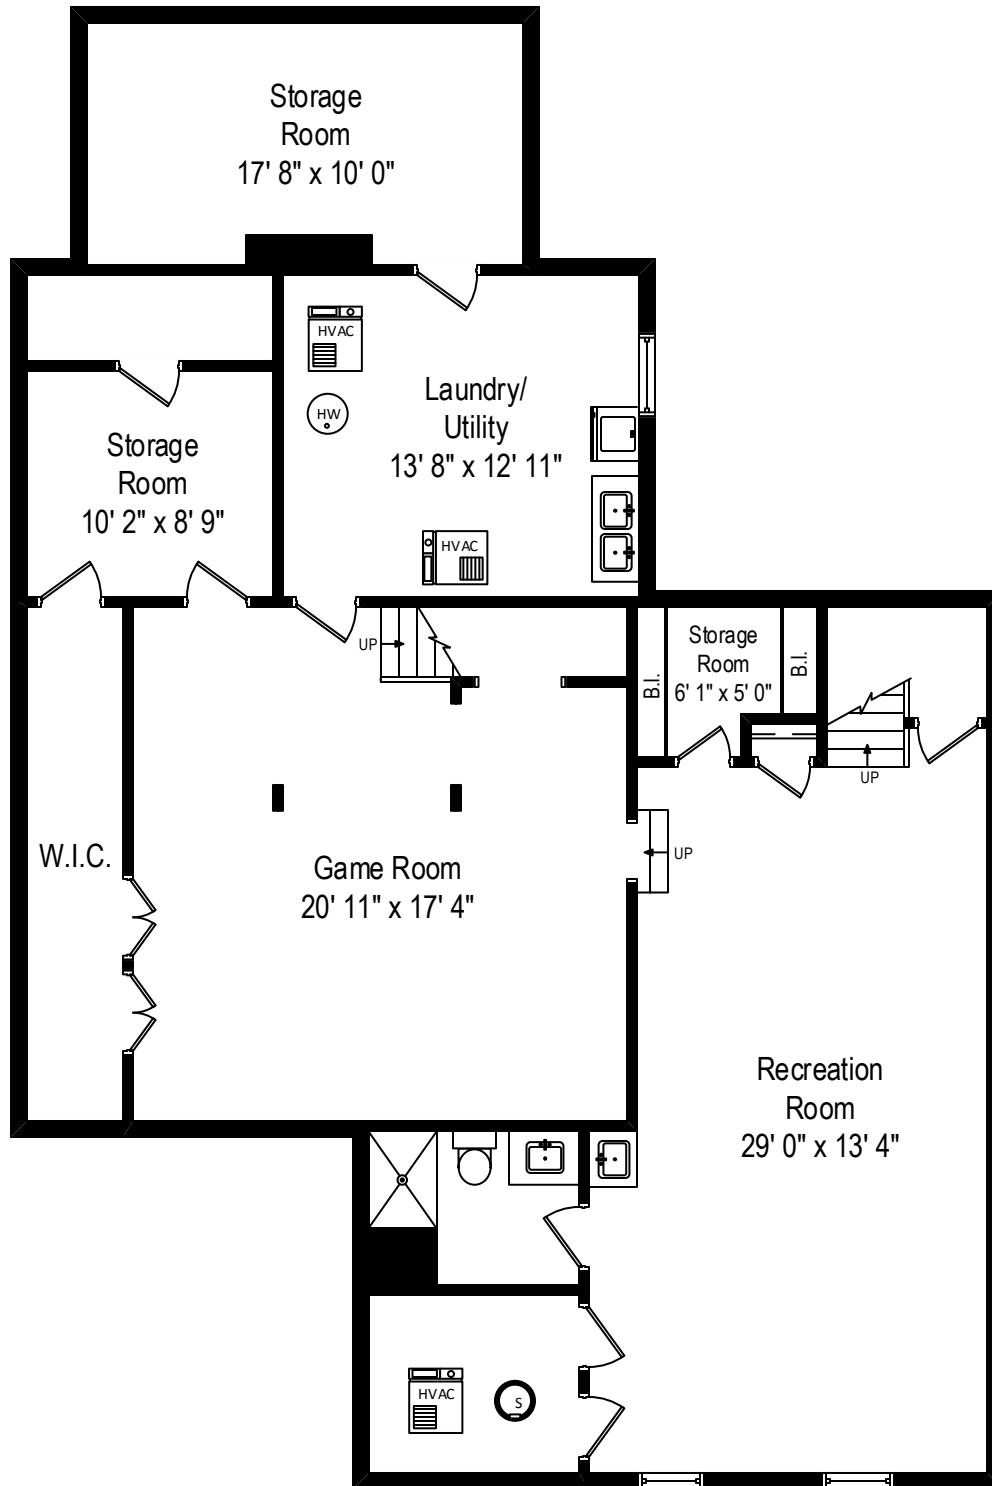

389 Woodlawn – Glencoe, IL 60022

First Level

389 Woodlawn – Glencoe, IL 60022

Second Level

All dimensions are approximate. This plan is for marketing purposes only.

389 Woodlawn – Glencoe, IL 60022

Third Level

All dimensions are approximate. This plan is for marketing purposes only.

389 Woodlawn – Glencoe, IL 60022

Lower Level

All dimensions are approximate. This plan is for marketing purposes only.