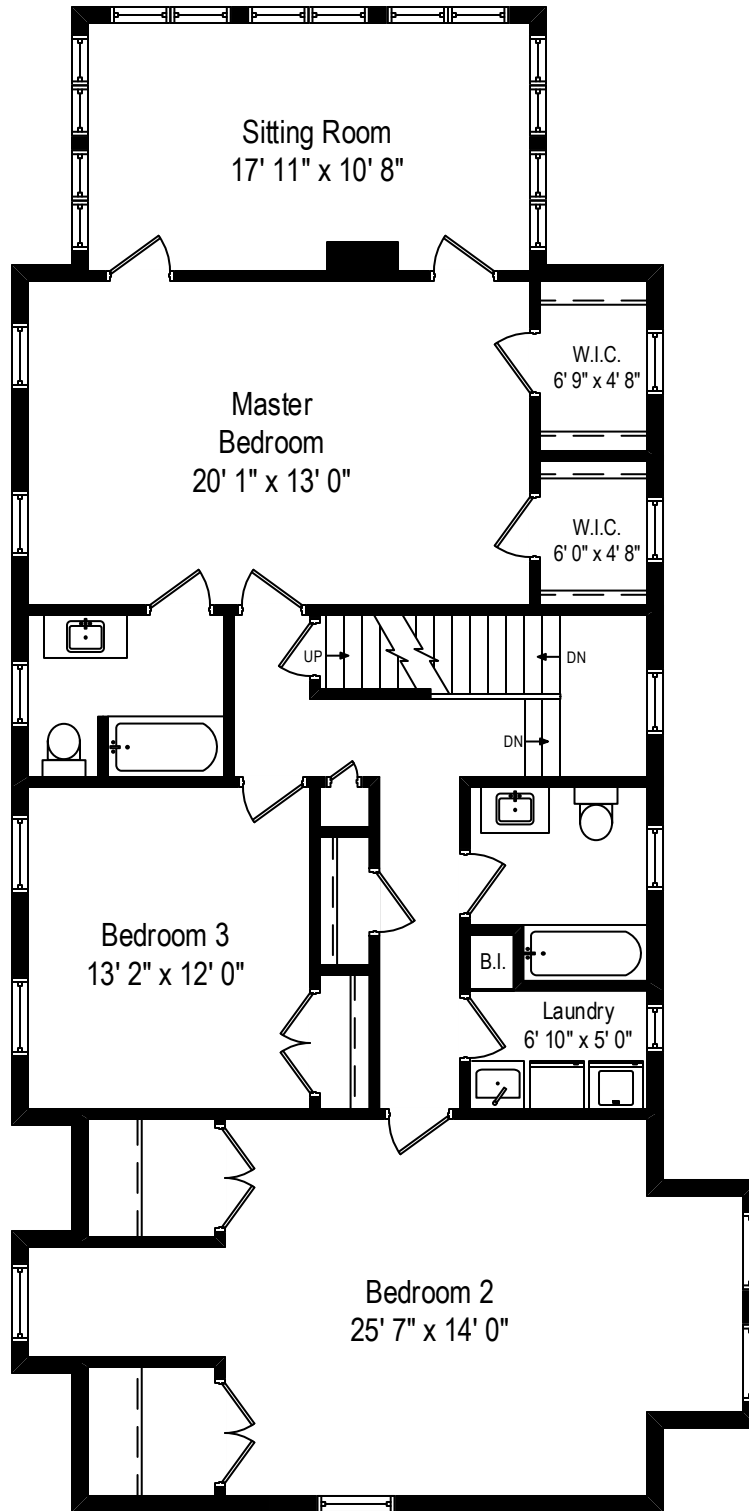

389 Woodlawn – Glencoe, IL 60022

First Level

389 Woodlawn – Glencoe, IL 60022

Second Level

All dimensions are approximate. This plan is for marketing purposes only.

389 Woodlawn – Glencoe, IL 60022

Third Level

All dimensions are approximate. This plan is for marketing purposes only.

389 Woodlawn – Glencoe, IL 60022

Lower Level

All dimensions are approximate. This plan is for marketing purposes only.