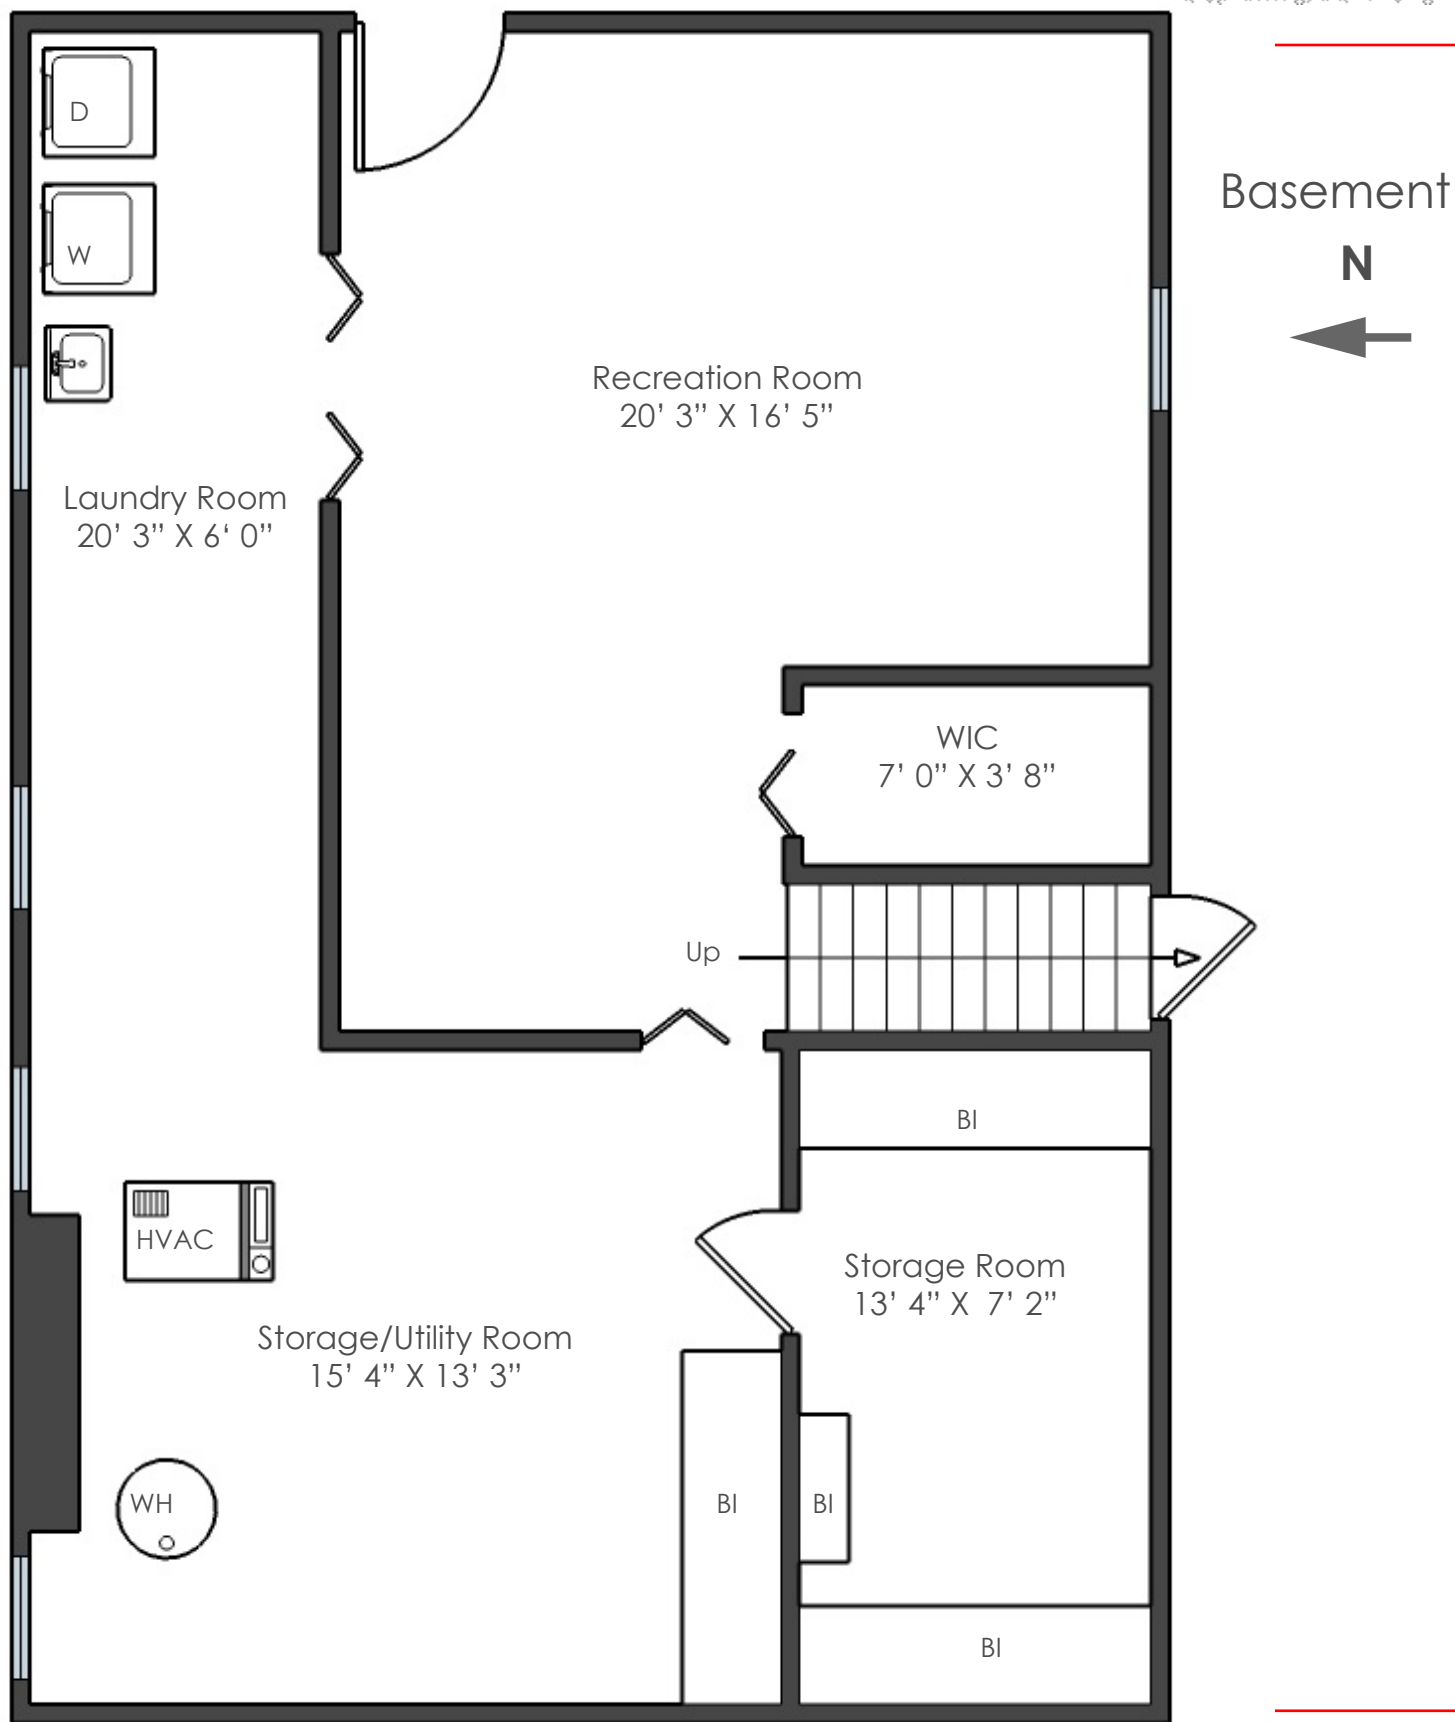

727 Thatcher Ave.
River Forest, IL 60305

Stop looking, start finding!

Level 1

N

Dimensions and square footage are all approximate and meant to be utilized for marketing & planning only.

727 Thatcher Ave.
River Forest, IL 60305

Stop looking, start finding!

Level 2

N

Dimensions and square footage are all approximate and meant to be utilized for marketing & planning only.

727 Thatcher Ave.
River Forest, IL 60305

Stop looking, start finding!

Dimensions and square footage are all approximate and meant to be utilized for marketing & planning only.