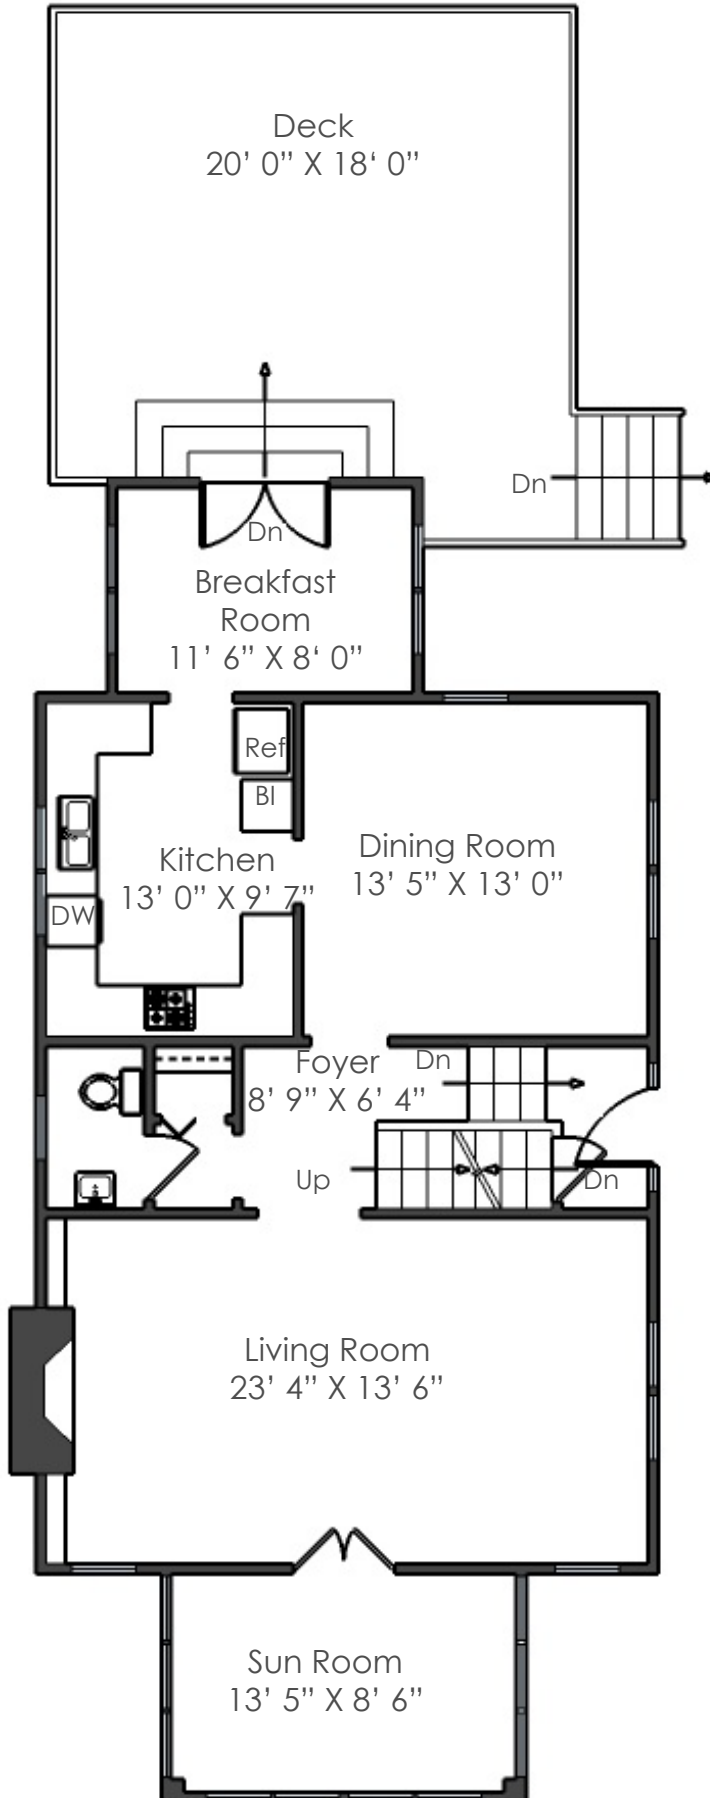

727 Thatcher Ave.
River Forest, IL 60305

Stop looking, start finding!

Level 1

N

Dimensions and square footage are all approximate and meant to be utilized for marketing & planning only.

727 Thatcher Ave.
River Forest, IL 60305

Stop looking, start finding!

Level 2

N

Dimensions and square footage are all approximate and meant to be utilized for marketing & planning only.

727 Thatcher Ave.
River Forest, IL 60305

Stop looking, start finding!

Dimensions and square footage are all approximate and meant to be utilized for marketing & planning only.