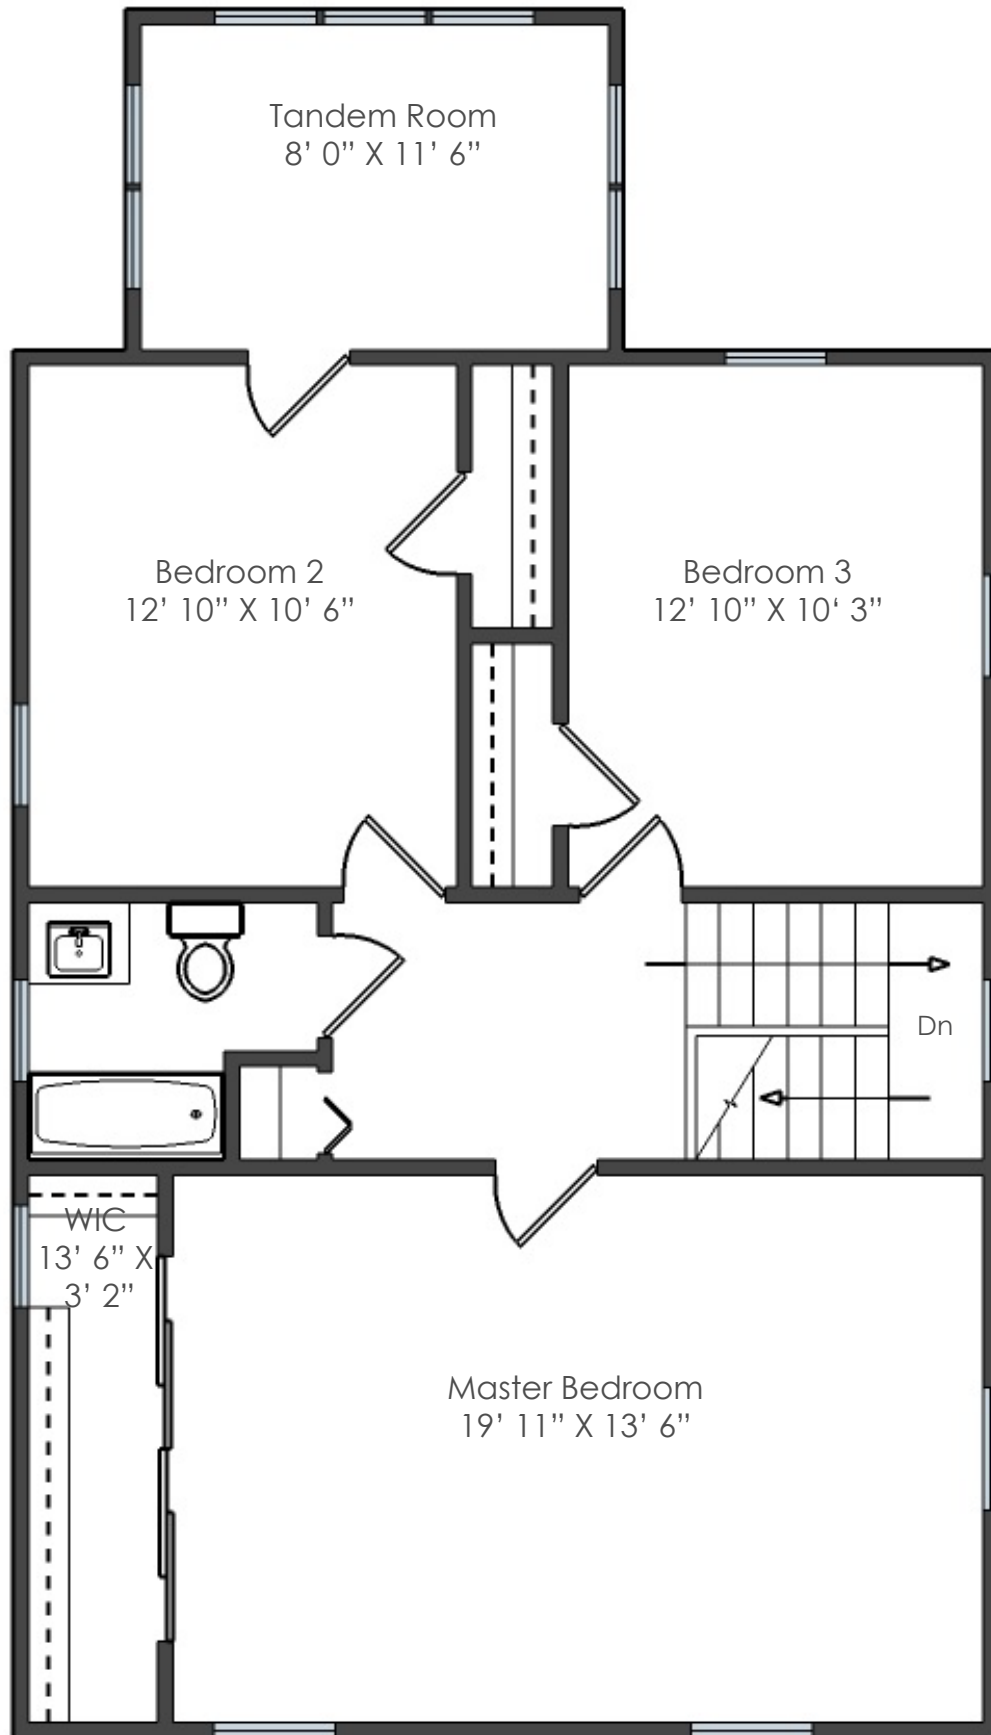

727 Thatcher Ave.
River Forest, IL 60305

Stop looking, start finding!

Level 1

N

Dimensions and square footage are all approximate and meant to be utilized for marketing & planning only.

727 Thatcher Ave.
River Forest, IL 60305

Stop looking, start finding!

Level 2

N

Dimensions and square footage are all approximate and meant to be utilized for marketing & planning only.

727 Thatcher Ave.
River Forest, IL 60305

Stop looking, start finding!

Dimensions and square footage are all approximate and meant to be utilized for marketing & planning only.