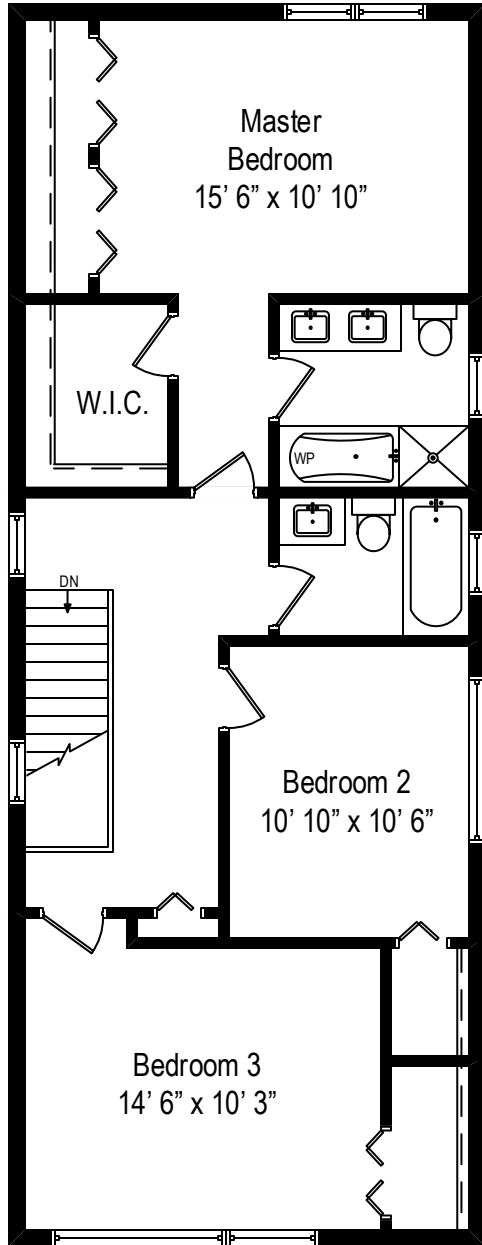

2843 N. Maplewood – Chicago, IL 60618

First Level

2843 N. Maplewood – Chicago, IL 60618

Second Level

2843 N. Maplewood – Chicago, IL 60618

Lower Level

All dimensions are approximate. This plan is for marketing purposes only.