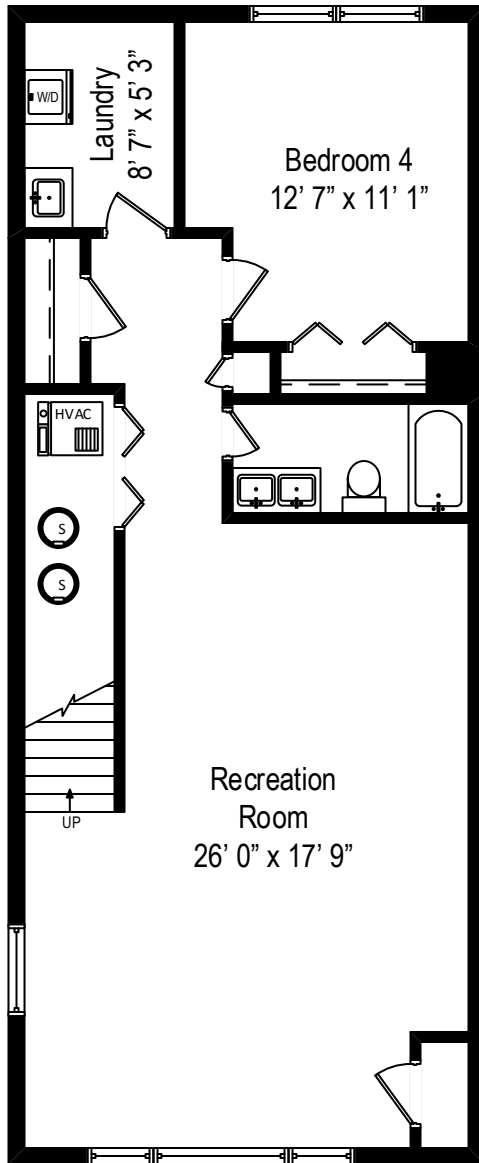

2843 N. Maplewood – Chicago, IL 60618

First Level

2843 N. Maplewood – Chicago, IL 60618

Second Level

2843 N. Maplewood – Chicago, IL 60618

Lower Level

All dimensions are approximate. This plan is for marketing purposes only.