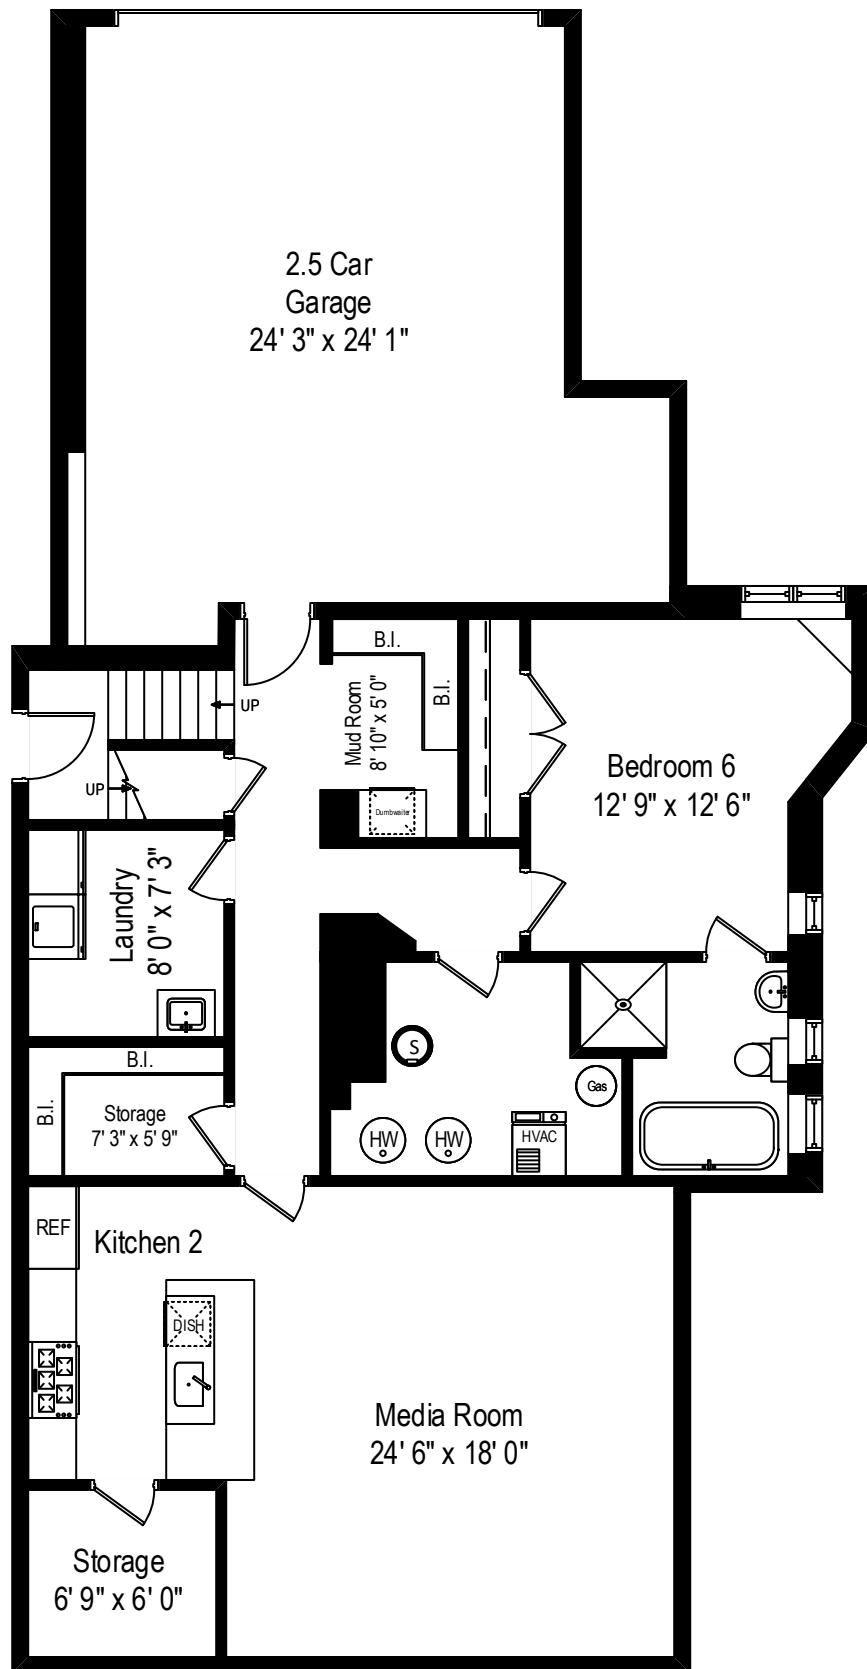

4535 N. Beacon – Chicago, IL 60640

First Level

4535 N. Beacon – Chicago, IL 60640

Second Level

4535 N. Beacon – Chicago, IL 60640

Third Level

All dimensions are approximate. This plan is for marketing purposes only.