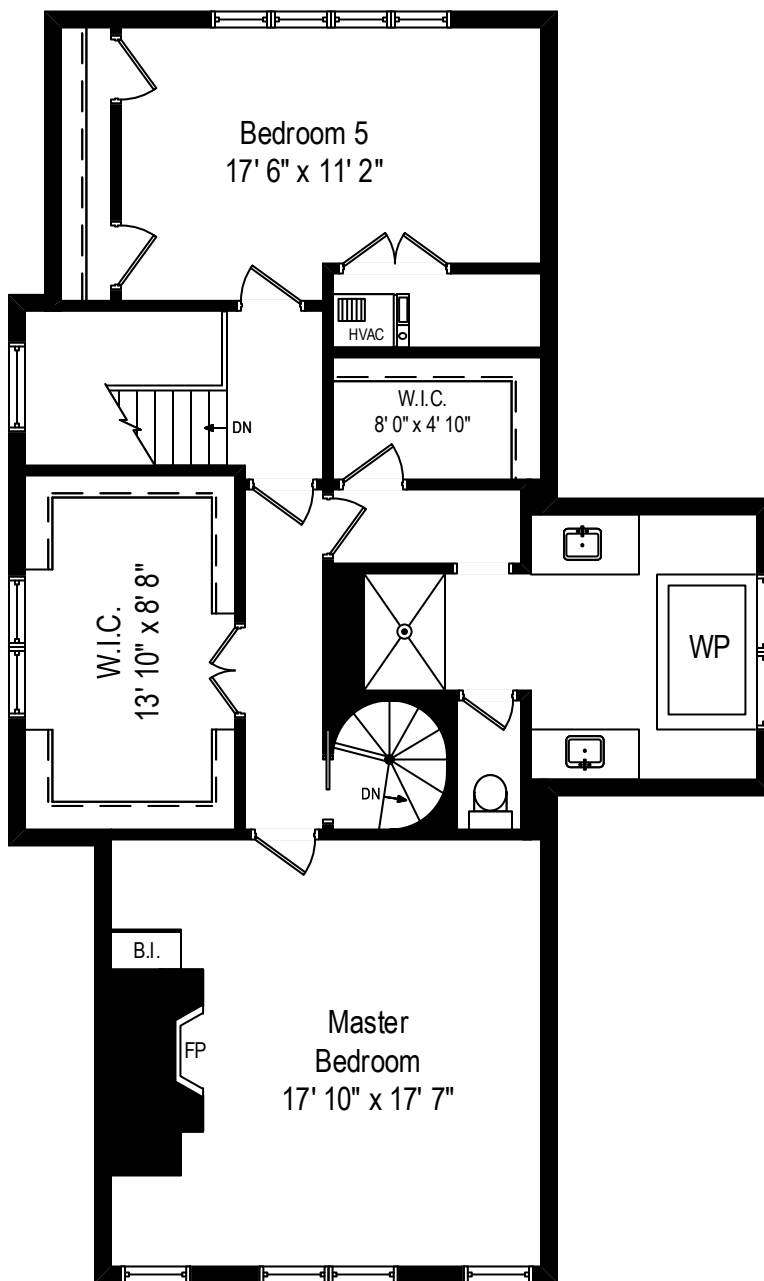

4535 N. Beacon – Chicago, IL 60640

First Level

4535 N. Beacon – Chicago, IL 60640

Second Level

4535 N. Beacon – Chicago, IL 60640

Third Level

All dimensions are approximate. This plan is for marketing purposes only.