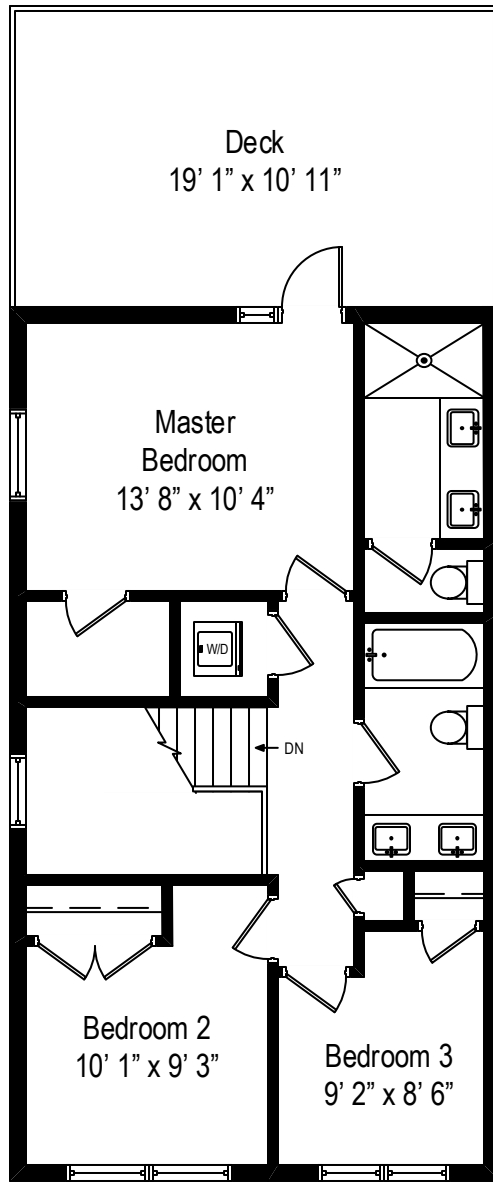

2321 W. Montrose Avenue – Chicago, IL 60625

First Level

2321 W. Montrose Avenue – Chicago, IL 60625

Second Level

2321 W. Montrose Avenue – Chicago, IL 60625

Lower Level