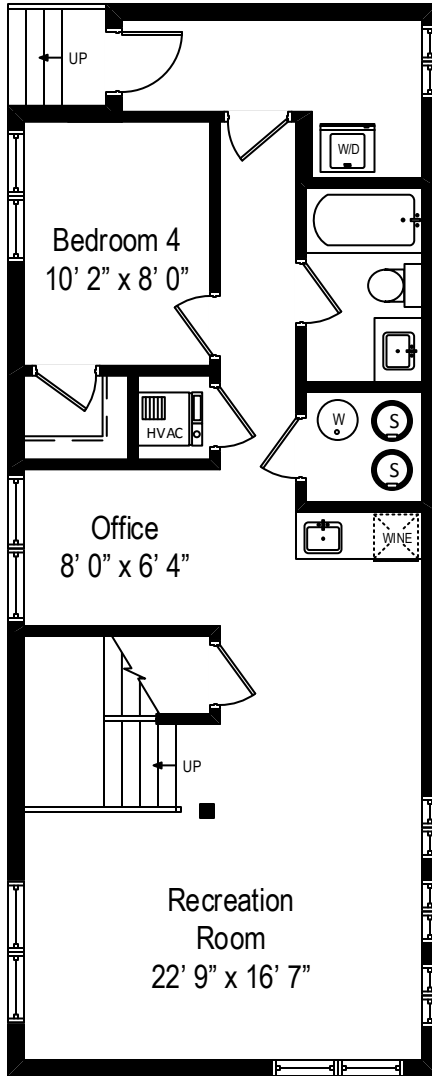

2321 W. Montrose Avenue – Chicago, IL 60625

First Level

2321 W. Montrose Avenue – Chicago, IL 60625

Second Level

2321 W. Montrose Avenue – Chicago, IL 60625

Lower Level