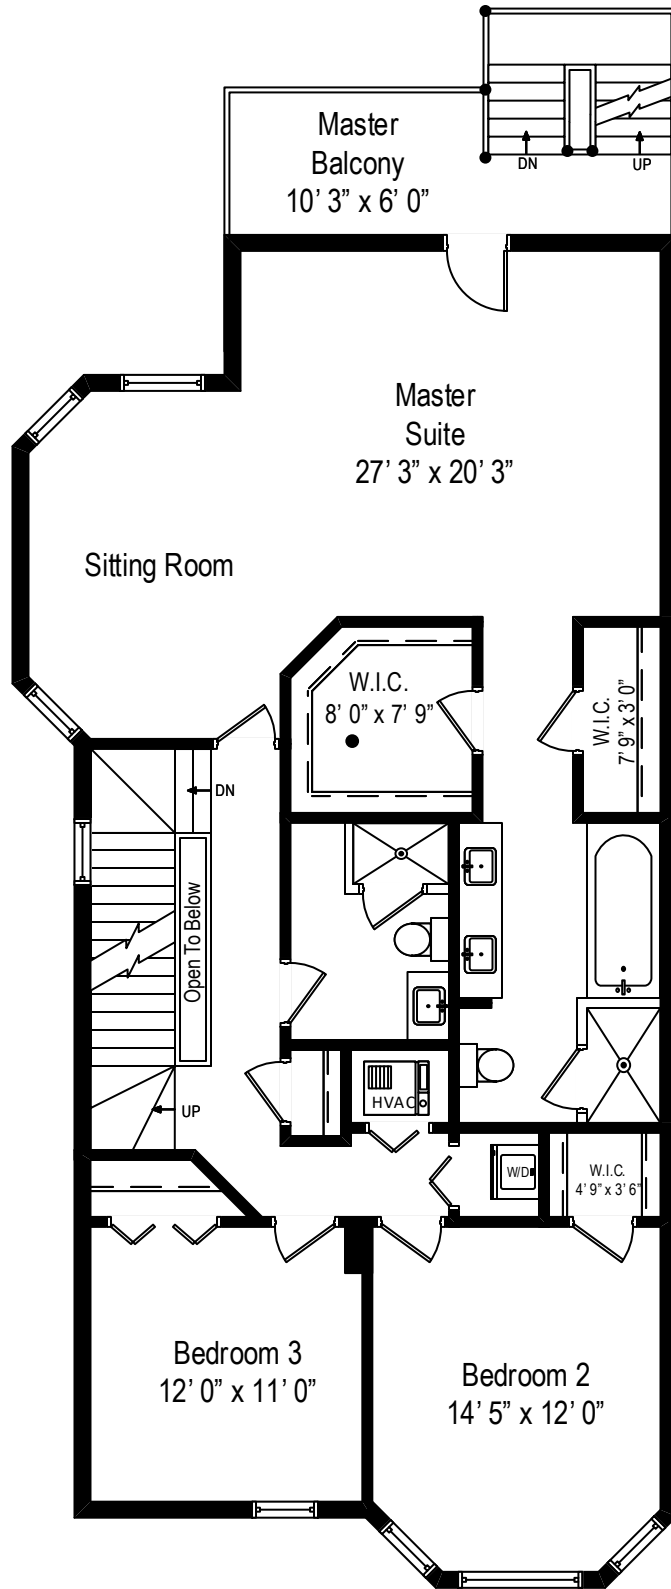

433 E. 42nd – Chicago, IL 60653

First Level

All dimensions are approximate. This plan is for marketing purposes only.

433 E. 42nd – Chicago, IL 60653

Second Level

All dimensions are approximate. This plan is for marketing purposes only.

433 E. 42nd – Chicago, IL 60653

Third Level

All dimensions are approximate. This plan is for marketing purposes only.

433 E. 42nd – Chicago, IL 60653

Lower Level

All dimensions are approximate. This plan is for marketing purposes only.