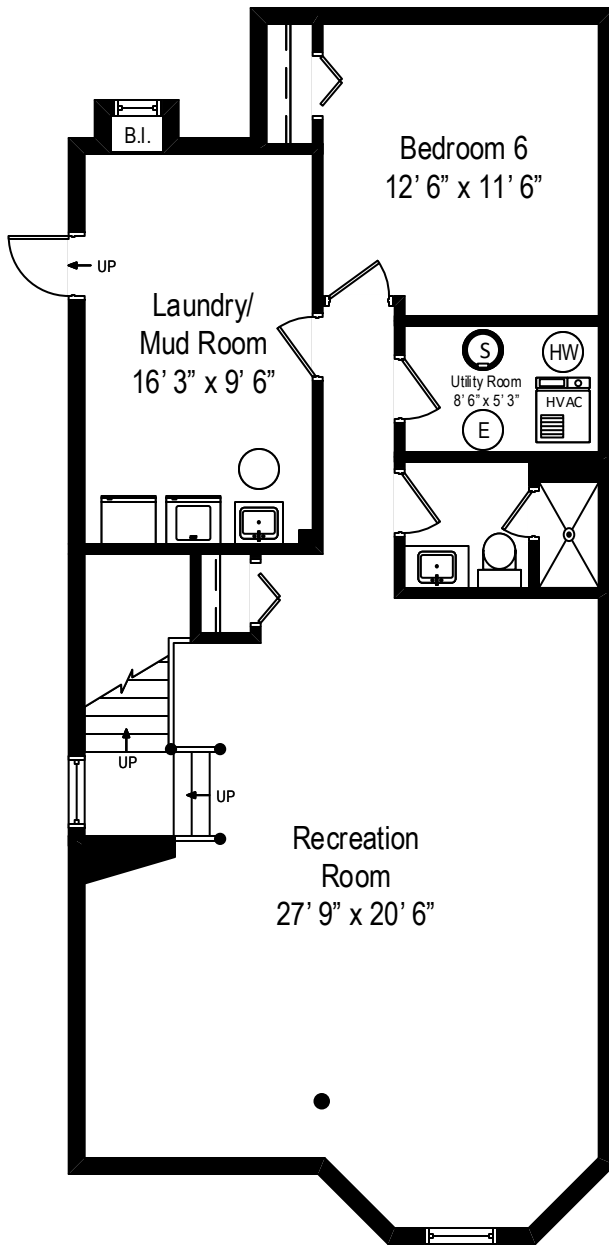

433 E. 42nd – Chicago, IL 60653

First Level

All dimensions are approximate. This plan is for marketing purposes only.

433 E. 42nd – Chicago, IL 60653

Second Level

All dimensions are approximate. This plan is for marketing purposes only.

433 E. 42nd – Chicago, IL 60653

Third Level

All dimensions are approximate. This plan is for marketing purposes only.

433 E. 42nd – Chicago, IL 60653

Lower Level

All dimensions are approximate. This plan is for marketing purposes only.