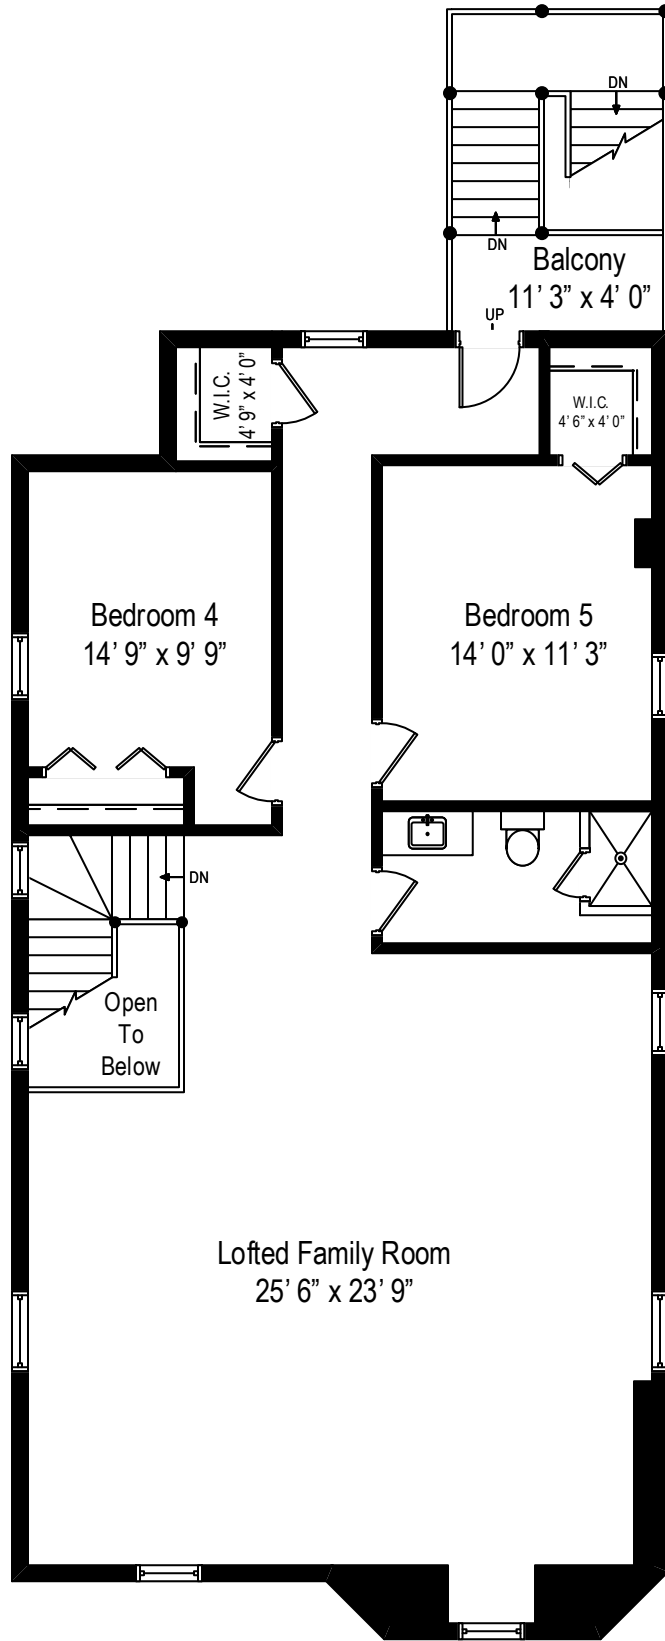

433 E. 42nd – Chicago, IL 60653

First Level

All dimensions are approximate. This plan is for marketing purposes only.

433 E. 42nd – Chicago, IL 60653

Second Level

All dimensions are approximate. This plan is for marketing purposes only.

433 E. 42nd – Chicago, IL 60653

Third Level

All dimensions are approximate. This plan is for marketing purposes only.

433 E. 42nd – Chicago, IL 60653

Lower Level

All dimensions are approximate. This plan is for marketing purposes only.