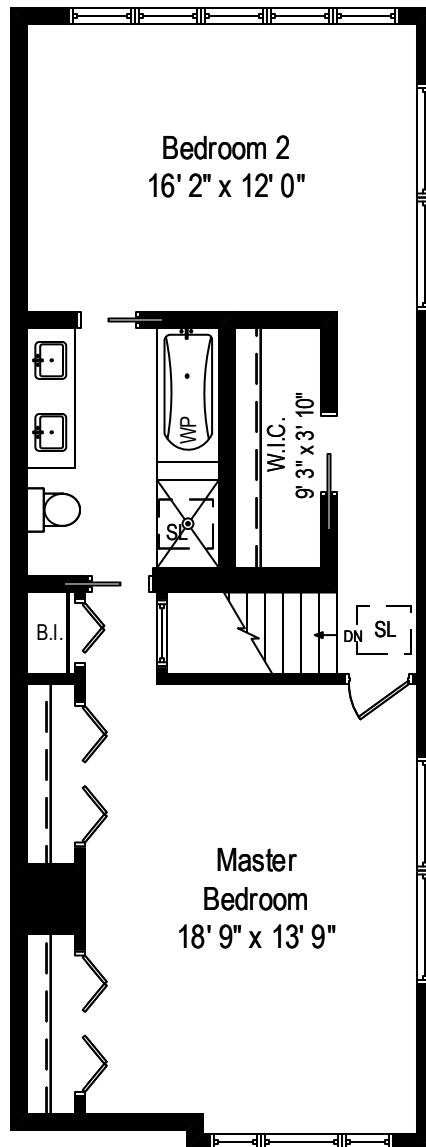

3700 N. Lake Shore Drive – Chicago, IL 60613

First Level

3700 N. Lake Shore Drive – Chicago, IL 60613

Second Level

All dimensions are approximate. This plan is for marketing purposes only.

3700 N. Lake Shore Drive – Chicago, IL 60613

Third Level

All dimensions are approximate. This plan is for marketing purposes only.

3700 N. Lake Shore Drive – Chicago, IL 60613

Lower Level

All dimensions are approximate. This plan is for marketing purposes only.