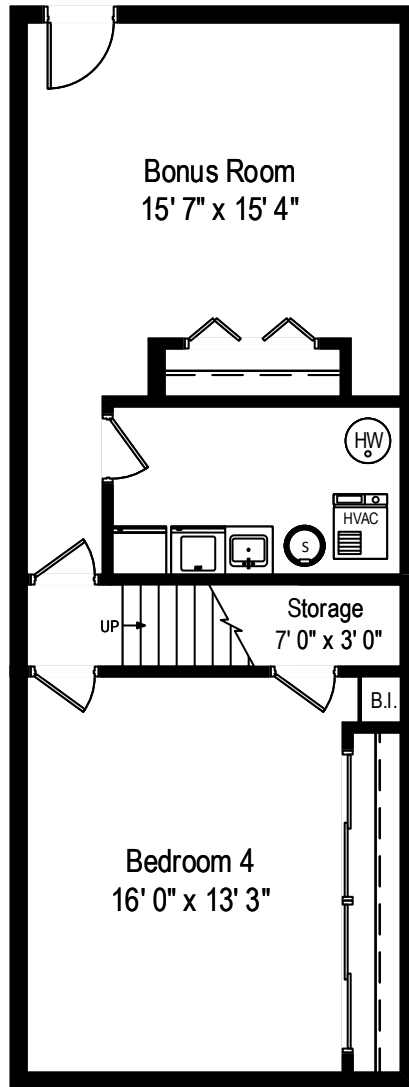

3700 N. Lake Shore Drive – Chicago, IL 60613

First Level

3700 N. Lake Shore Drive – Chicago, IL 60613

Second Level

All dimensions are approximate. This plan is for marketing purposes only.

3700 N. Lake Shore Drive – Chicago, IL 60613

Third Level

All dimensions are approximate. This plan is for marketing purposes only.

3700 N. Lake Shore Drive – Chicago, IL 60613

Lower Level

All dimensions are approximate. This plan is for marketing purposes only.