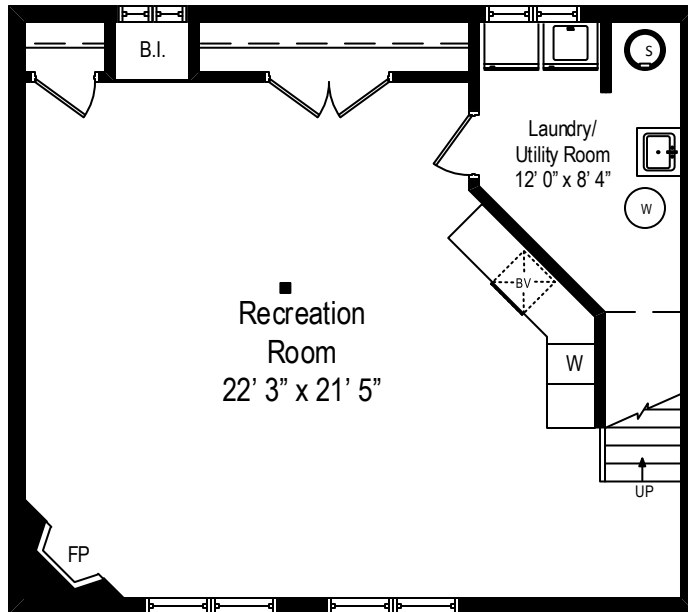

2318 Swainwood Drive – Glenview, IL 60025

First Level

2318 Swainwood Drive – Glenview, IL 60025

Second Level

2318 Swainwood Drive – Glenview, IL 60025

Lower Level

All dimensions are approximate. This plan is for marketing purposes only.