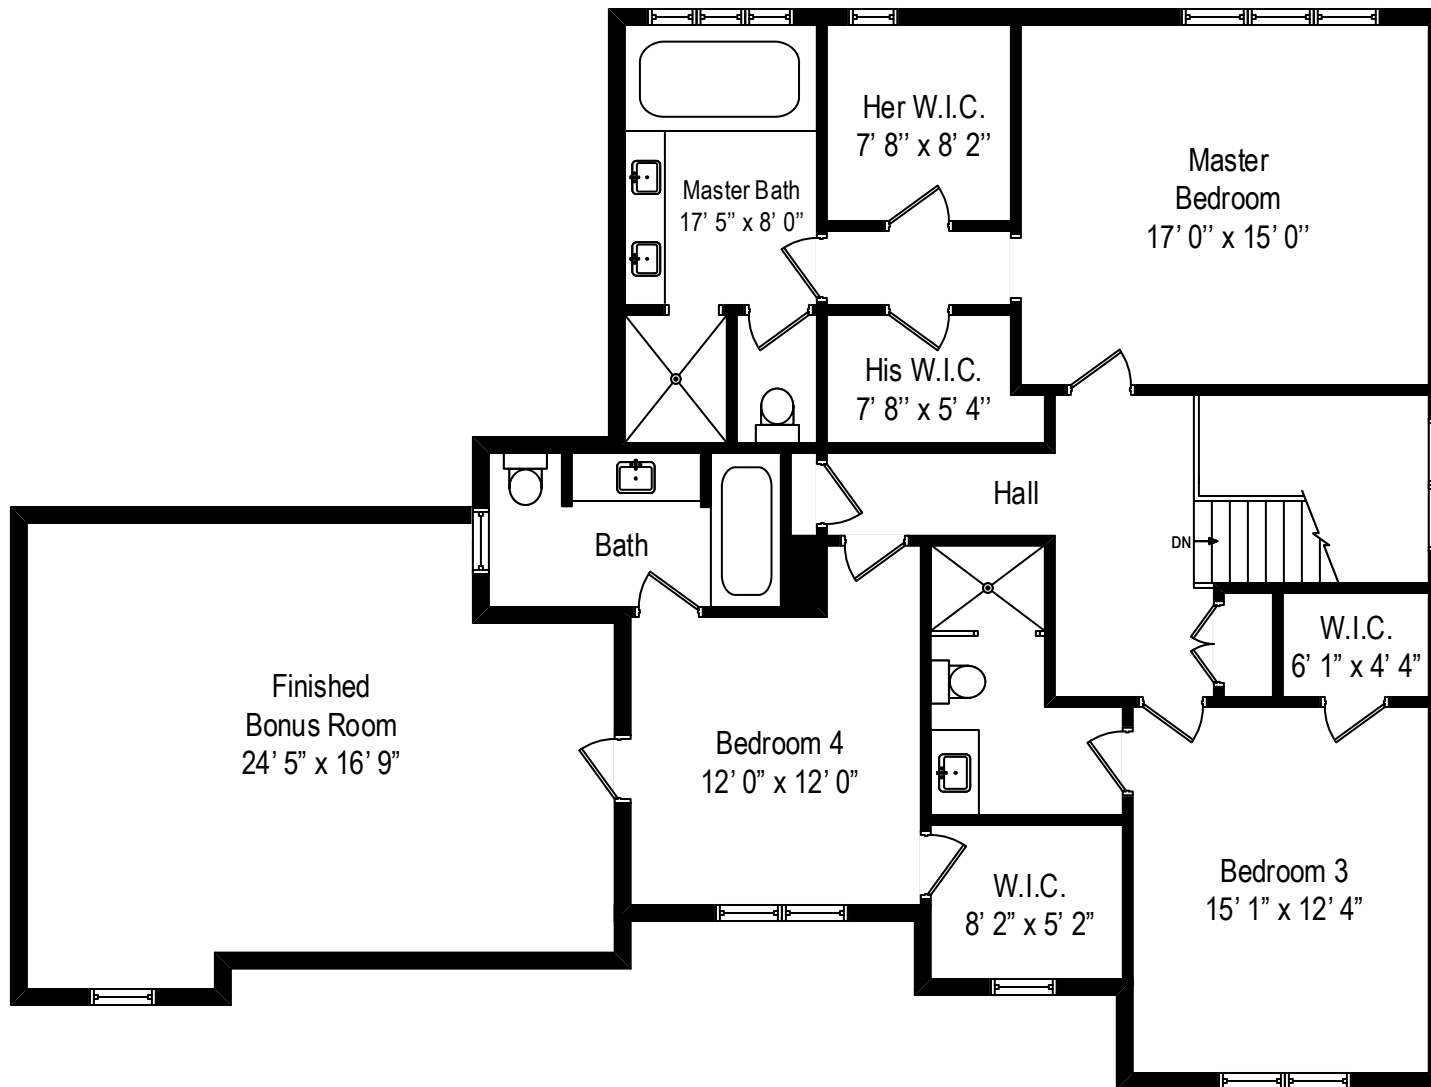

1218 Glencoe Avenue – Highland Park, IL 60035

First Level

All dimensions are approximate. This plan is for marketing purposes only.

1218 Glencoe Avenue – Highland Park, IL 60035

Second Level

All dimensions are approximate. This plan is for marketing purposes only.

1218 Glencoe Avenue – Highland Park, IL 60035

Lower Level

All dimensions are approximate. This plan is for marketing purposes only.