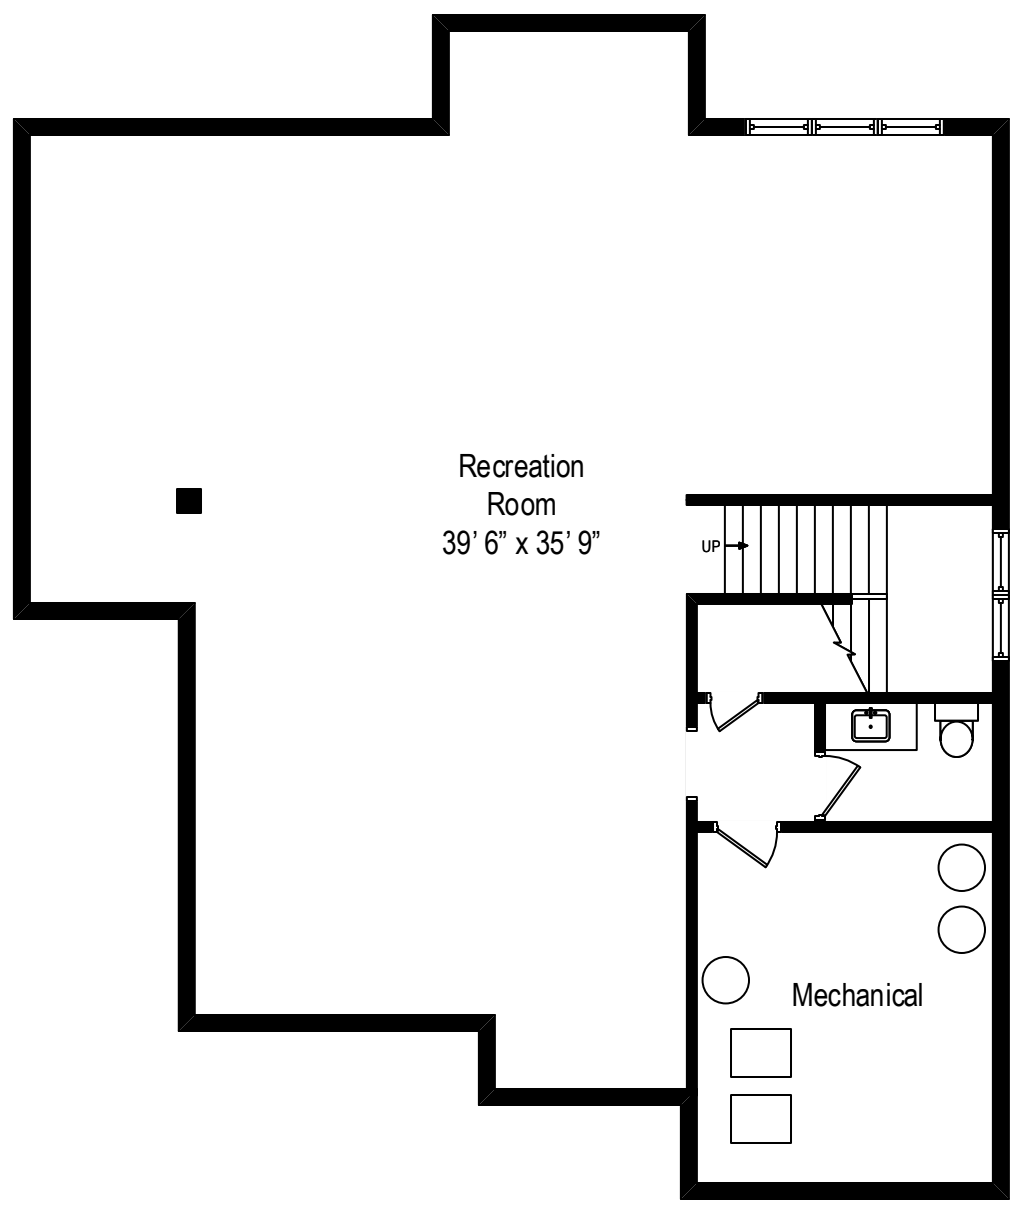

1218 Glencoe Avenue – Highland Park, IL 60035

First Level

All dimensions are approximate. This plan is for marketing purposes only.

1218 Glencoe Avenue – Highland Park, IL 60035

Second Level

All dimensions are approximate. This plan is for marketing purposes only.

1218 Glencoe Avenue – Highland Park, IL 60035

Lower Level

All dimensions are approximate. This plan is for marketing purposes only.