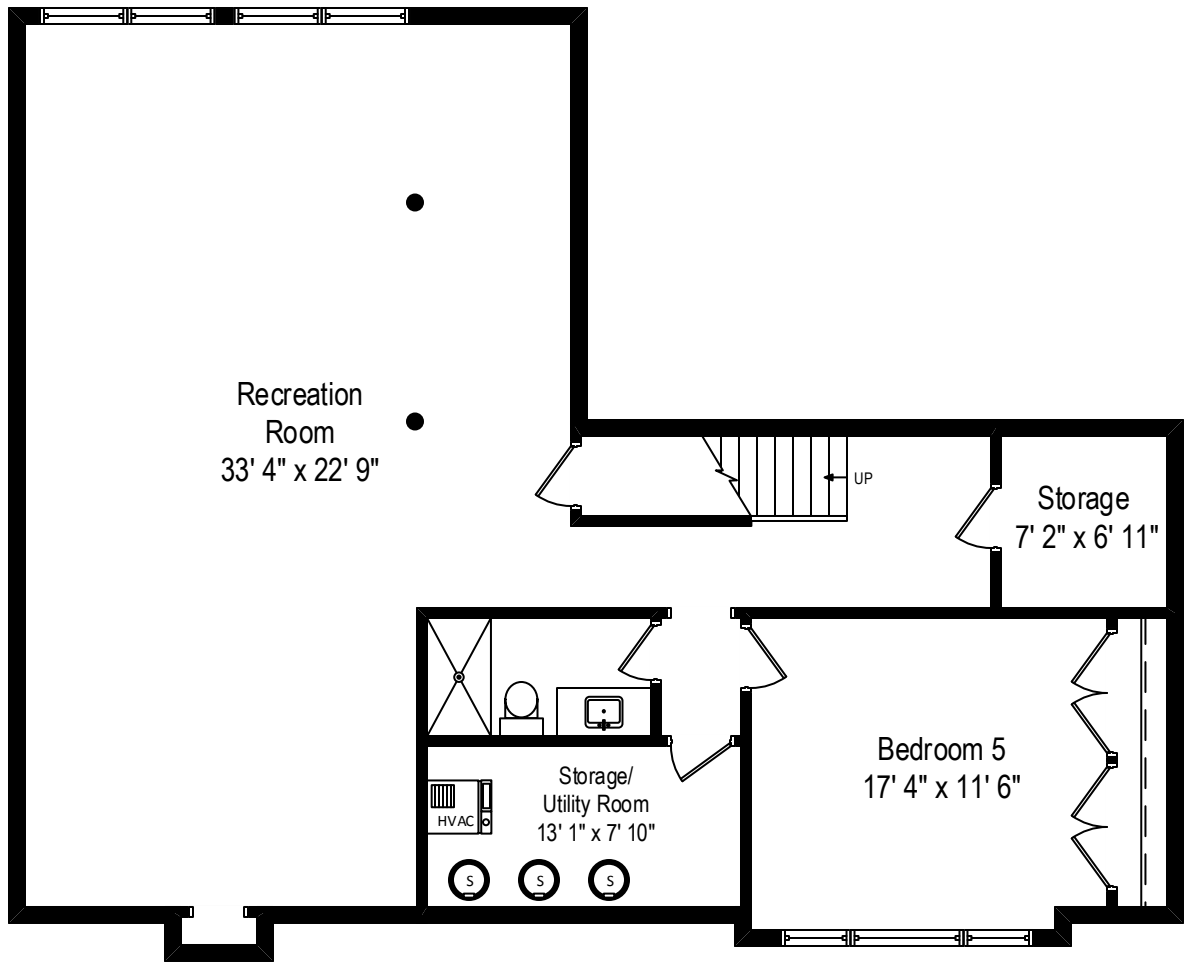

437 Wilmette Circle – Wilmette, IL 60091

First Level

All dimensions are approximate. This plan is for marketing purposes only.

437 Wilmette Circle – Wilmette, IL 60091

Second Level

All dimensions are approximate. This plan is for marketing purposes only.

437 Wilmette Circle – Wilmette, IL 60091

Third Level

437 Wilmette Circle – Wilmette, IL 60091

Lower Level

All dimensions are approximate. This plan is for marketing purposes only.