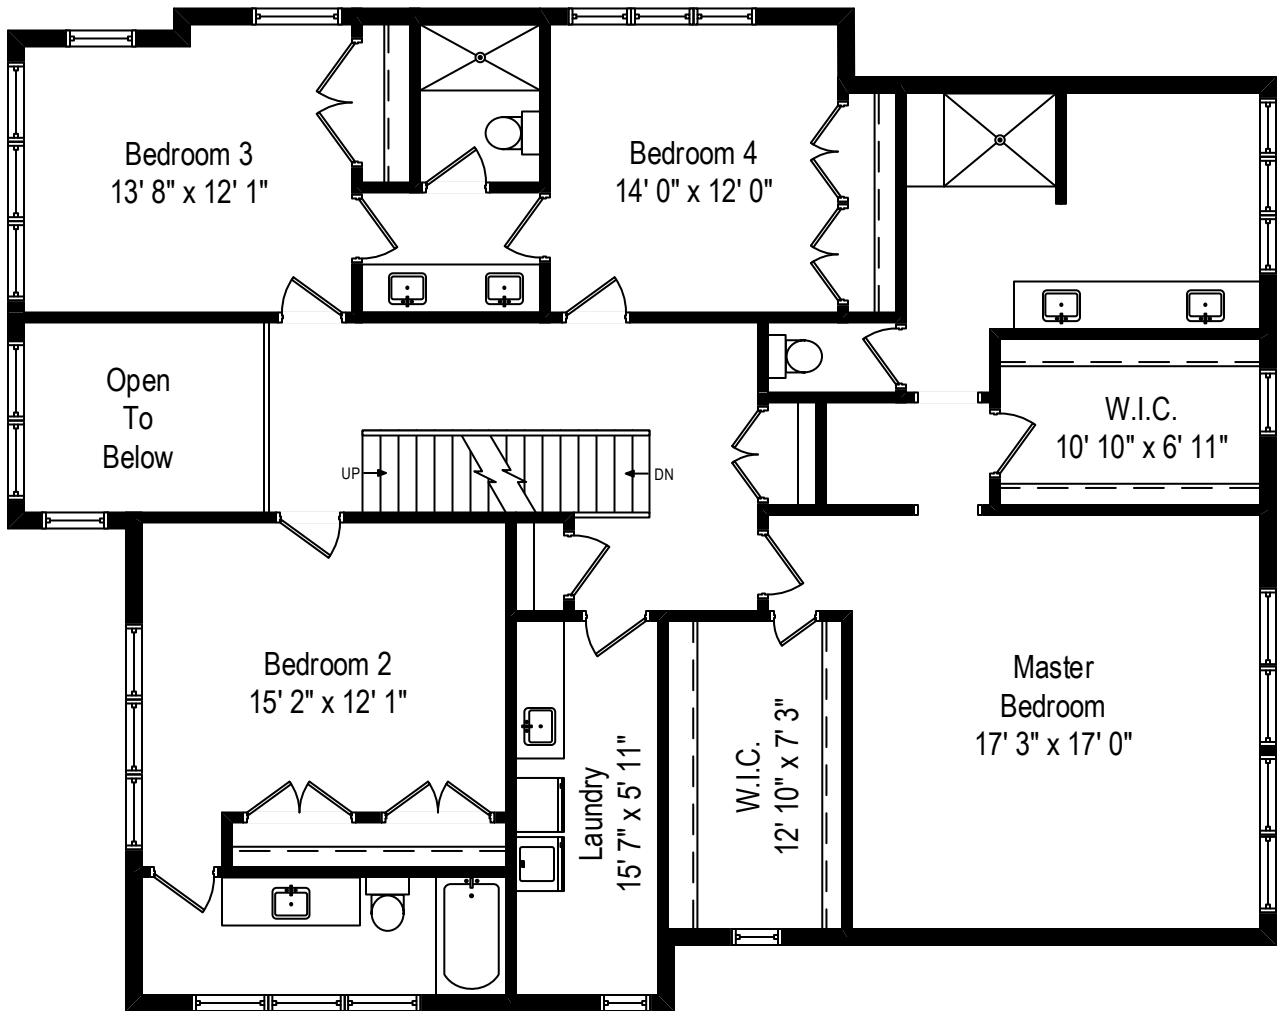

437 Wilmette Circle – Wilmette, IL 60091

First Level

All dimensions are approximate. This plan is for marketing purposes only.

437 Wilmette Circle – Wilmette, IL 60091

Second Level

All dimensions are approximate. This plan is for marketing purposes only.

437 Wilmette Circle – Wilmette, IL 60091

Third Level

437 Wilmette Circle – Wilmette, IL 60091

Lower Level

All dimensions are approximate. This plan is for marketing purposes only.