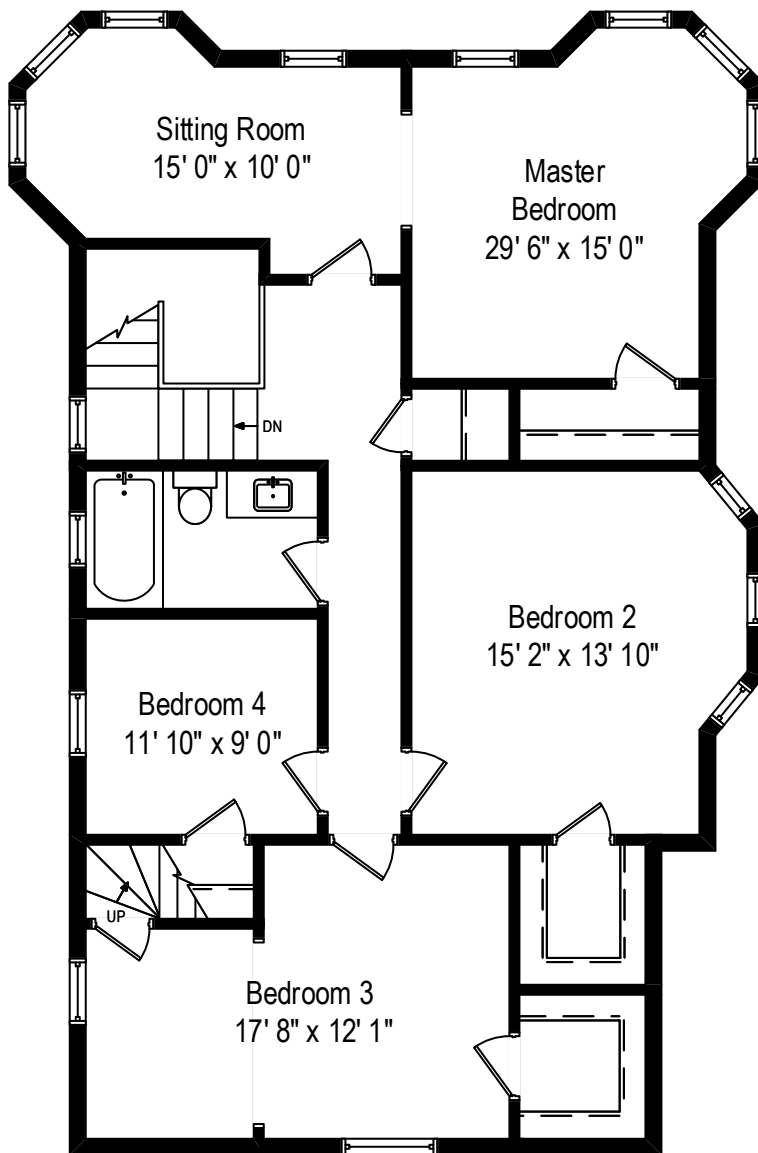

622 Park Avenue – River Forest, IL 60305

First Level

All dimensions are approximate. This plan is for marketing purposes only.

622 Park Avenue – River Forest, IL 60305

Second Level

All dimensions are approximate. This plan is for marketing purposes only.

622 Park Avenue – River Forest, IL 60305

Attic

622 Park Avenue – River Forest, IL 60305

Lower Level