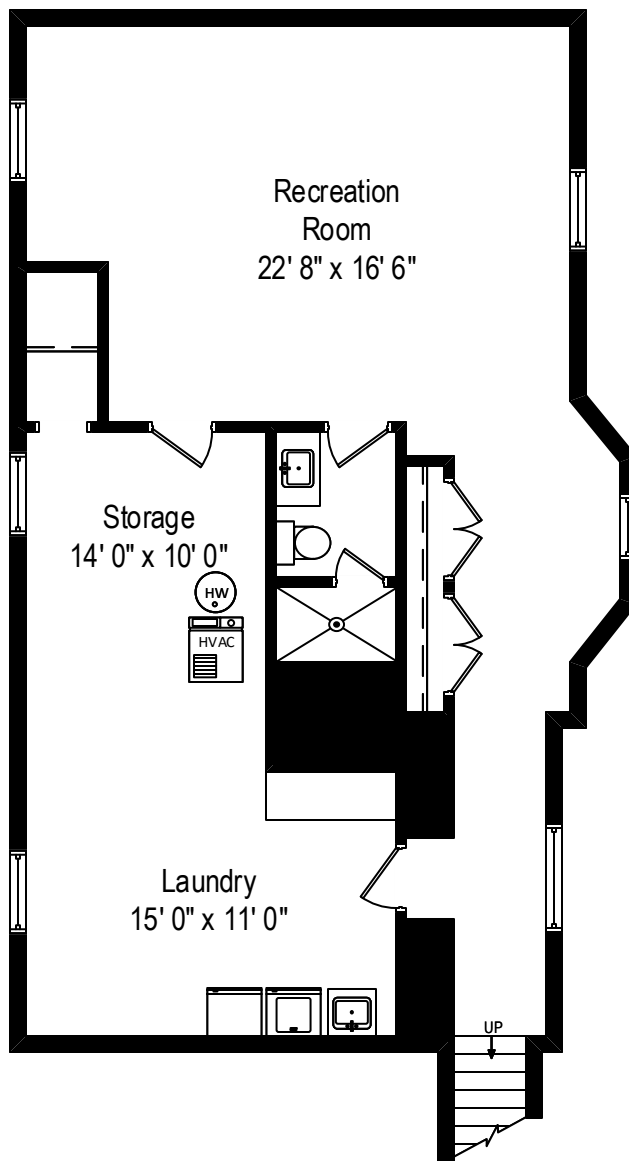

622 Park Avenue – River Forest, IL 60305

First Level

All dimensions are approximate. This plan is for marketing purposes only.

622 Park Avenue – River Forest, IL 60305

Second Level

All dimensions are approximate. This plan is for marketing purposes only.

622 Park Avenue – River Forest, IL 60305

Attic

622 Park Avenue – River Forest, IL 60305

Lower Level