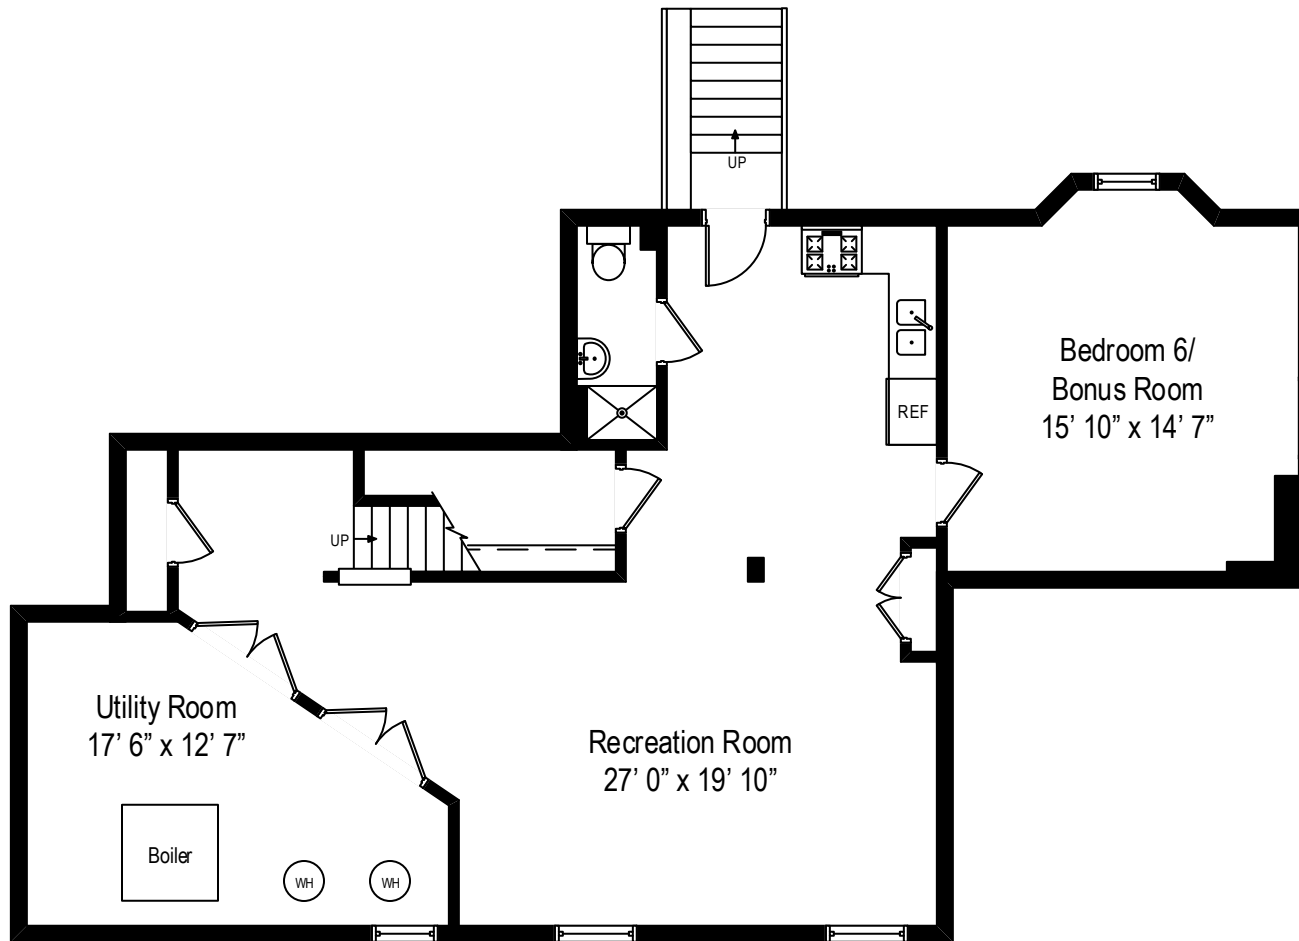

5838 N. Kenneth Avenue – Chicago, IL 60646

First Level

All dimensions are approximate. This plan is for marketing purposes only.

5838 N. Kenneth Avenue – Chicago, IL 60646

Second Level

All dimensions are approximate. This plan is for marketing purposes only.

5838 N. Kenneth Avenue – Chicago, IL 60646

Lower Level

All dimensions are approximate. This plan is for marketing purposes only.