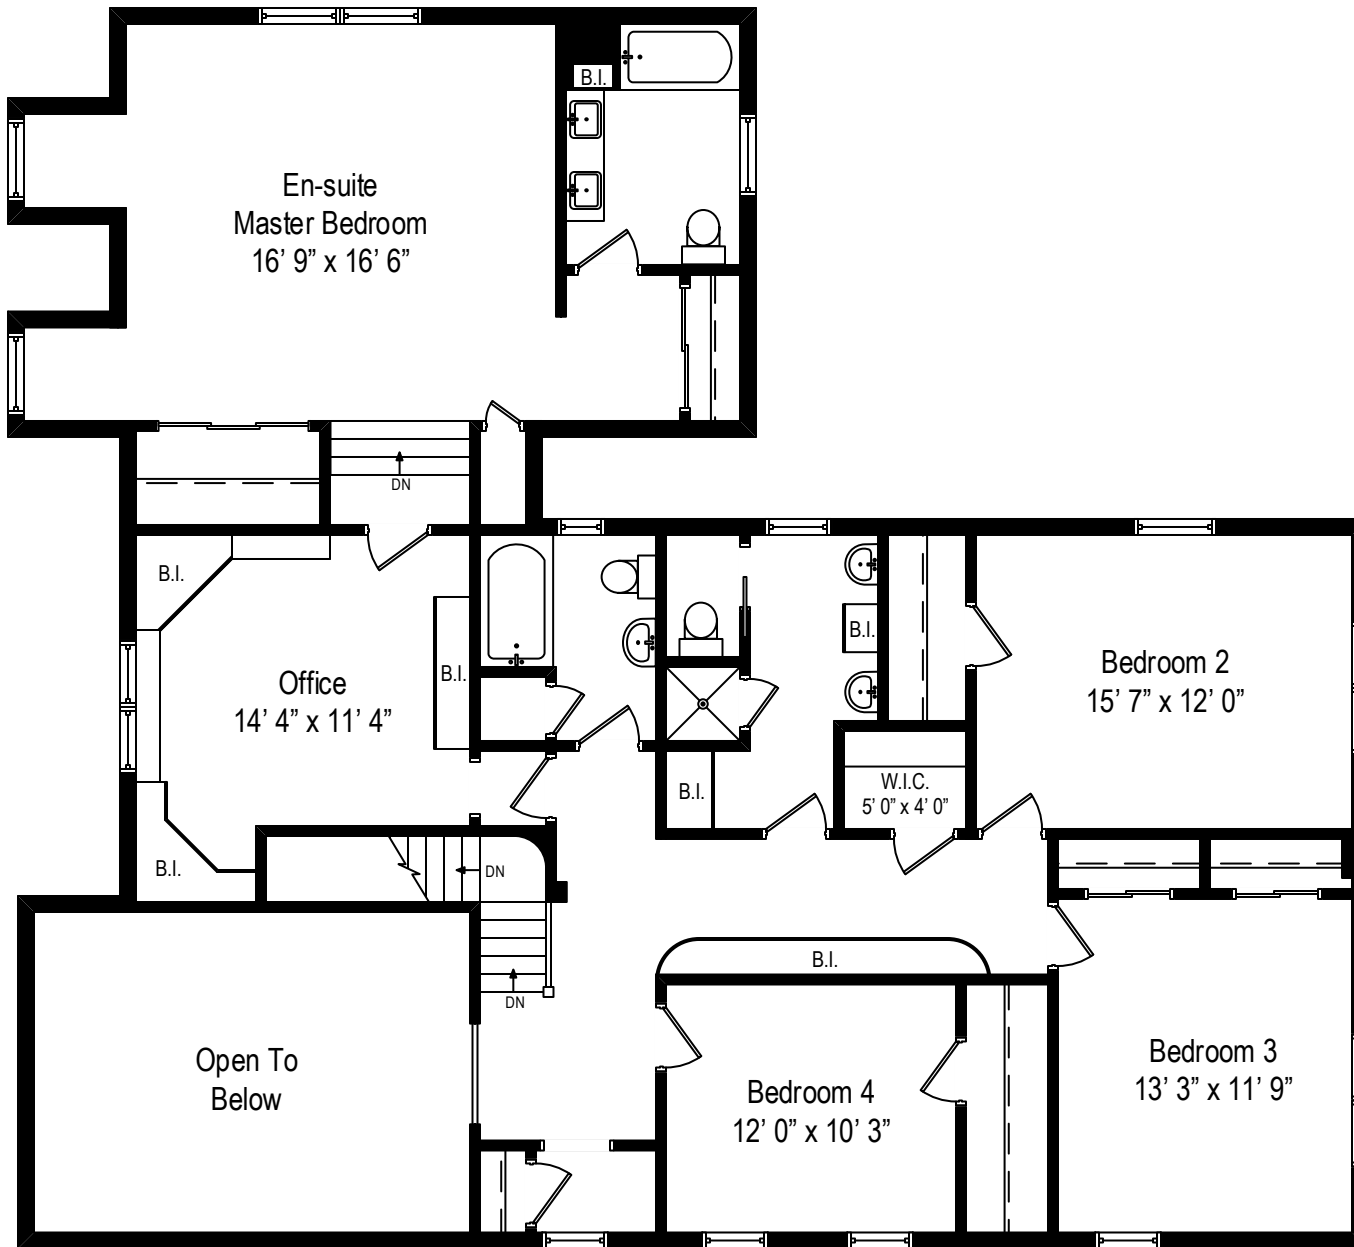

5838 N. Kenneth Avenue – Chicago, IL 60646

First Level

All dimensions are approximate. This plan is for marketing purposes only.

5838 N. Kenneth Avenue – Chicago, IL 60646

Second Level

All dimensions are approximate. This plan is for marketing purposes only.

5838 N. Kenneth Avenue – Chicago, IL 60646

Lower Level

All dimensions are approximate. This plan is for marketing purposes only.