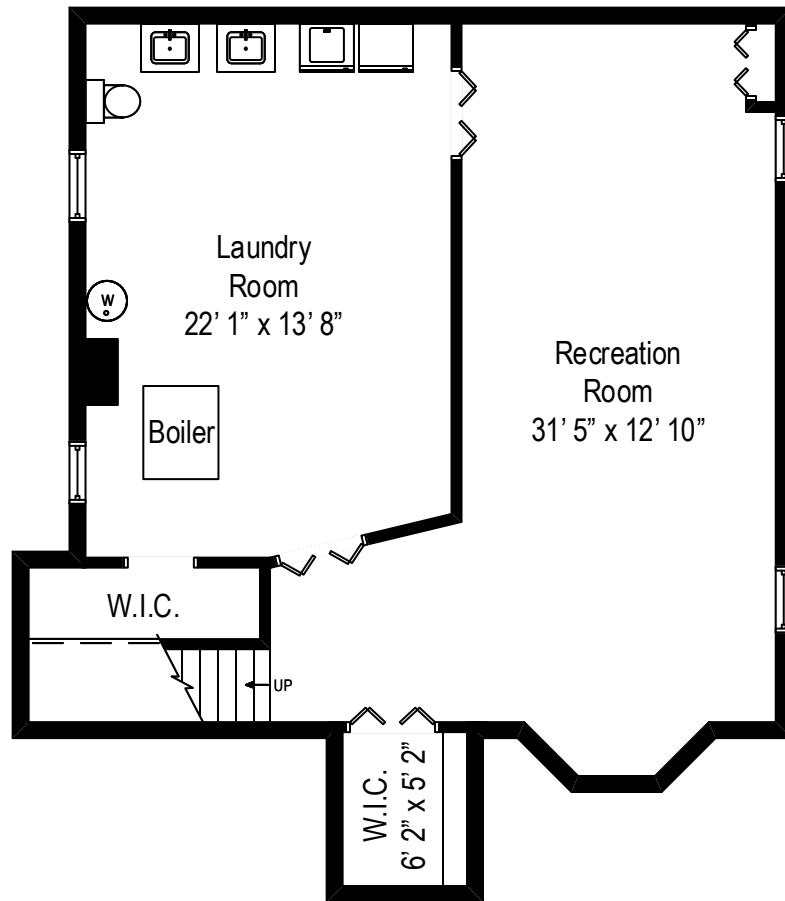

316 Latrobe – Northfield, IL 60093

First Level

316 Latrobe – Northfield, IL 60093

Second Level

All dimensions are approximate. This plan is for marketing purposes only.

316 Latrobe – Northfield, IL 60093

Lower Level

All dimensions are approximate. This plan is for marketing purposes only.