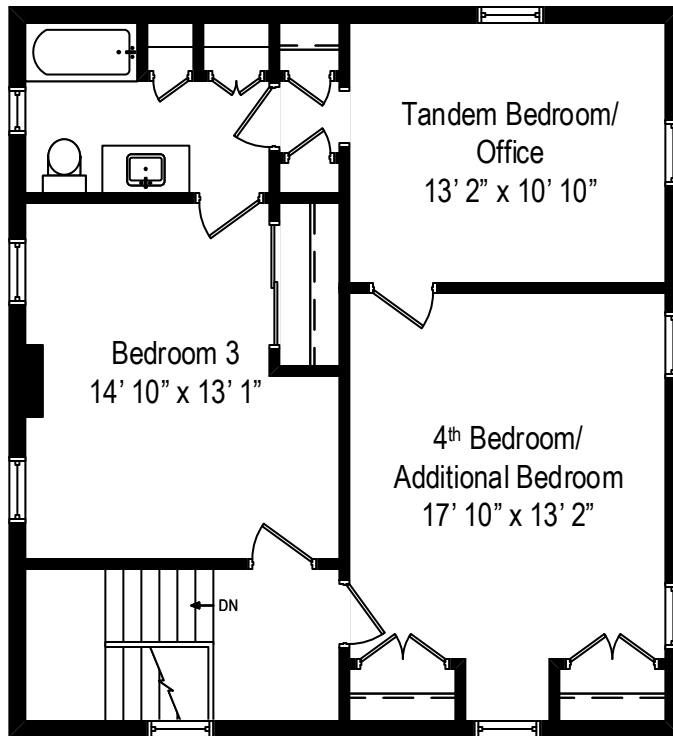

316 Latrobe – Northfield, IL 60093

First Level

316 Latrobe – Northfield, IL 60093

Second Level

All dimensions are approximate. This plan is for marketing purposes only.

316 Latrobe – Northfield, IL 60093

Lower Level

All dimensions are approximate. This plan is for marketing purposes only.