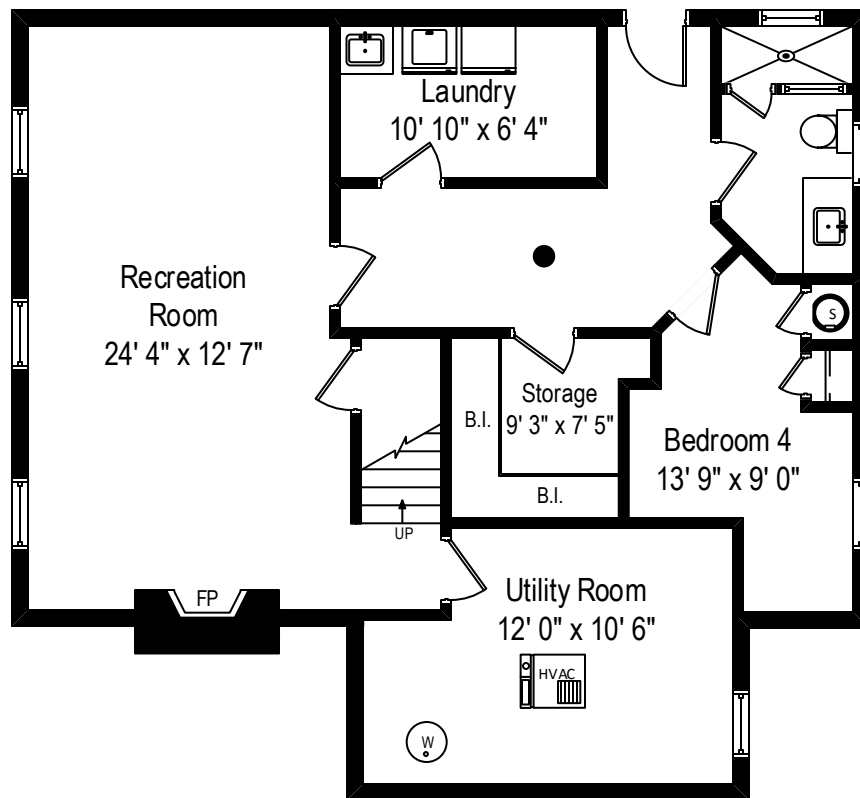

2201 Thornwood Avenue - Wilmette, IL 60091

Second Level

All dimensions are approximate. This plan is for marketing purposes only.

2201 Thornwood Avenue - Wilmette, IL 60091

Lower Level

All dimensions are approximate. This plan is for marketing purposes only.