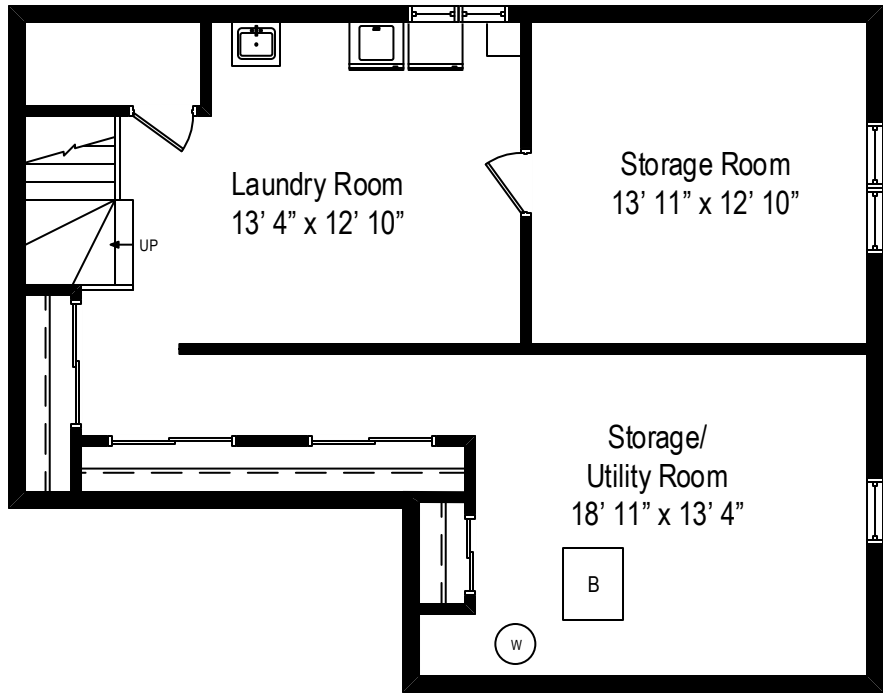

241 Church Street – Winnetka, IL 60093

First Level

All dimensions are approximate. This plan is for marketing purposes only.

241 Church Street – Winnetka, IL 60093

Second Level

All dimensions are approximate. This plan is for marketing purposes only.

241 Church Street – Winnetka, IL 60093

Lower Level

All dimensions are approximate. This plan is for marketing purposes only.