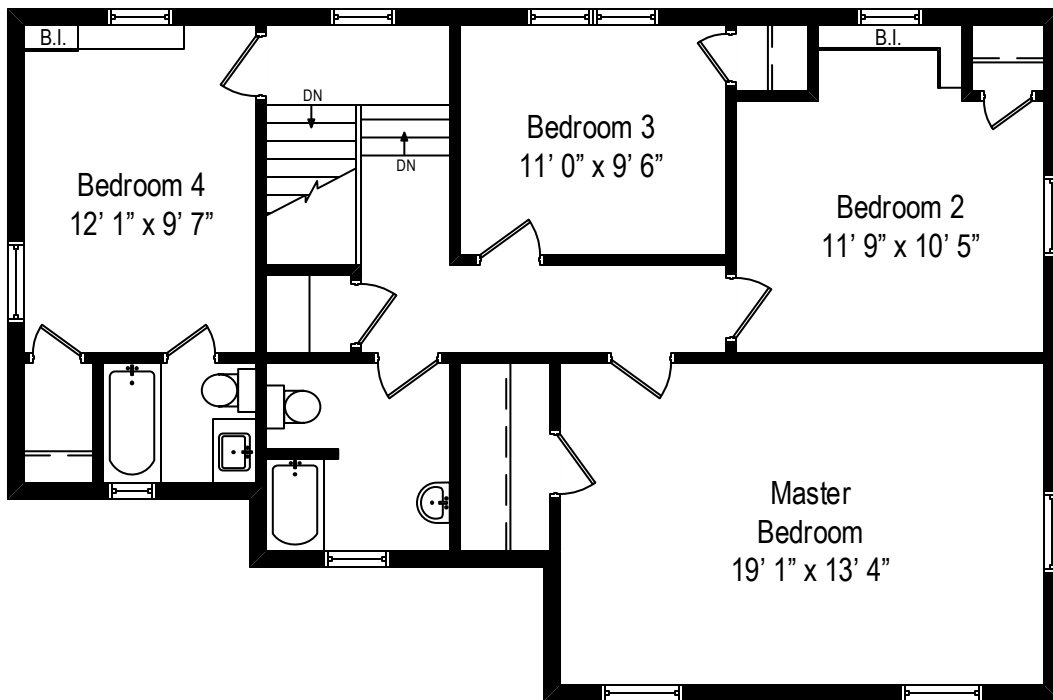

241 Church Street – Winnetka, IL 60093

First Level

All dimensions are approximate. This plan is for marketing purposes only.

241 Church Street – Winnetka, IL 60093

Second Level

All dimensions are approximate. This plan is for marketing purposes only.

241 Church Street – Winnetka, IL 60093

Lower Level

All dimensions are approximate. This plan is for marketing purposes only.