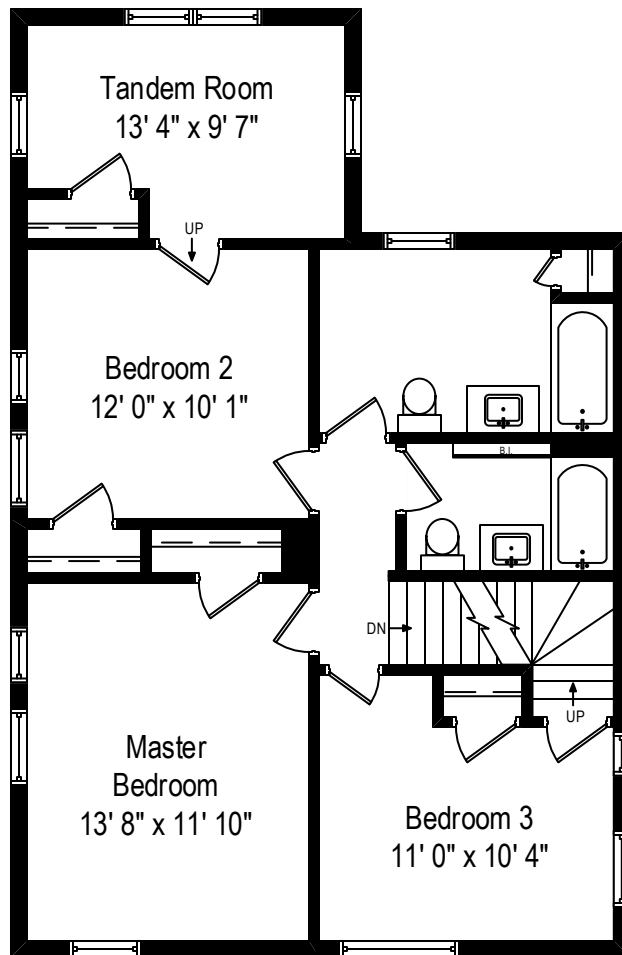

1511 Forest Avenue – Wilmette, IL 60091

First Level

All dimensions are approximate. This plan is for marketing purposes only.

1511 Forest Avenue – Wilmette, IL 60091

Second Level

All dimensions are approximate. This plan is for marketing purposes only.