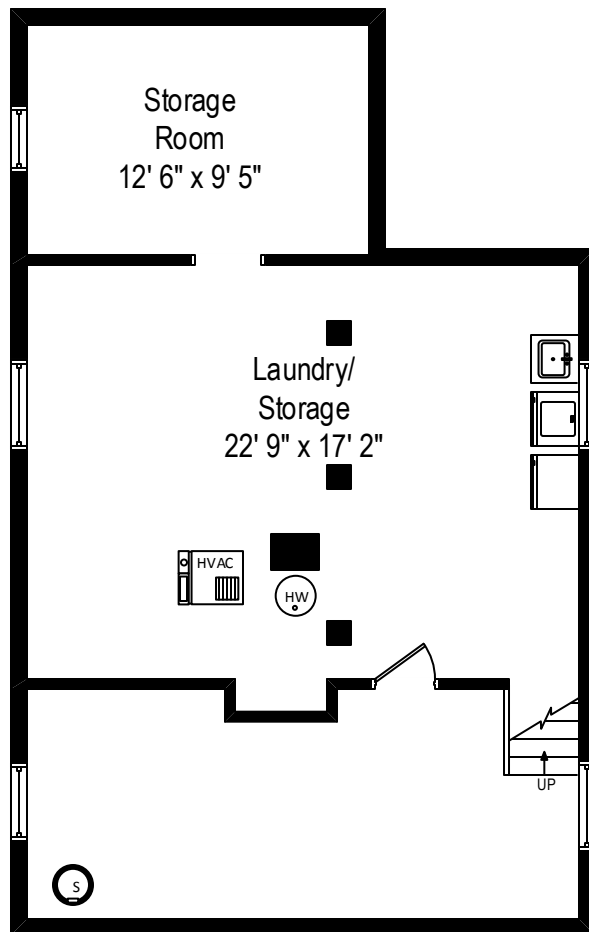

1511 Forest Avenue – Wilmette, IL 60091

First Level

All dimensions are approximate. This plan is for marketing purposes only.

1511 Forest Avenue – Wilmette, IL 60091

Second Level

All dimensions are approximate. This plan is for marketing purposes only.