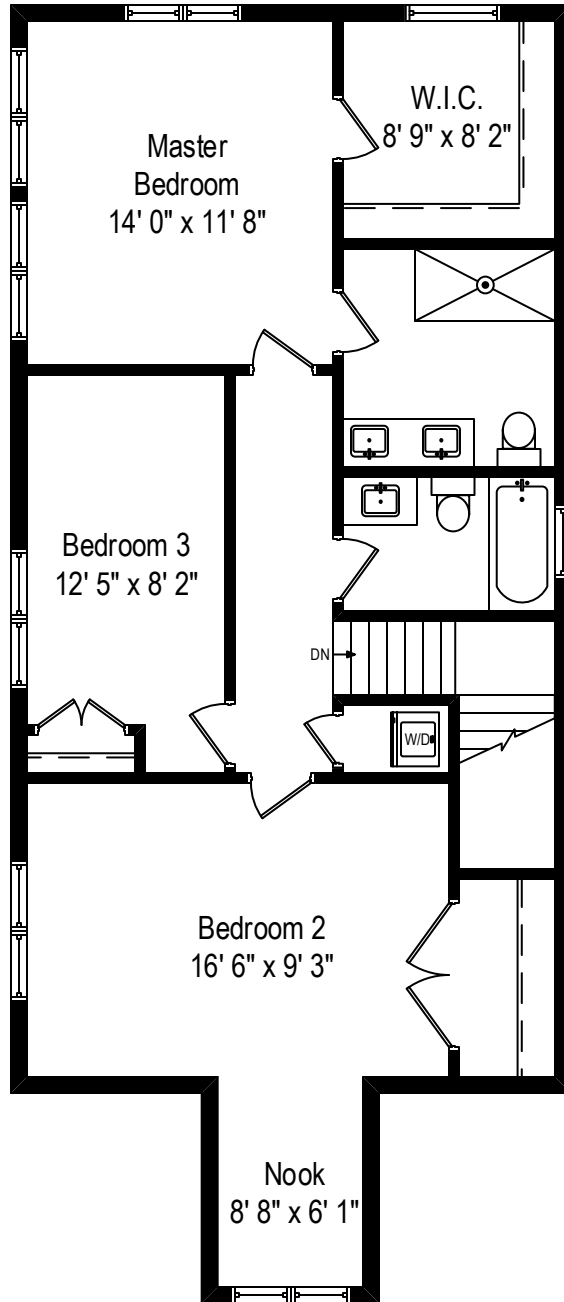

5021 W. Grace Street - Chicago, IL 60641

First Level

All dimensions are approximate. This plan is for marketing purposes only.

5021 W. Grace Street - Chicago, IL 60641

Second Level

5021 W. Grace Street - Chicago, IL 60641

Lower Level