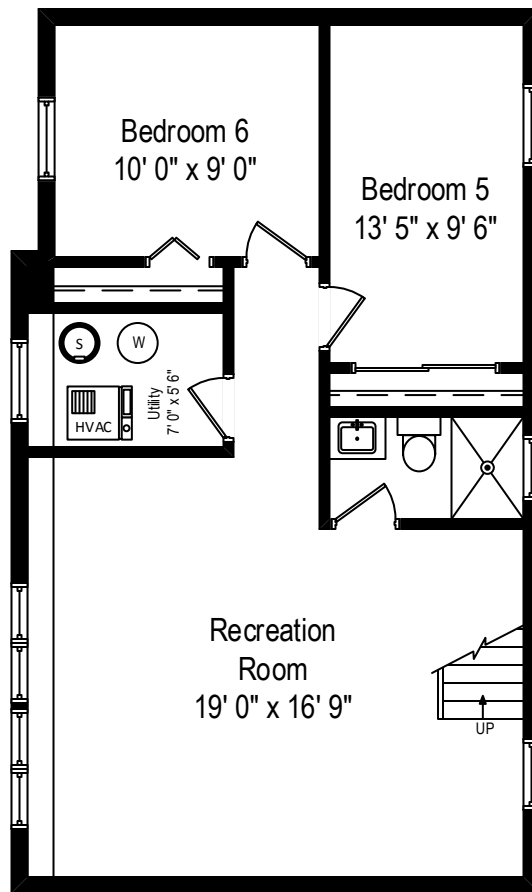

5021 W. Grace Street - Chicago, IL 60641

First Level

All dimensions are approximate. This plan is for marketing purposes only.

5021 W. Grace Street - Chicago, IL 60641

Second Level

5021 W. Grace Street - Chicago, IL 60641

Lower Level