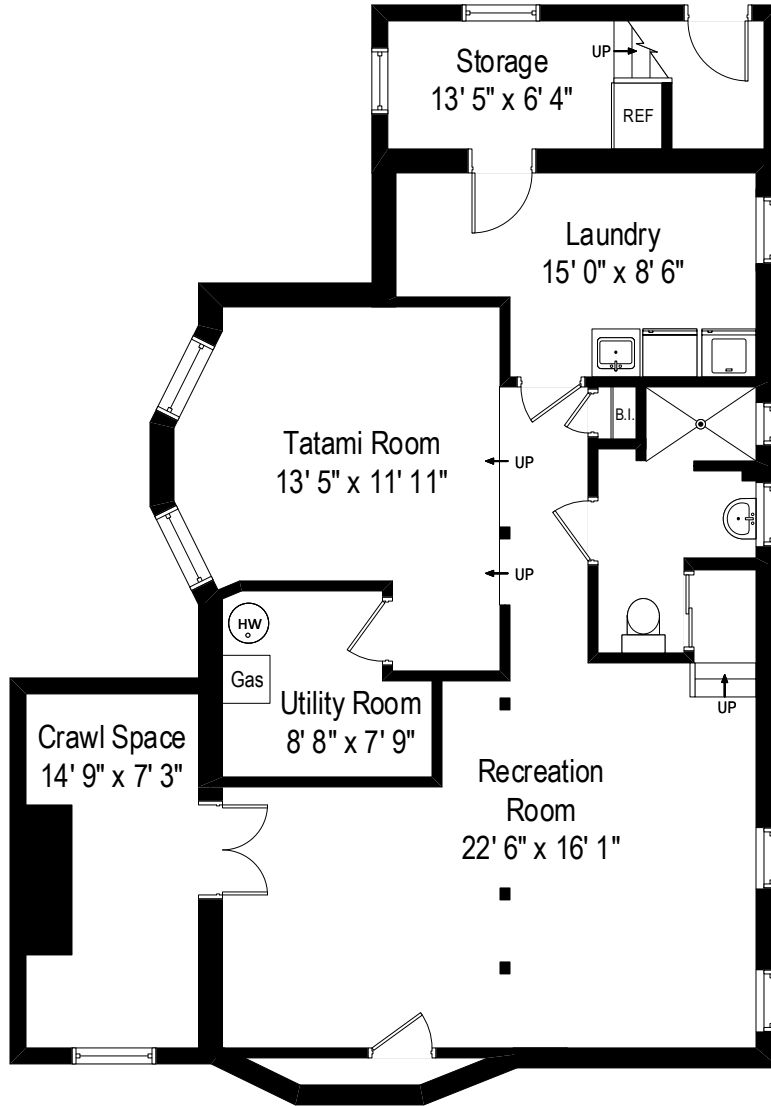

5510 Wayne – Chicago, IL 60640

First Level

All dimensions are approximate. This plan is for marketing purposes only.

5510 Wayne – Chicago, IL 60640

Second Level

5510 Wayne – Chicago, Il 60640

Attic Level

All dimensions are approximate. This plan is for marketing purposes only.

5510 Wayne – Chicago, IL 60640

Lower Level

All dimensions are approximate. This plan is for marketing purposes only.