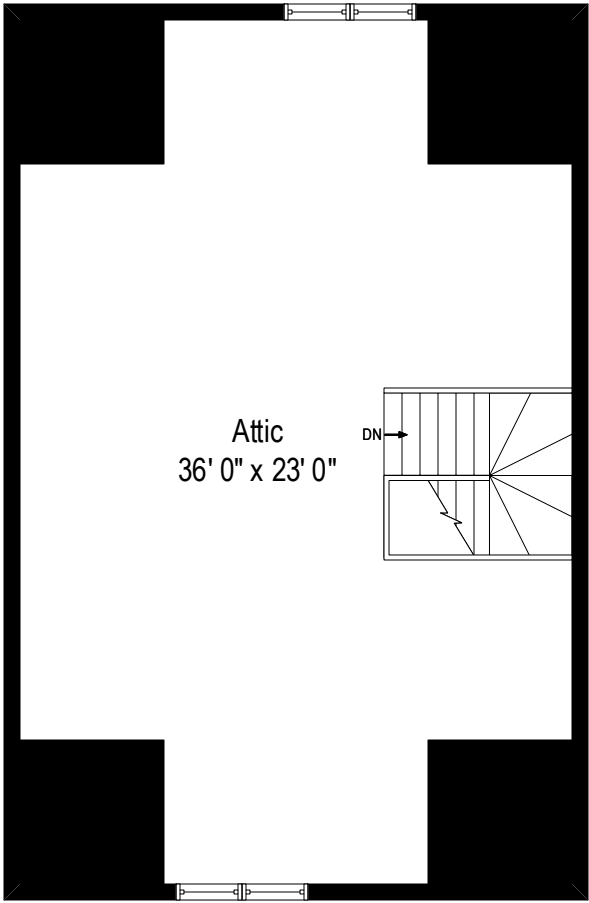

5510 Wayne – Chicago, IL 60640

First Level

All dimensions are approximate. This plan is for marketing purposes only.

5510 Wayne – Chicago, IL 60640

Second Level

5510 Wayne – Chicago, Il 60640

Attic Level

All dimensions are approximate. This plan is for marketing purposes only.

5510 Wayne – Chicago, IL 60640

Lower Level

All dimensions are approximate. This plan is for marketing purposes only.