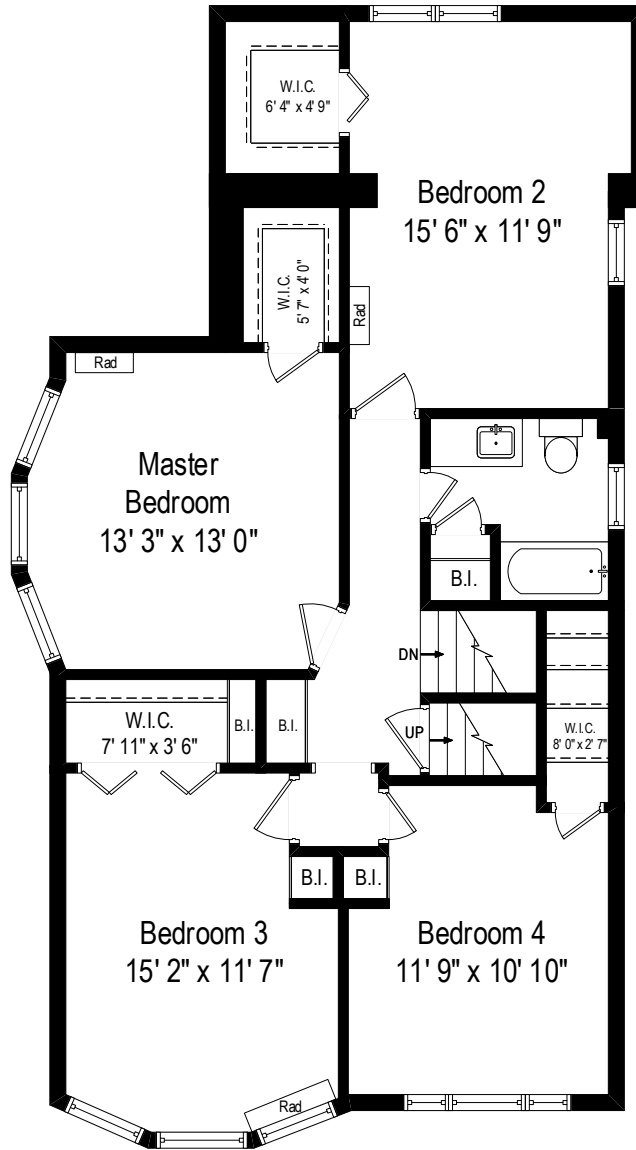

5510 Wayne – Chicago, IL 60640

First Level

All dimensions are approximate. This plan is for marketing purposes only.

5510 Wayne – Chicago, IL 60640

Second Level

5510 Wayne – Chicago, Il 60640

Attic Level

All dimensions are approximate. This plan is for marketing purposes only.

5510 Wayne – Chicago, IL 60640

Lower Level

All dimensions are approximate. This plan is for marketing purposes only.