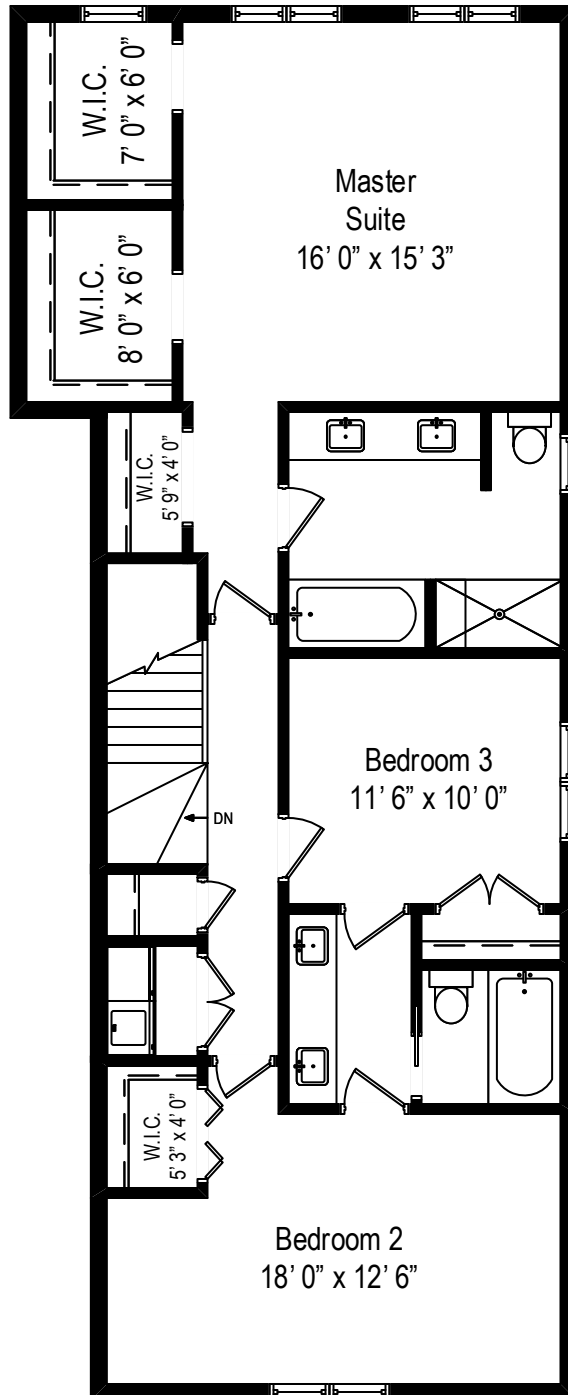

431 E. 42nd Street – Chicago, IL 60653

First Level

431 E. 42nd Street – Chicago, IL 60653

Second Level

431 E. 42nd Street – Chicago, IL 60653

Lower Level

All dimensions are approximate. This plan is for marketing purposes only.