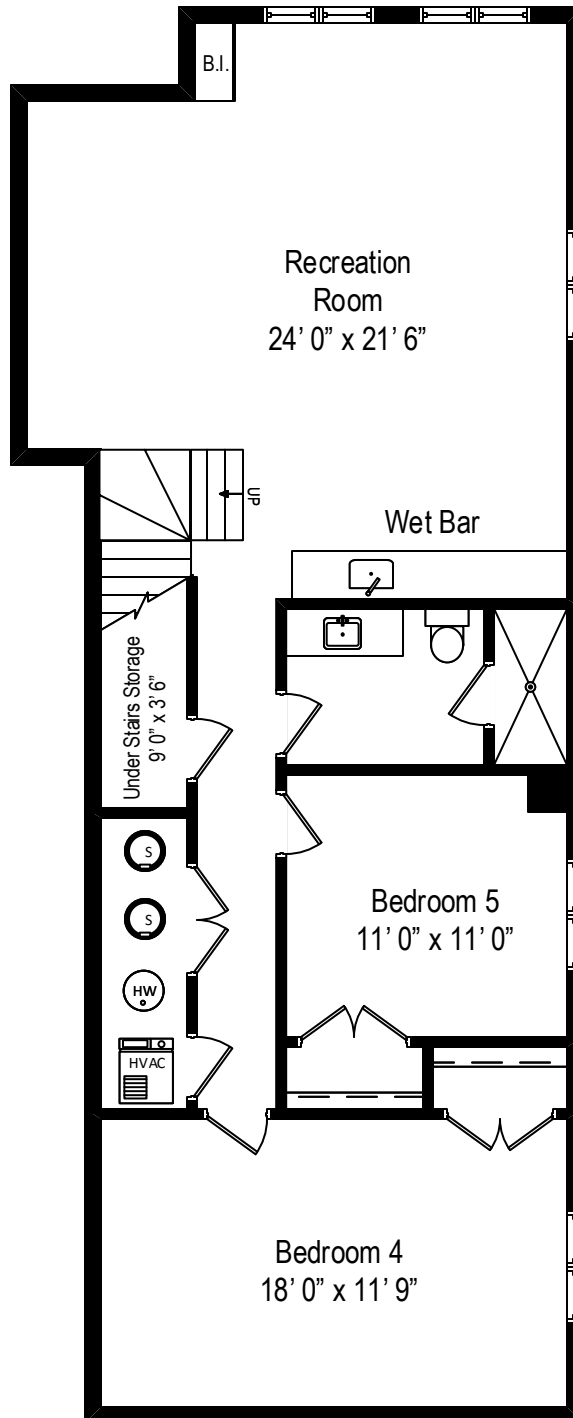

431 E. 42nd Street – Chicago, IL 60653

First Level

431 E. 42nd Street – Chicago, IL 60653

Second Level

431 E. 42nd Street – Chicago, IL 60653

Lower Level

All dimensions are approximate. This plan is for marketing purposes only.