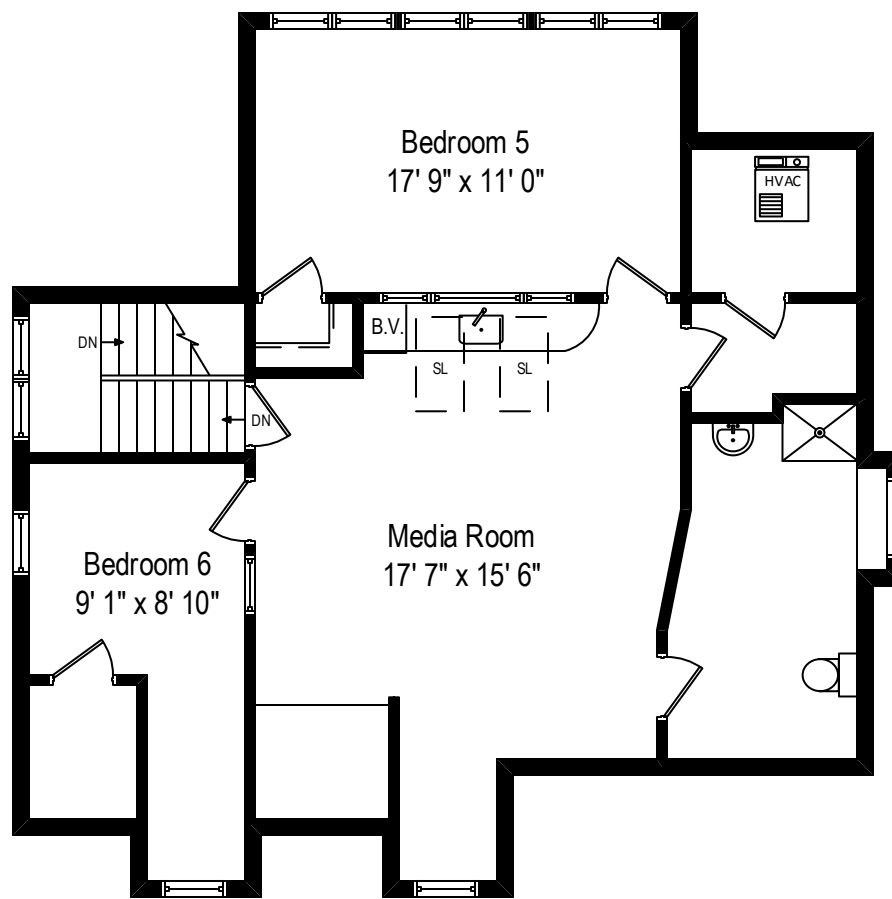

151 Prairie Avenue – Wilmette, IL 60091

First Level

All dimensions are approximate. This plan is for marketing purposes only.

151 Prairie Avenue – Wilmette, IL 60091

Second Level

151 Prairie Avenue – Wilmette, IL 60091

Third Level

151 Prairie Avenue – Wilmette, IL 60091

Garage Level

151 Prairie Avenue – Wilmette, IL 60091

Lower Level

All dimensions are approximate. This plan is for marketing purposes only.