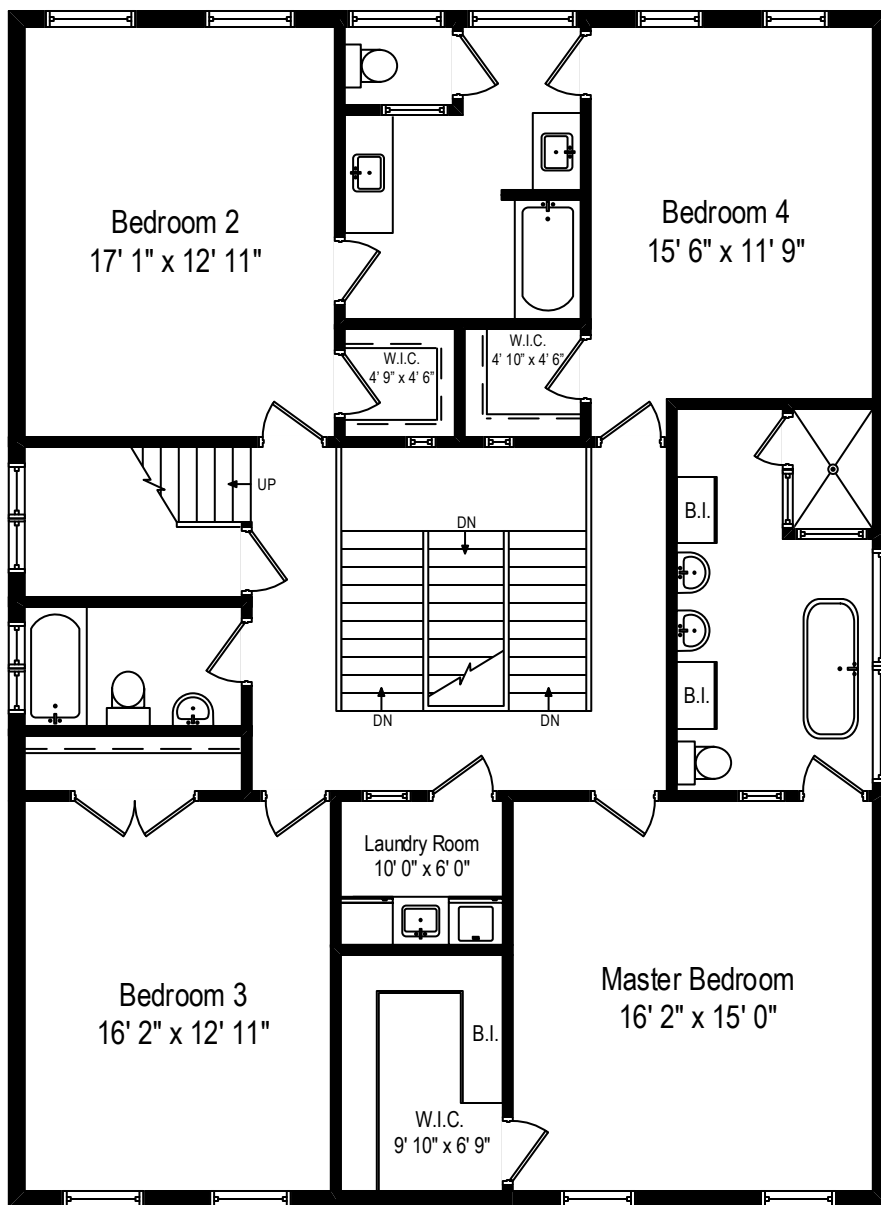

151 Prairie Avenue – Wilmette, IL 60091

First Level

All dimensions are approximate. This plan is for marketing purposes only.

151 Prairie Avenue – Wilmette, IL 60091

Second Level

151 Prairie Avenue – Wilmette, IL 60091

Third Level

151 Prairie Avenue – Wilmette, IL 60091

Garage Level

151 Prairie Avenue – Wilmette, IL 60091

Lower Level

All dimensions are approximate. This plan is for marketing purposes only.