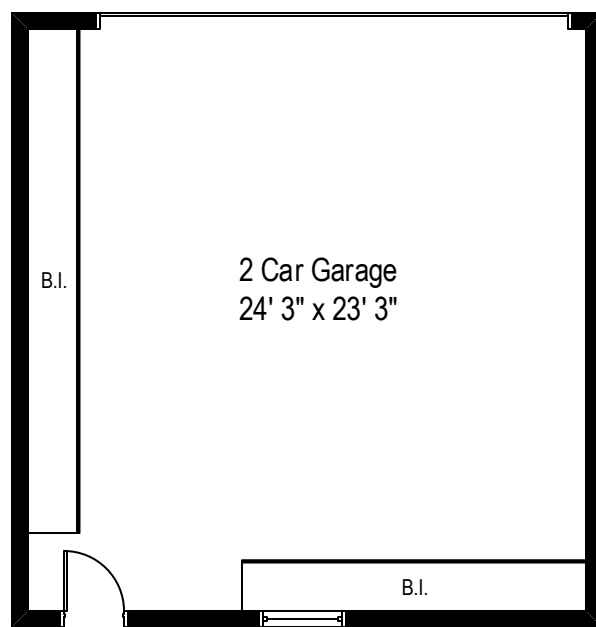

151 Prairie Avenue – Wilmette, IL 60091

First Level

All dimensions are approximate. This plan is for marketing purposes only.

151 Prairie Avenue – Wilmette, IL 60091

Second Level

151 Prairie Avenue – Wilmette, IL 60091

Third Level

151 Prairie Avenue – Wilmette, IL 60091

Garage Level

151 Prairie Avenue – Wilmette, IL 60091

Lower Level

All dimensions are approximate. This plan is for marketing purposes only.