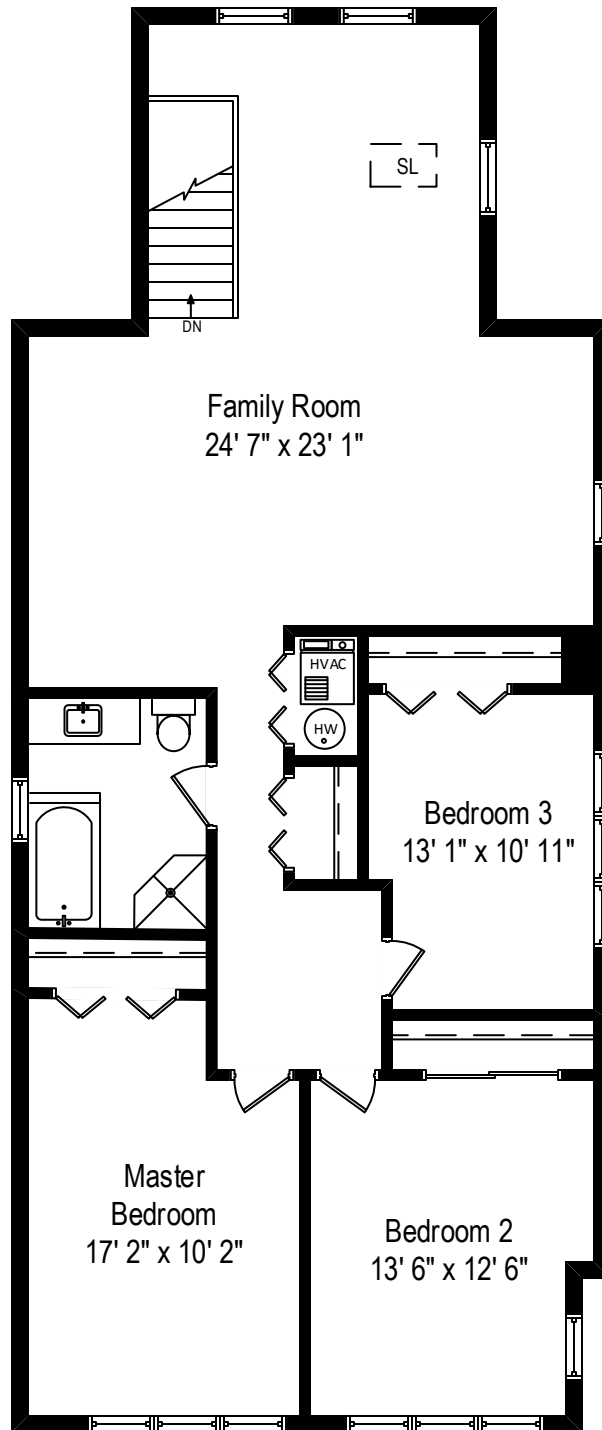

5659 W. Warwick – Chicago, IL 60634

First Level

All dimensions are approximate. This plan is for marketing purposes only.

5659 W. Warwick – Chicago, IL 60634

Second Level

All dimensions are approximate. This plan is for marketing purposes only.

Basement
43' 0" x 22' 1"

5659 W. Warwick – Chicago, IL 60634

Lower Level