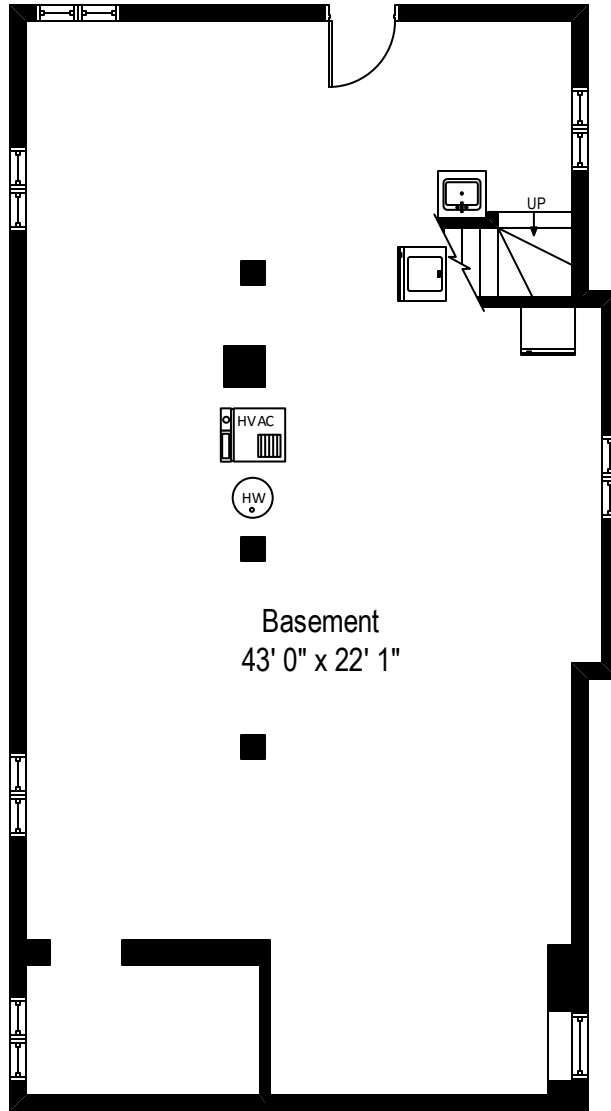

5659 W. Warwick – Chicago, IL 60634

First Level

All dimensions are approximate. This plan is for marketing purposes only.

5659 W. Warwick – Chicago, IL 60634

Second Level

All dimensions are approximate. This plan is for marketing purposes only.

Basement
43' 0" x 22' 1"

5659 W. Warwick – Chicago, IL 60634

Lower Level