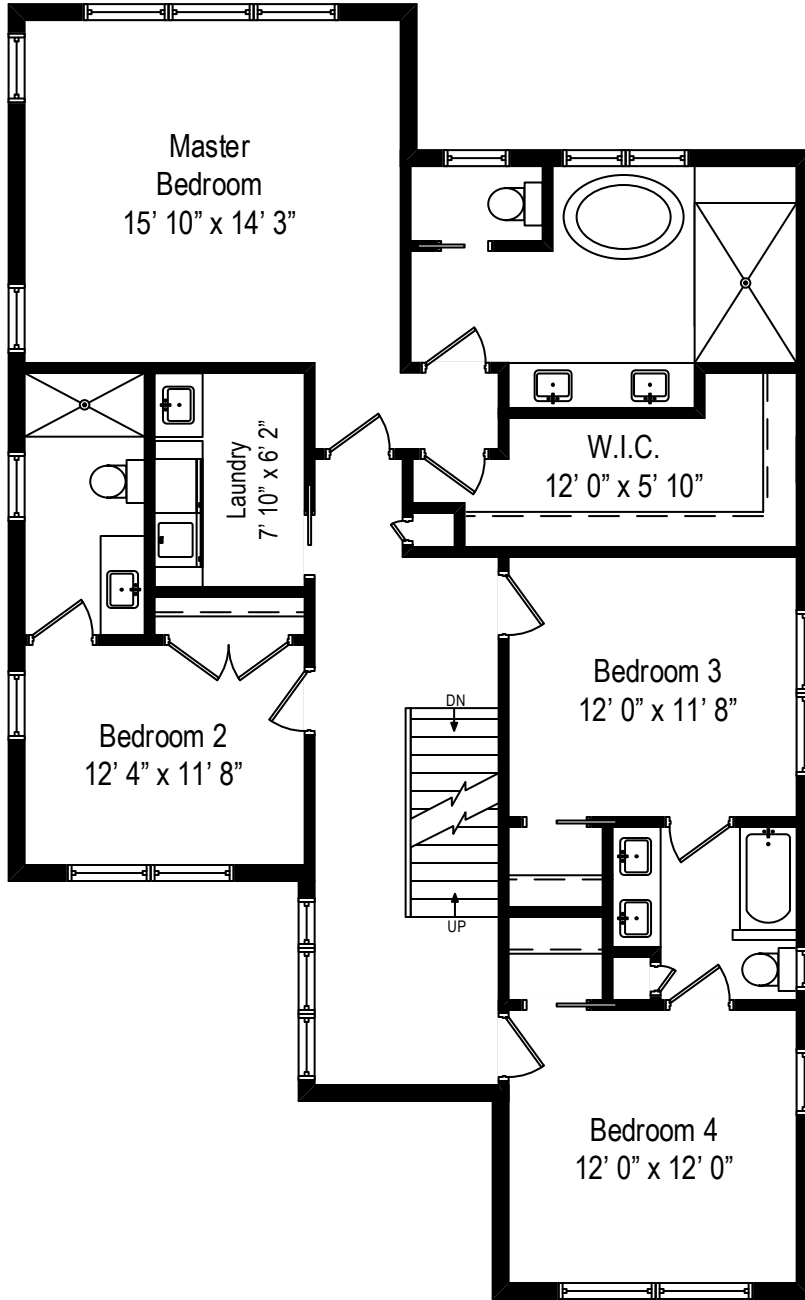

1752 Washington Avenue - Wilmette, IL 60091

First Level

1752 Washington Avenue - Wilmette, IL 60091

Second Level

All dimensions are approximate. This plan is for marketing purposes only.

1752 Washington Avenue - Wilmette, IL 60091

Third Level

All dimensions are approximate. This plan is for marketing purposes only.

1752 Washington Avenue - Wilmette, IL 60091

Lower Level

All dimensions are approximate. This plan is for marketing purposes only.