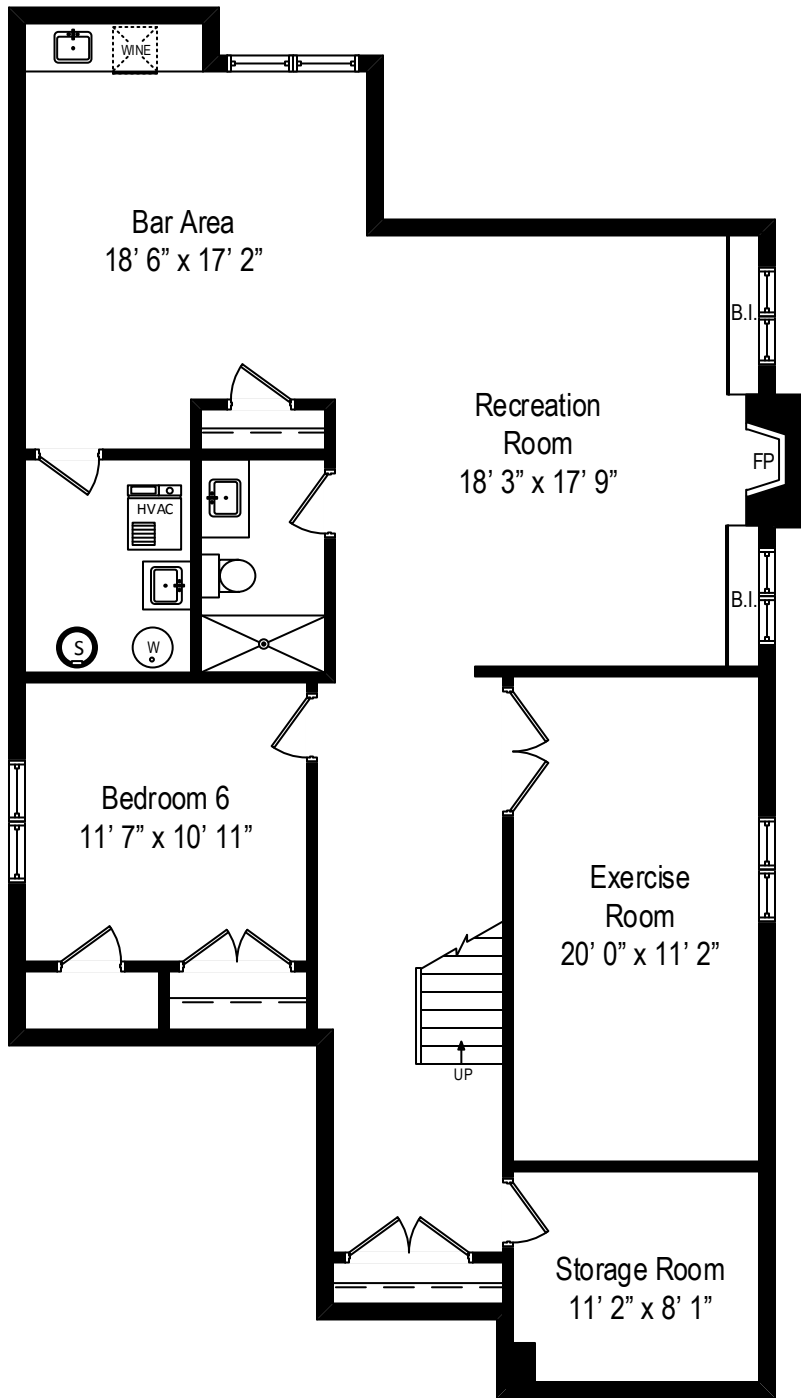

1752 Washington Avenue - Wilmette, IL 60091

First Level

1752 Washington Avenue - Wilmette, IL 60091

Second Level

All dimensions are approximate. This plan is for marketing purposes only.

1752 Washington Avenue - Wilmette, IL 60091

Third Level

All dimensions are approximate. This plan is for marketing purposes only.

1752 Washington Avenue - Wilmette, IL 60091

Lower Level

All dimensions are approximate. This plan is for marketing purposes only.