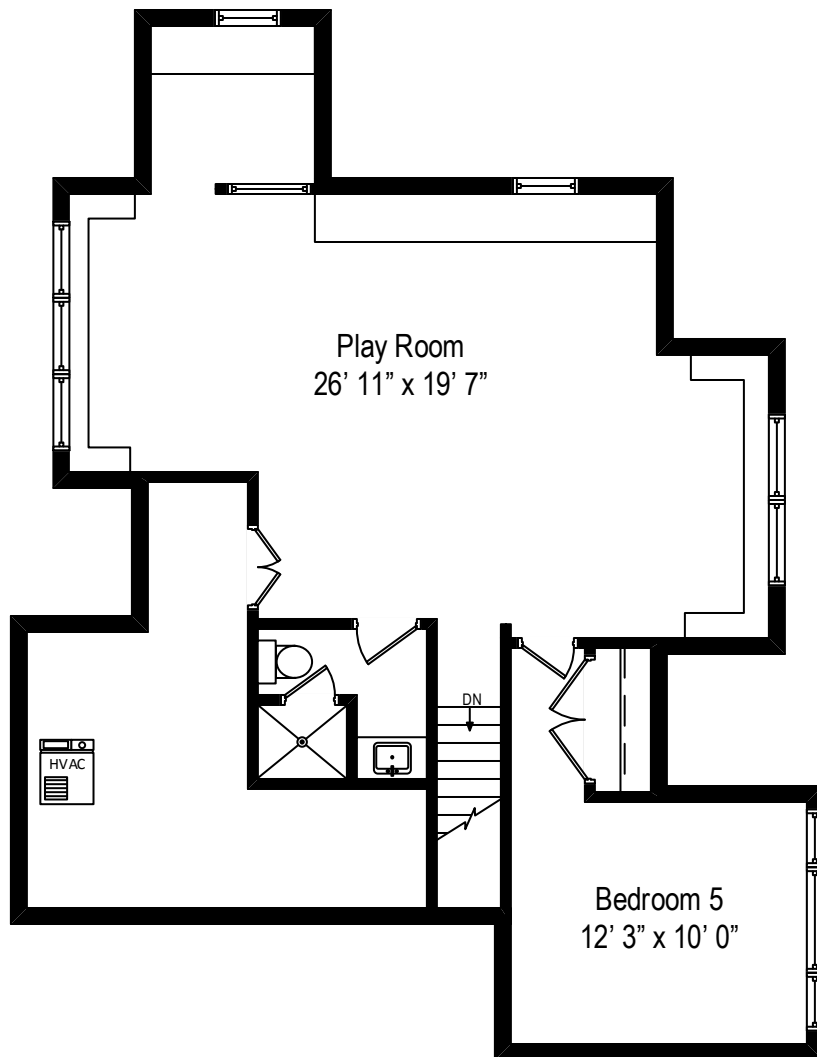

1752 Washington Avenue - Wilmette, IL 60091

First Level

1752 Washington Avenue - Wilmette, IL 60091

Second Level

All dimensions are approximate. This plan is for marketing purposes only.

1752 Washington Avenue - Wilmette, IL 60091

Third Level

All dimensions are approximate. This plan is for marketing purposes only.

1752 Washington Avenue - Wilmette, IL 60091

Lower Level

All dimensions are approximate. This plan is for marketing purposes only.