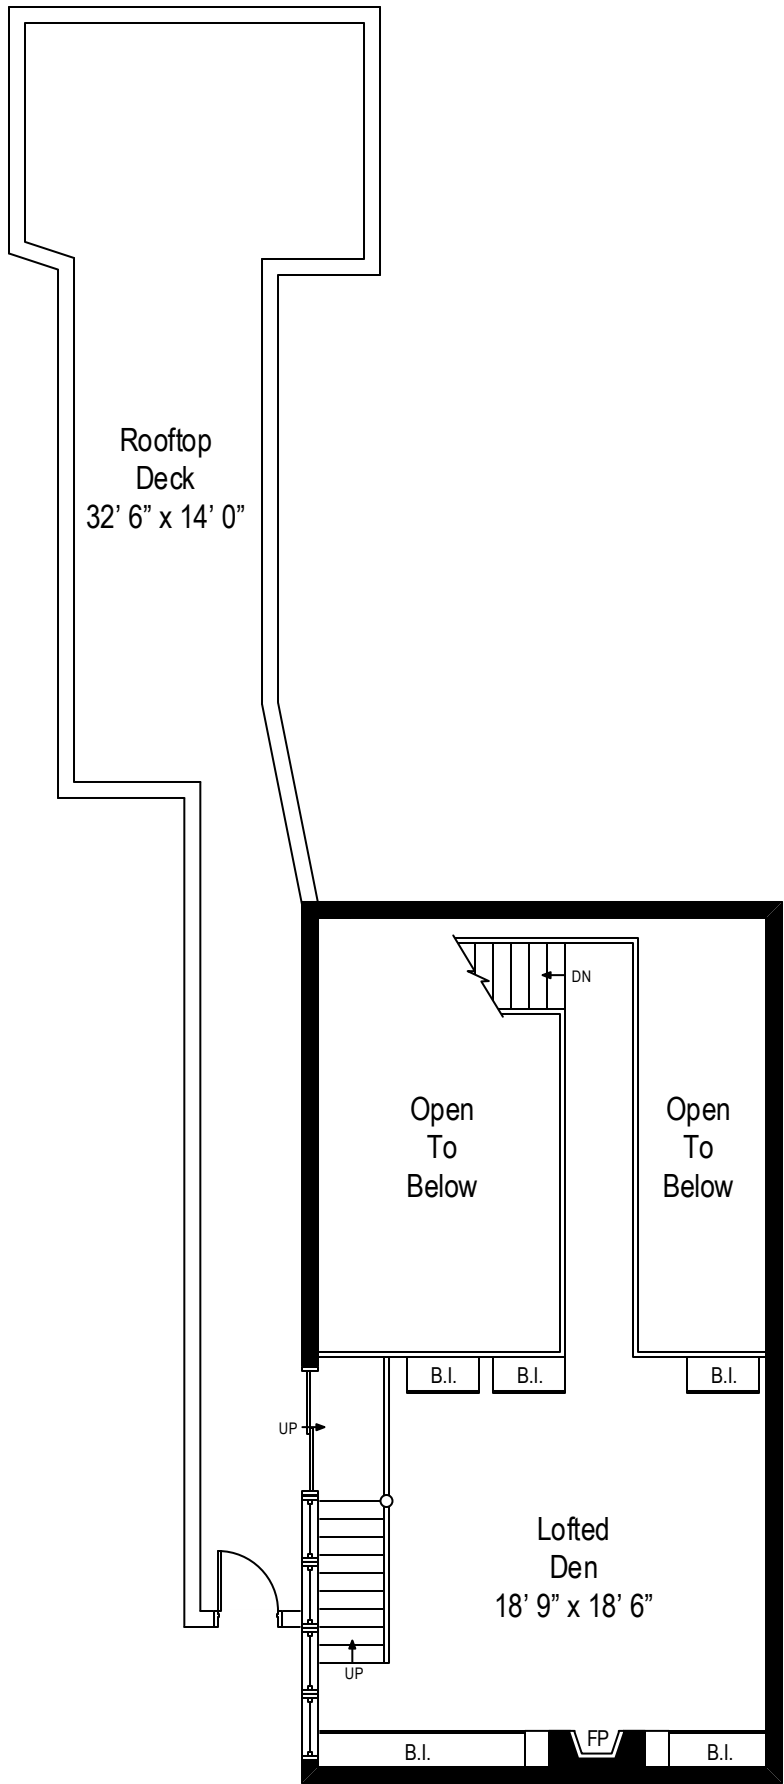

850 W. Adams Street – Chicago, IL 60607
 Seventh Level

All dimensions are approximate. This plan is for marketing purposes only.

850 W. Adams Street – Chicago, IL 60607

Roof Level