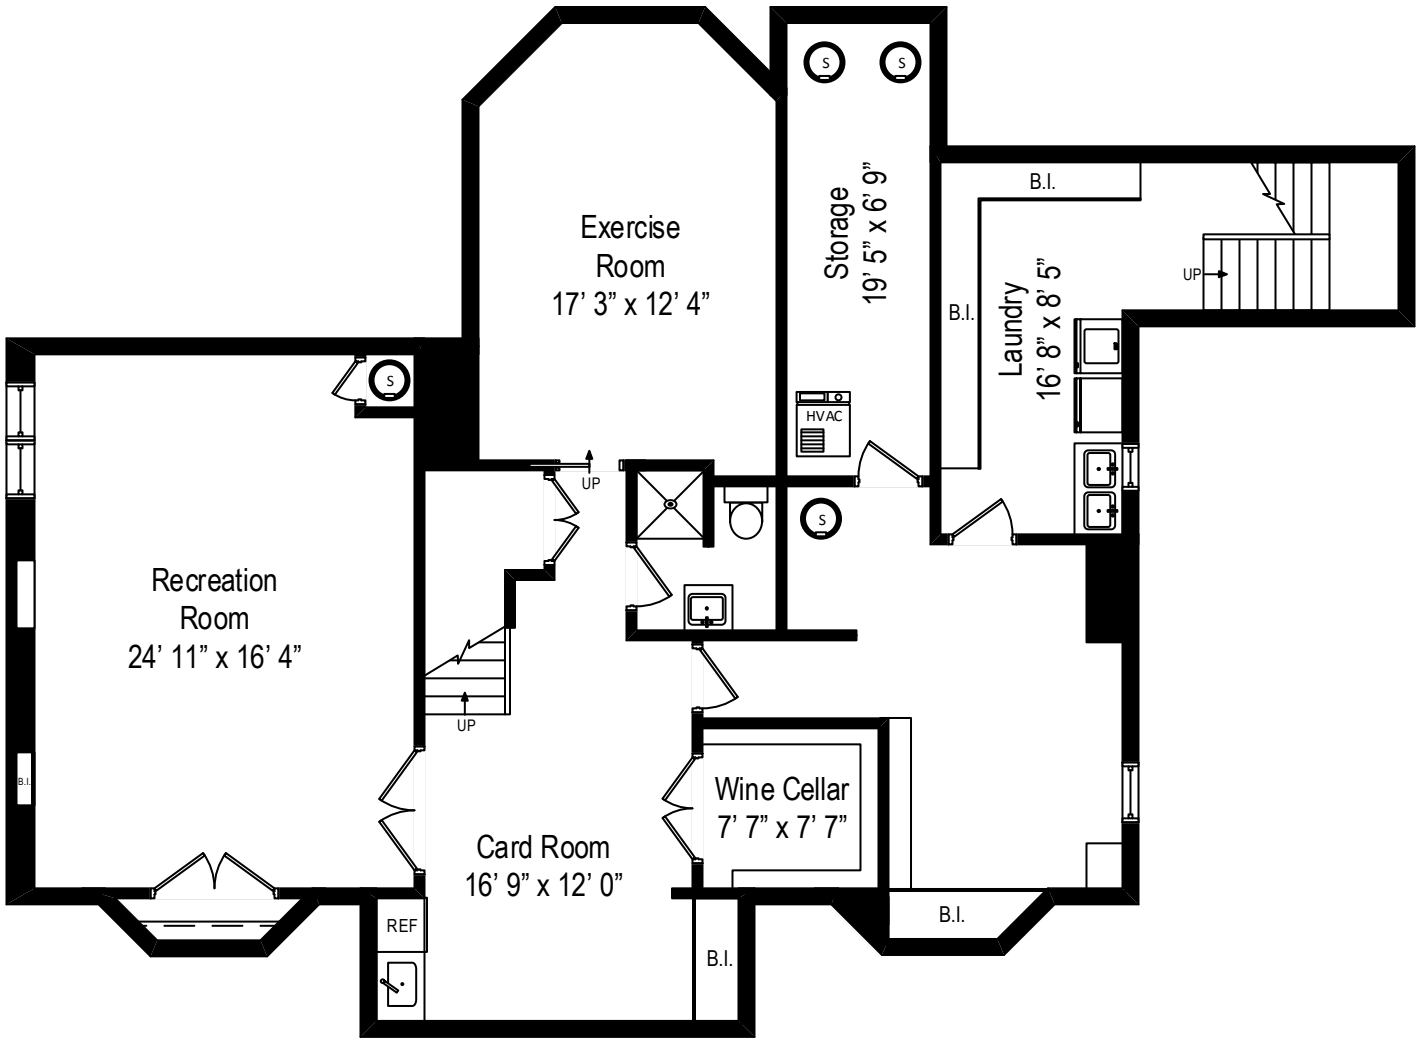

1222 Chestnut Avenue - Wilmette, IL 60091

First Level

All dimensions are approximate. This plan is for marketing purposes only.

1222 Chestnut Avenue - Wilmette, IL 60091

Second Level

All dimensions are approximate. This plan is for marketing purposes only.

1222 Chestnut Avenue - Wilmette, IL 60091

Attic Level

1222 Chestnut Avenue - Wilmette, IL 60091

Lower Level