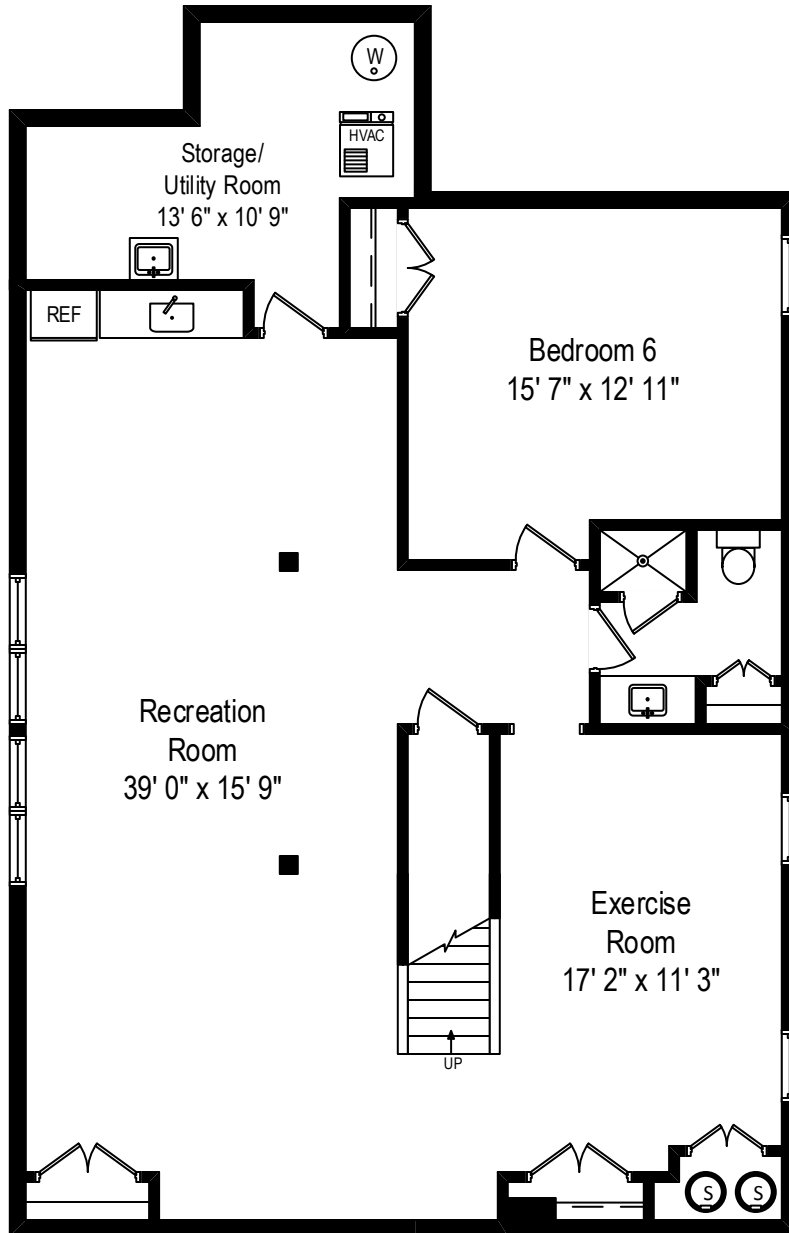

1507 Forest Avenue – Wilmette, IL 60091

First Level

1507 Forest Avenue – Wilmette, IL 60091

Second Level

1507 Forest Avenue – Wilmette, IL 60091

Third Level

All dimensions are approximate. This plan is for marketing purposes only.

1507 Forest Avenue – Wilmette, IL 60091

Lower Level