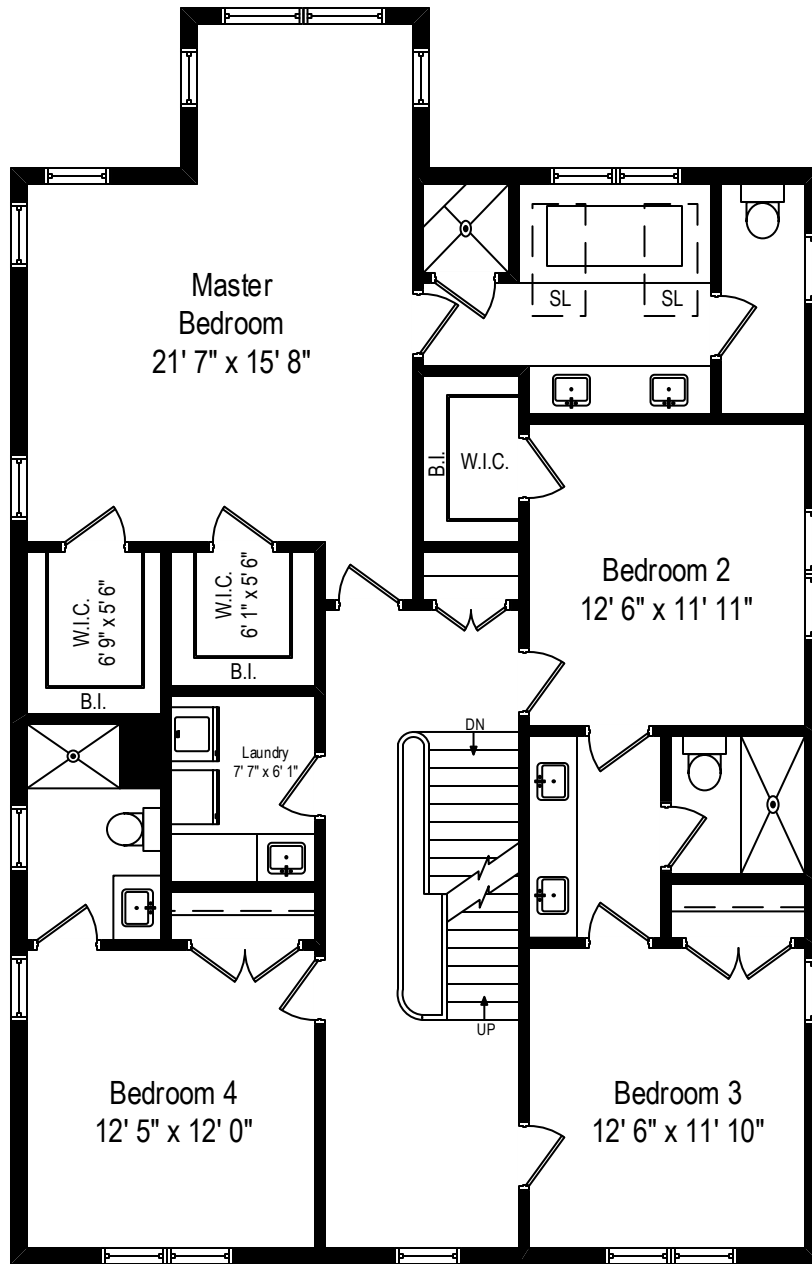

1507 Forest Avenue – Wilmette, IL 60091

First Level

1507 Forest Avenue – Wilmette, IL 60091

Second Level

1507 Forest Avenue – Wilmette, IL 60091

Third Level

All dimensions are approximate. This plan is for marketing purposes only.

1507 Forest Avenue – Wilmette, IL 60091

Lower Level