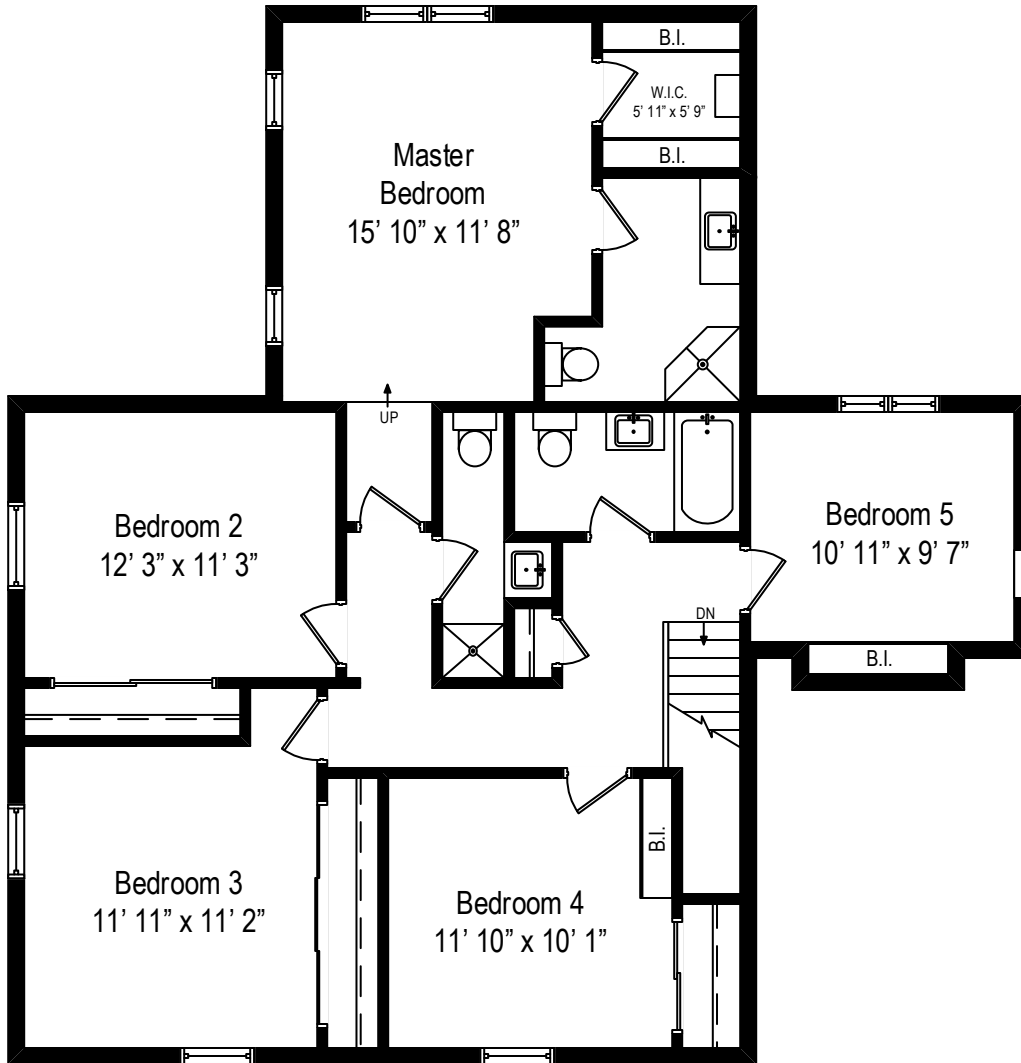

102 Pine Street – Deerfield, IL 60015

First Level

102 Pine Street – Deerfield, IL 60015

Second Level

All dimensions are approximate. This plan is for marketing purposes only.

102 Pine Street – Deerfield, IL 60015

Lower Level