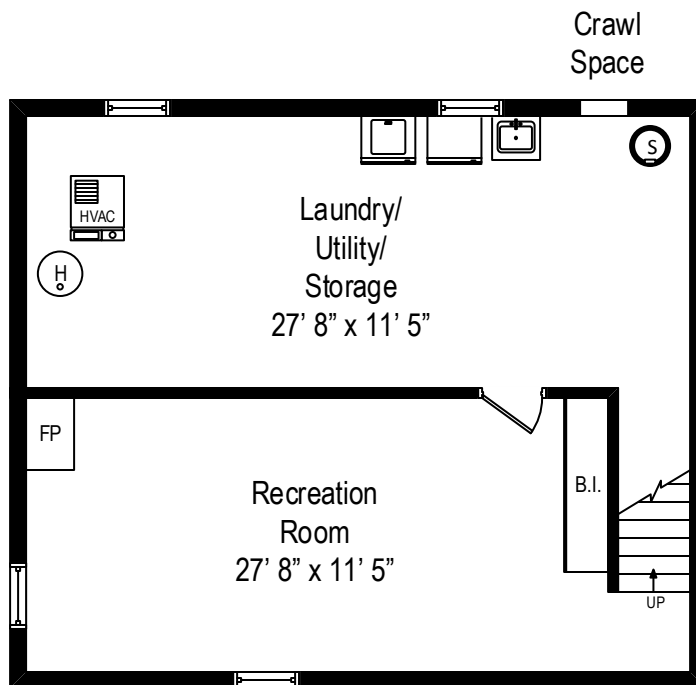

102 Pine Street – Deerfield, IL 60015

First Level

102 Pine Street – Deerfield, IL 60015

Second Level

All dimensions are approximate. This plan is for marketing purposes only.

102 Pine Street – Deerfield, IL 60015

Lower Level