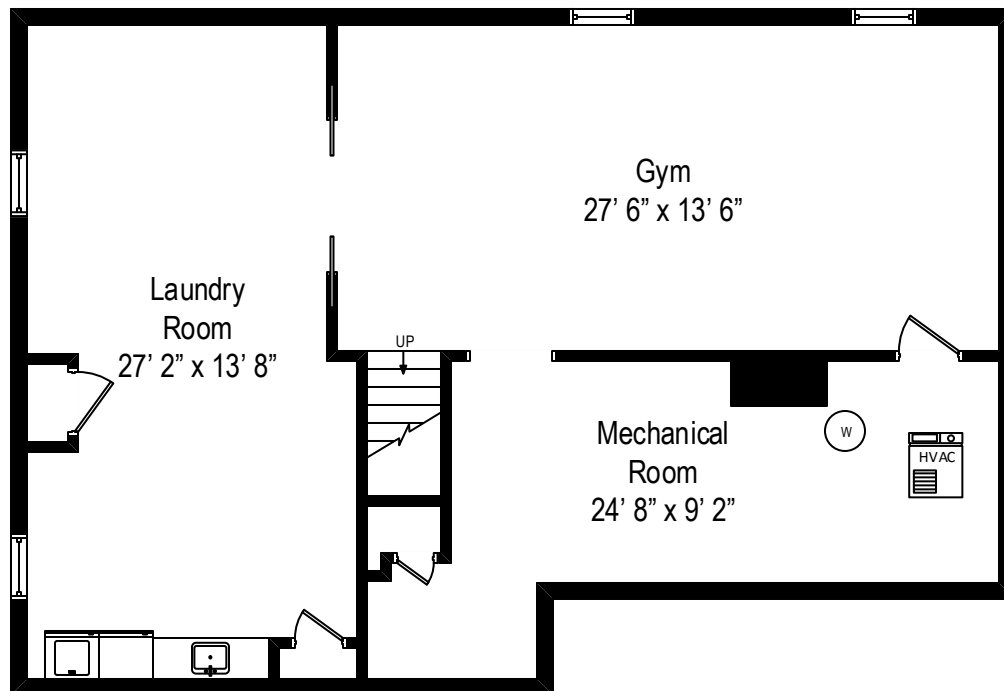

465 Lexington Drive – Lake Forest, IL 60045
 First Level

All dimensions are approximate. This plan is for marketing purposes only.

465 Lexington Drive – Lake Forest, IL 60045
Lower Level