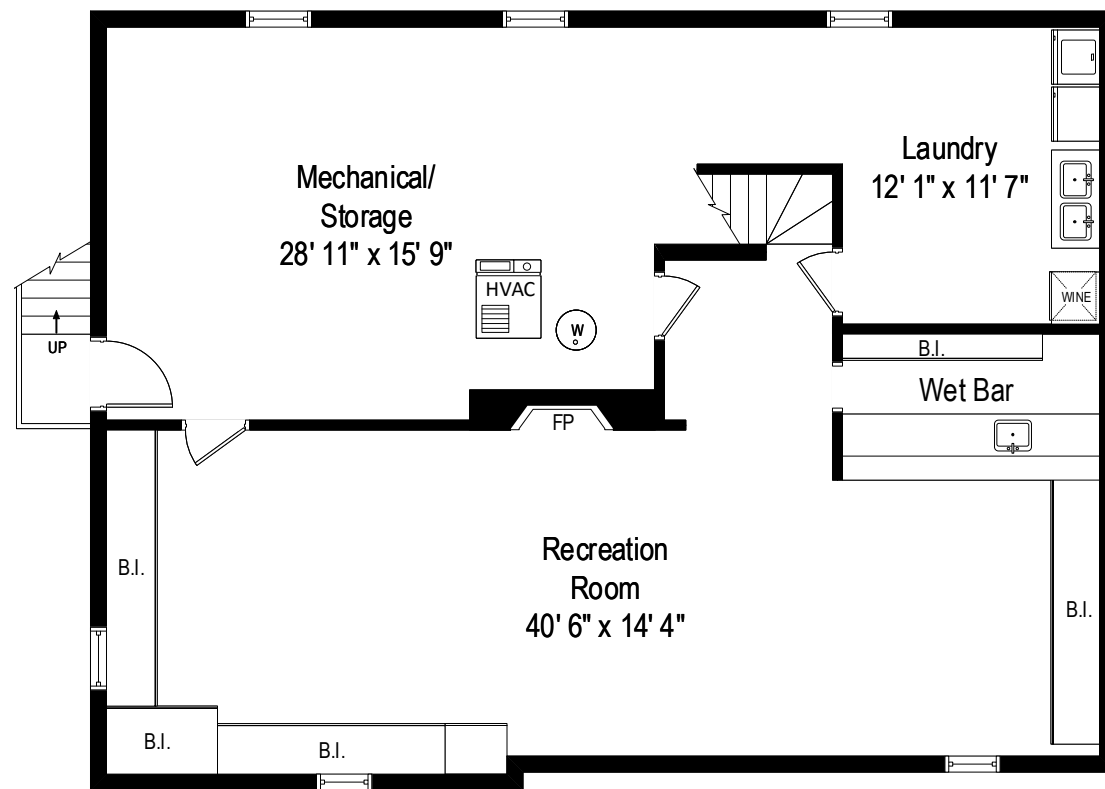

1515 Keystone Avenue - River Forest, IL 60305

First Level

All dimensions are approximate. This plan is for marketing purposes only.

1515 Keystone Avenue - River Forest, IL 60305

Second Level

All dimensions are approximate. This plan is for marketing purposes only.

1515 Keystone Avenue - River Forest, IL 60305

Lower Level

All dimensions are approximate. This plan is for marketing purposes only.