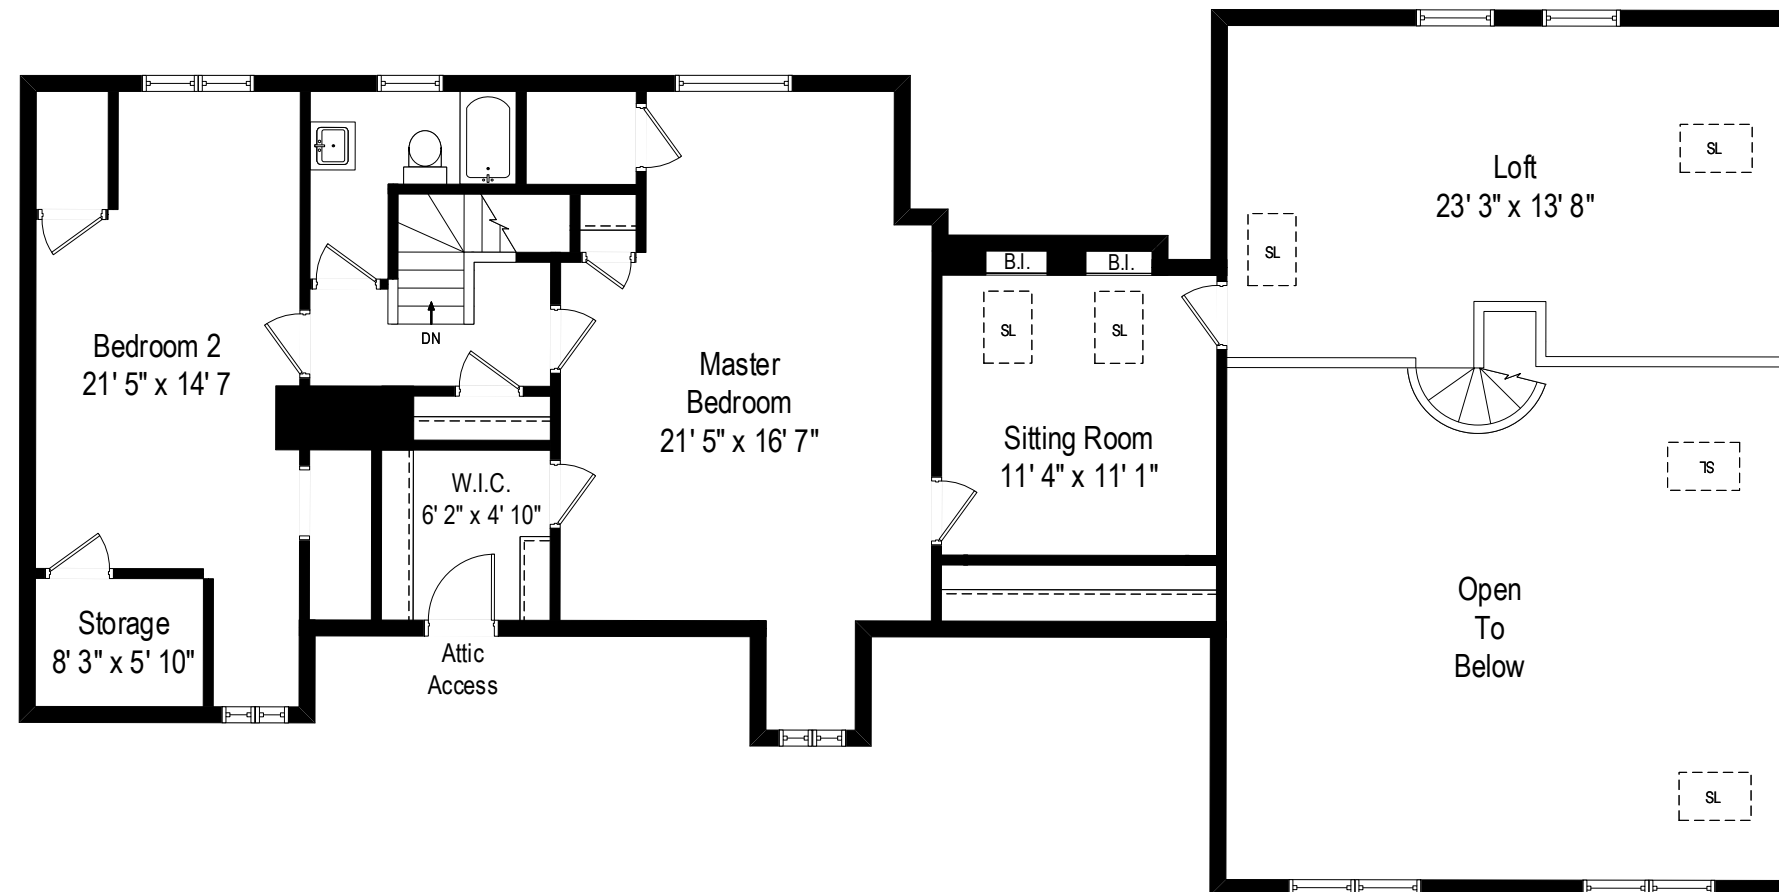

1515 Keystone Avenue - River Forest, IL 60305

First Level

All dimensions are approximate. This plan is for marketing purposes only.

1515 Keystone Avenue - River Forest, IL 60305

Second Level

All dimensions are approximate. This plan is for marketing purposes only.

1515 Keystone Avenue - River Forest, IL 60305

Lower Level

All dimensions are approximate. This plan is for marketing purposes only.