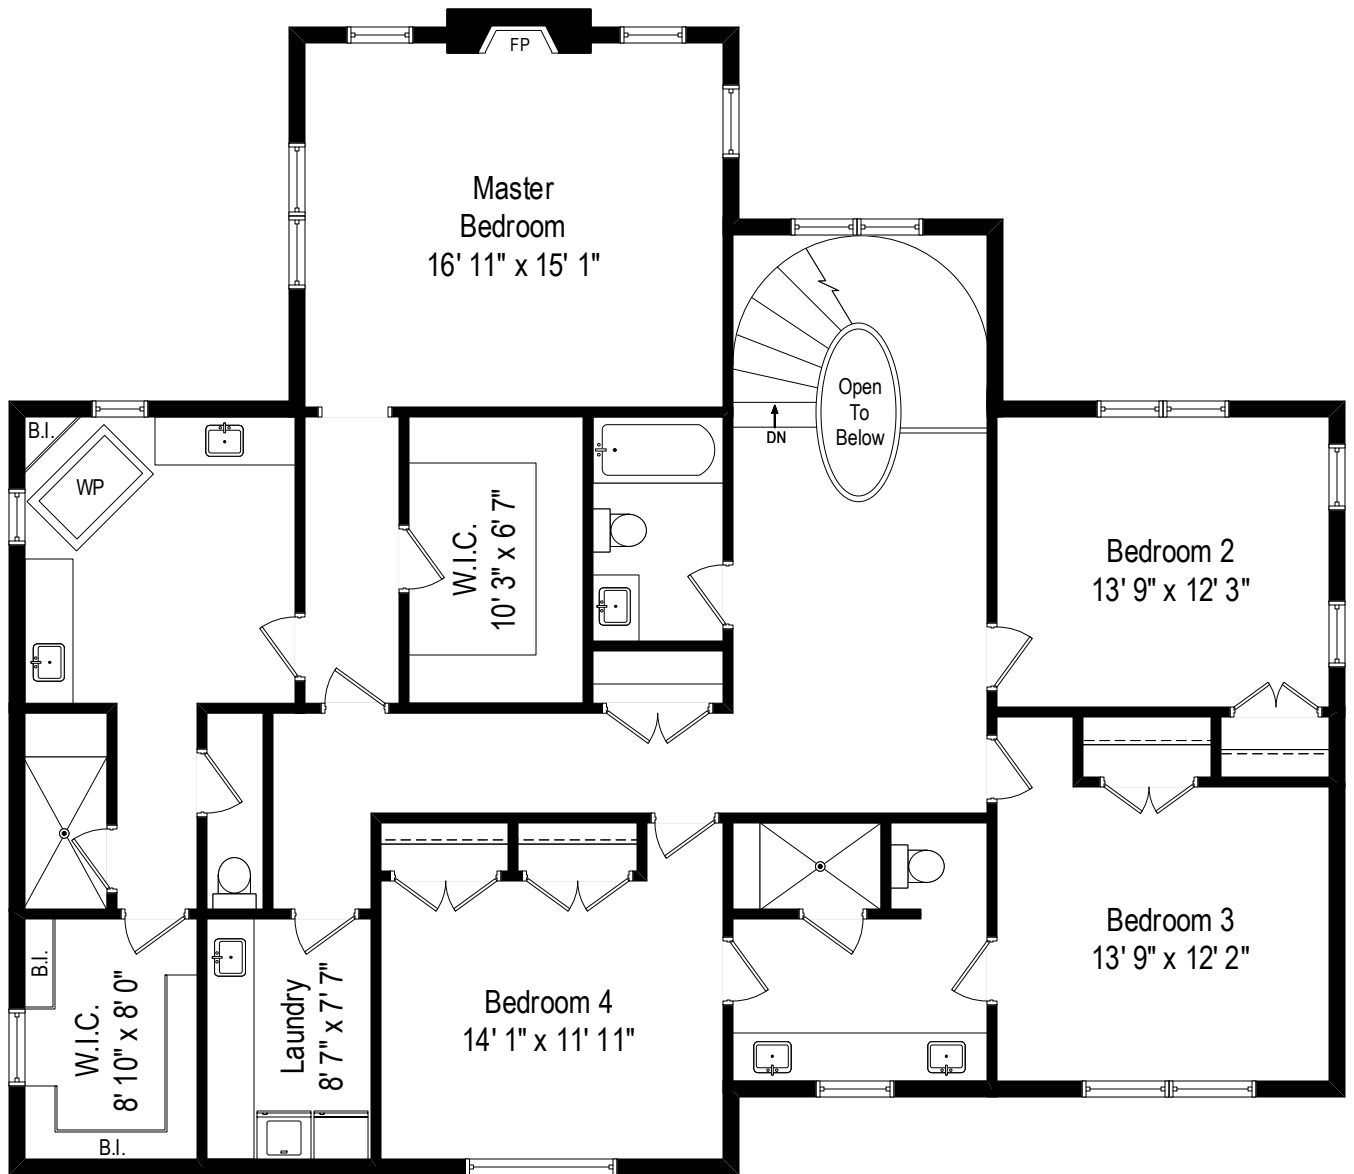

1221 Sheridan Road – Wilmette, IL 60091

First Level

1221 Sheridan Road – Wilmette, IL 60091

Second Level

1221 Sheridan Road – Wilmette, IL 60091

Lower Level