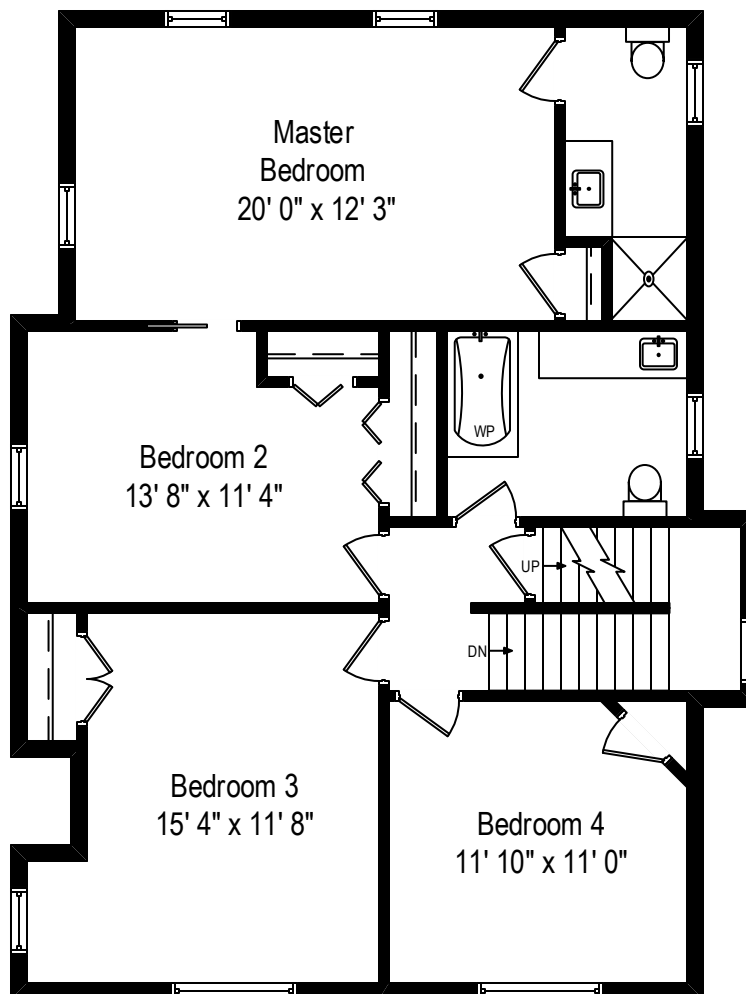

1440 Forest Avenue - Wilmette, IL 60091

First Level

All dimensions are approximate. This plan is for marketing purposes only.

# Second Level

1440 Forest Avenue - Wilmette, IL 60091

Second Level

All dimensions are approximate. This plan is for marketing purposes only.

# Lower Level

1440 Forest Avenue - Wilmette, IL 60091

Lower Level

All dimensions are approximate. This plan is for marketing purposes only.