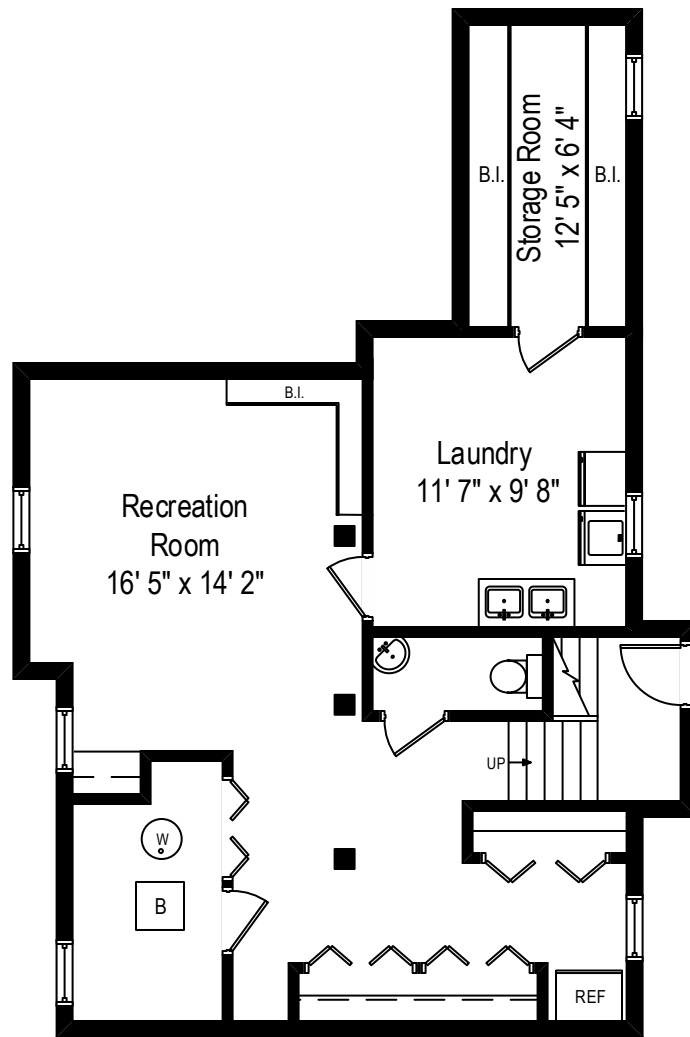

# Second Level

1440 Forest Avenue - Wilmette, IL 60091

Second Level

All dimensions are approximate. This plan is for marketing purposes only.

# Lower Level

1440 Forest Avenue - Wilmette, IL 60091

Lower Level

All dimensions are approximate. This plan is for marketing purposes only.