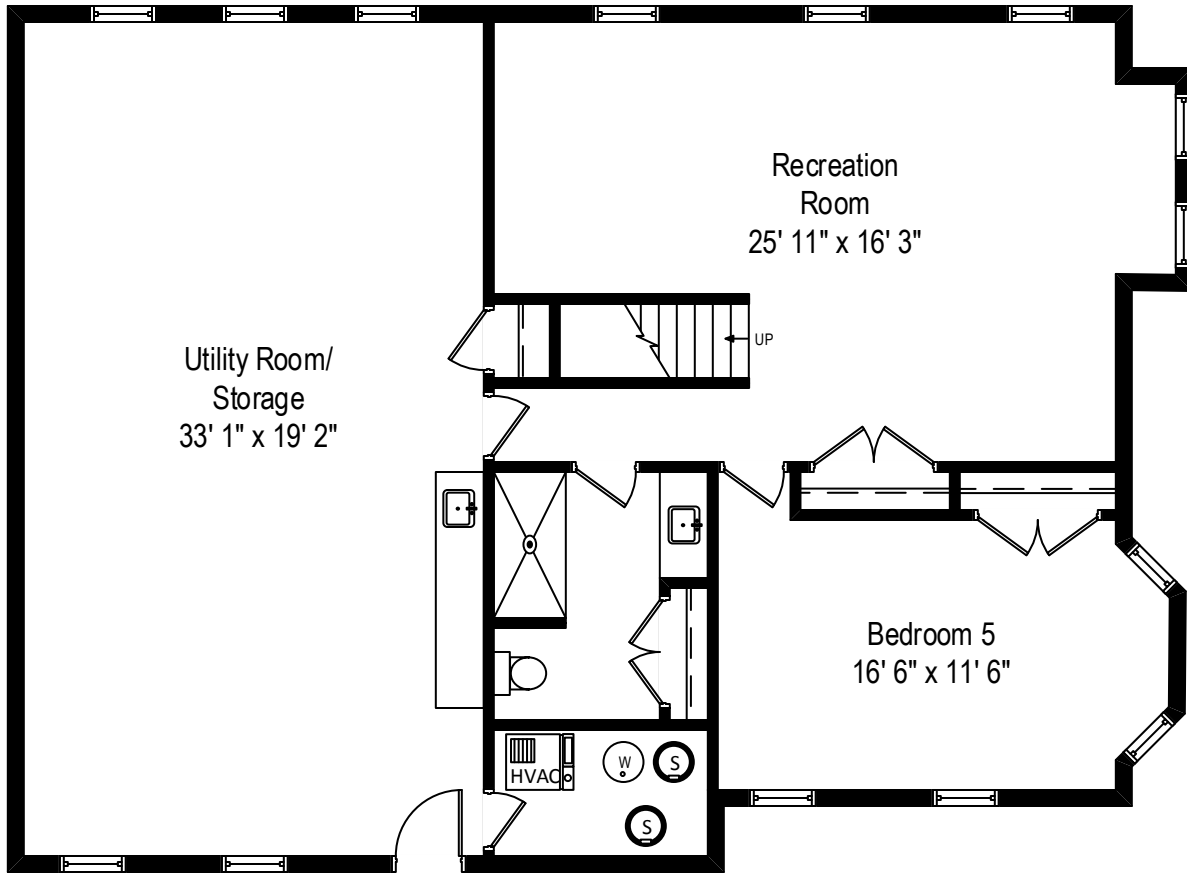

1015 Spruce - Winnetka, IL 60093

First Level

All dimensions are approximate. This plan is for marketing purposes only.

1015 Spruce - Winnetka, IL 60093

Second Level

1015 Spruce - Winnetka, IL 60093

Lower Level