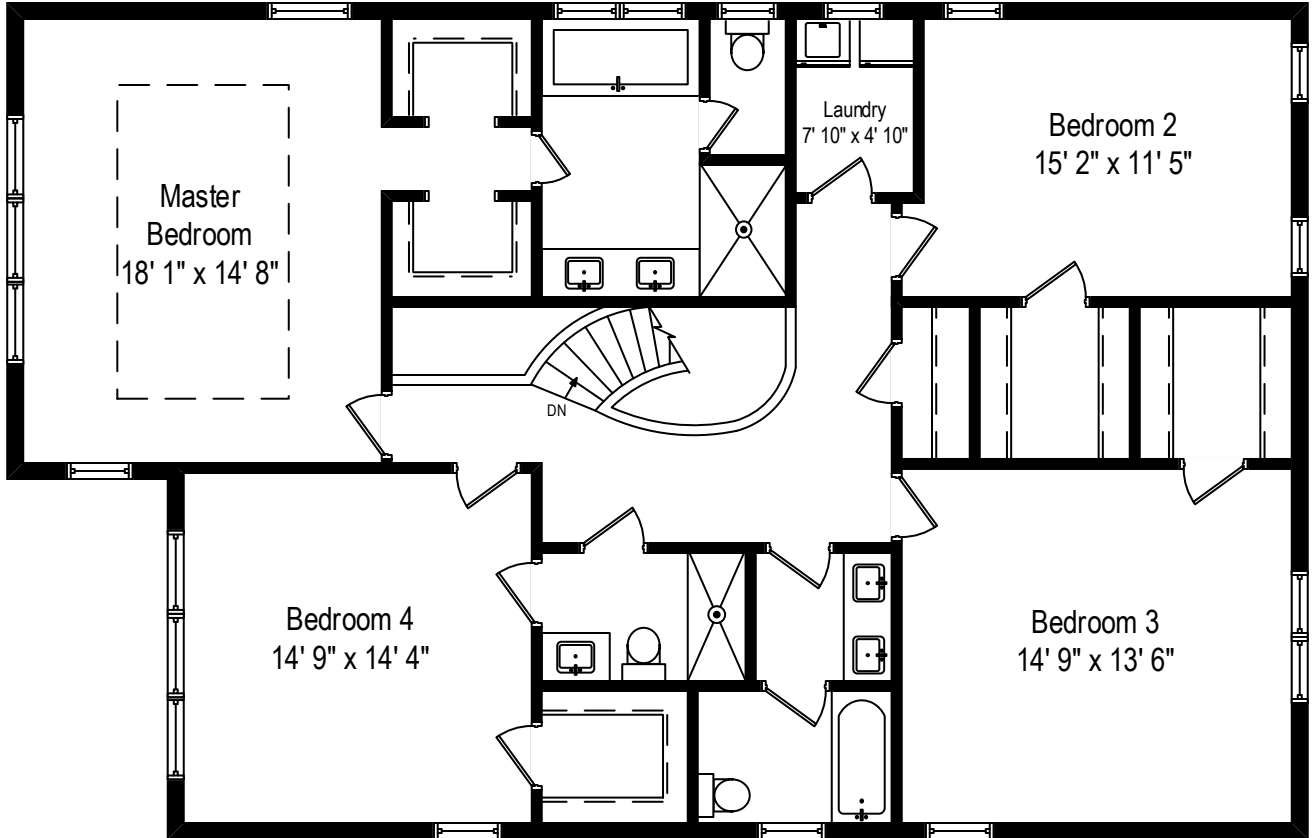

1015 Spruce - Winnetka, IL 60093

First Level

All dimensions are approximate. This plan is for marketing purposes only.

1015 Spruce - Winnetka, IL 60093

Second Level

1015 Spruce - Winnetka, IL 60093

Lower Level