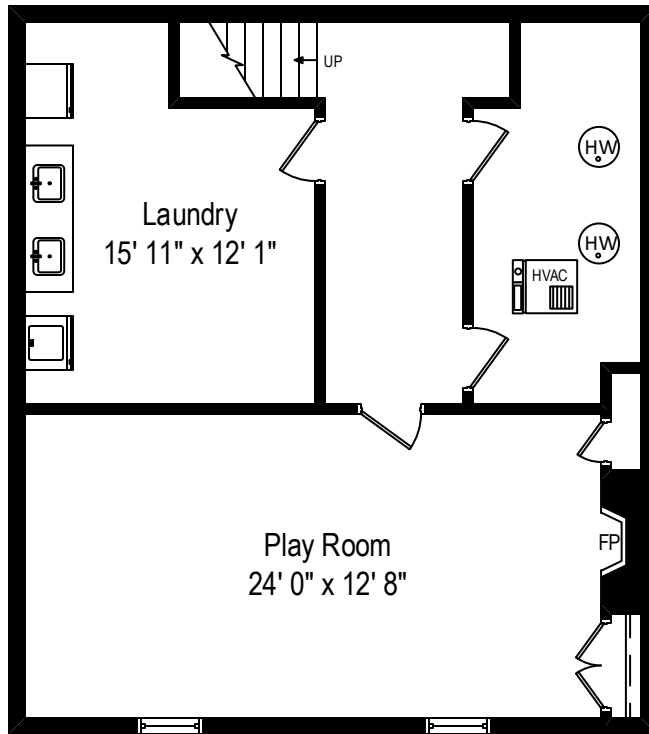

480 Glendale – Winnetka, IL 60093

Second Level

480 Glendale – Winnetka, IL 60093

Second Level

480 Glendale – Winnetka, IL 60093

Lower Level