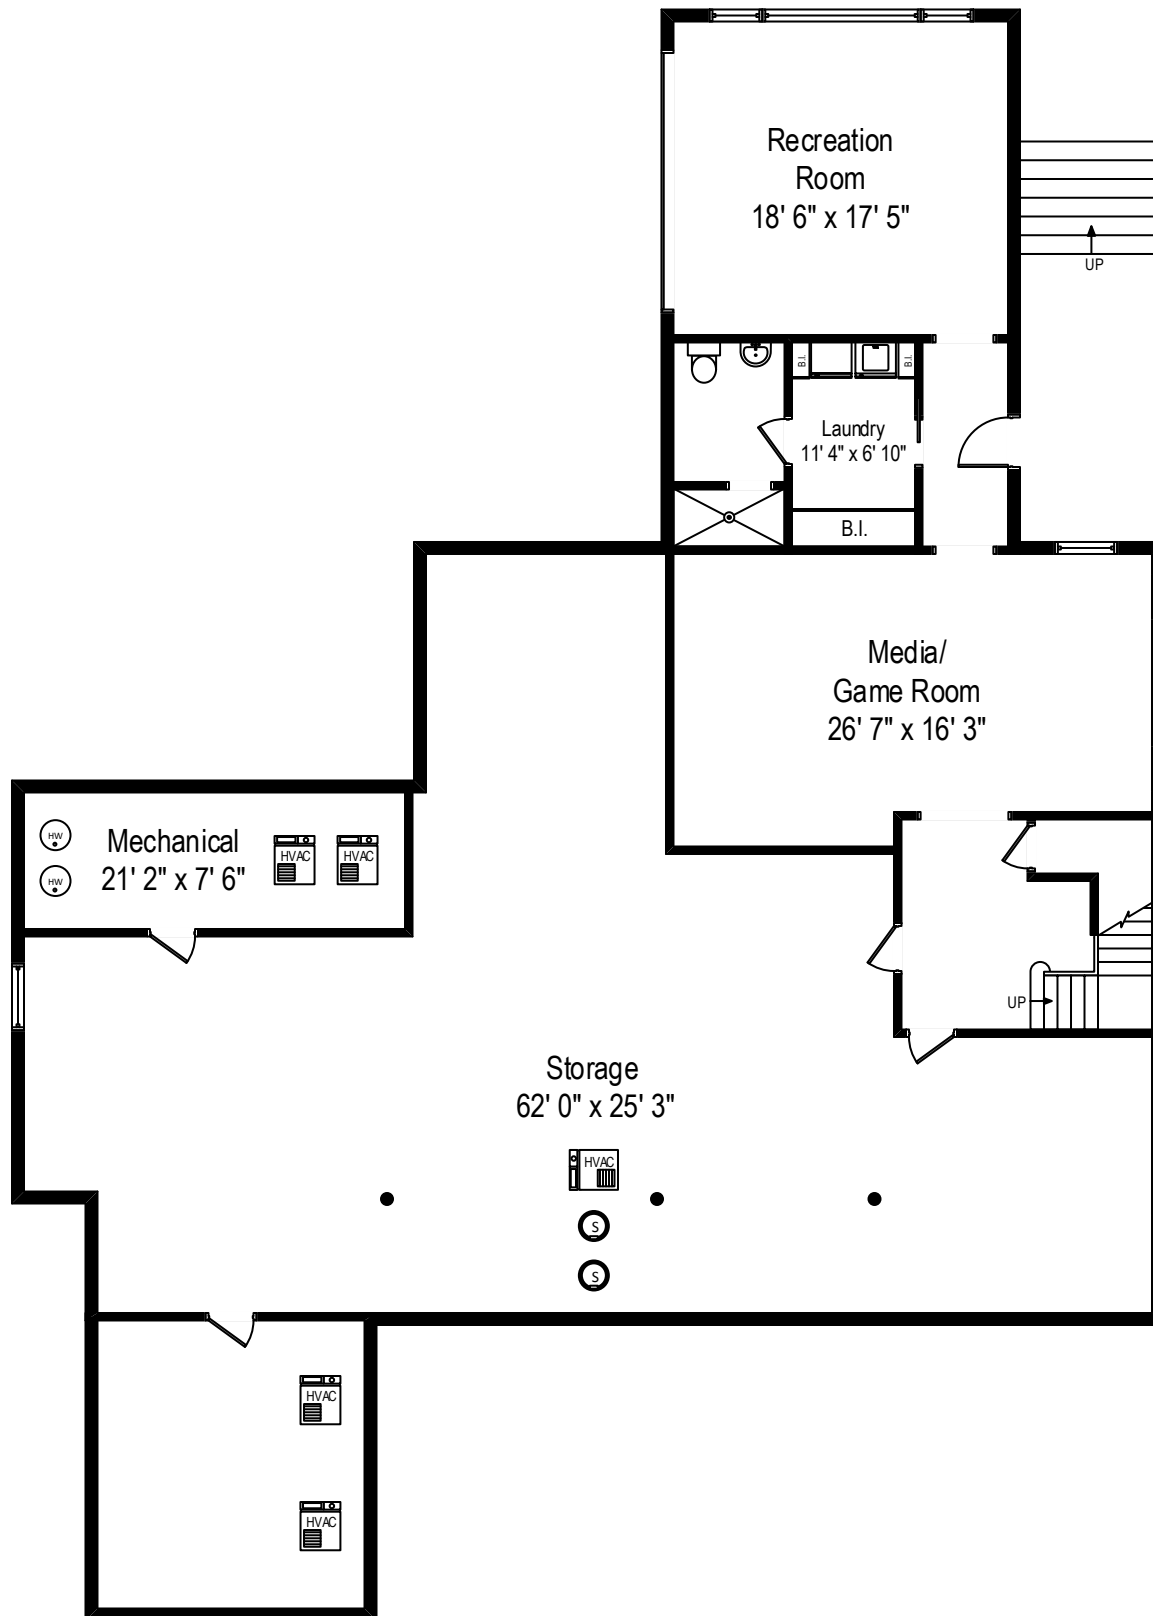

381 Sheridan Road – Winnetka, IL 60093

First Level

All dimensions are approximate. This plan is for marketing purposes only.

381 Sheridan Road – Winnetka, IL 60093

Second Level

381 Sheridan Road – Winnetka, IL 60093

Lower Level