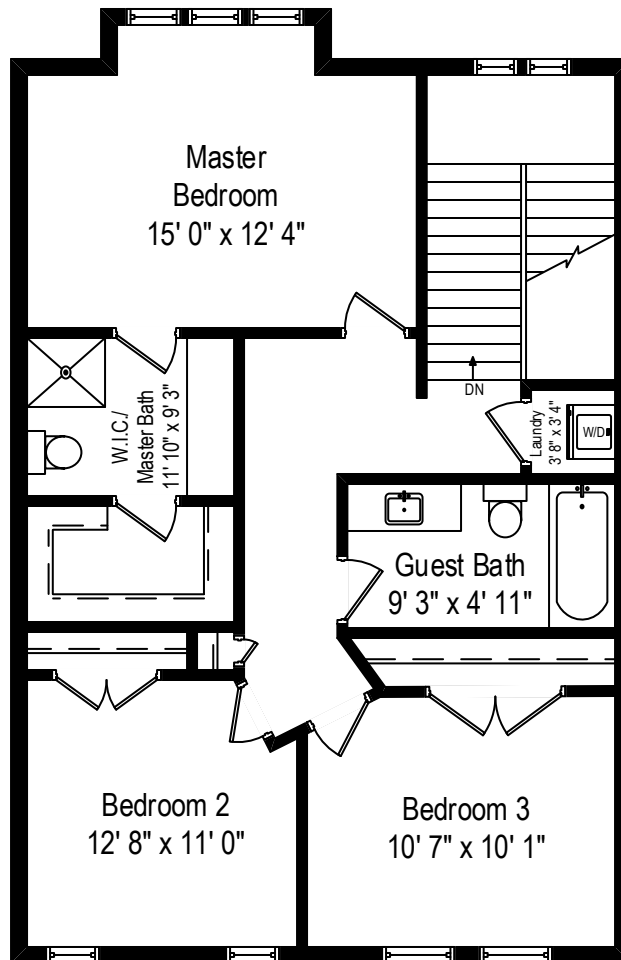

2173 Coral Lane – Glenview, IL 60026

First Level

2173 Coral Lane – Glenview, IL 60026

Second Level

All dimensions are approximate. This plan is for marketing purposes only.

2173 Coral Lane – Glenview, IL 60026

Lower Level