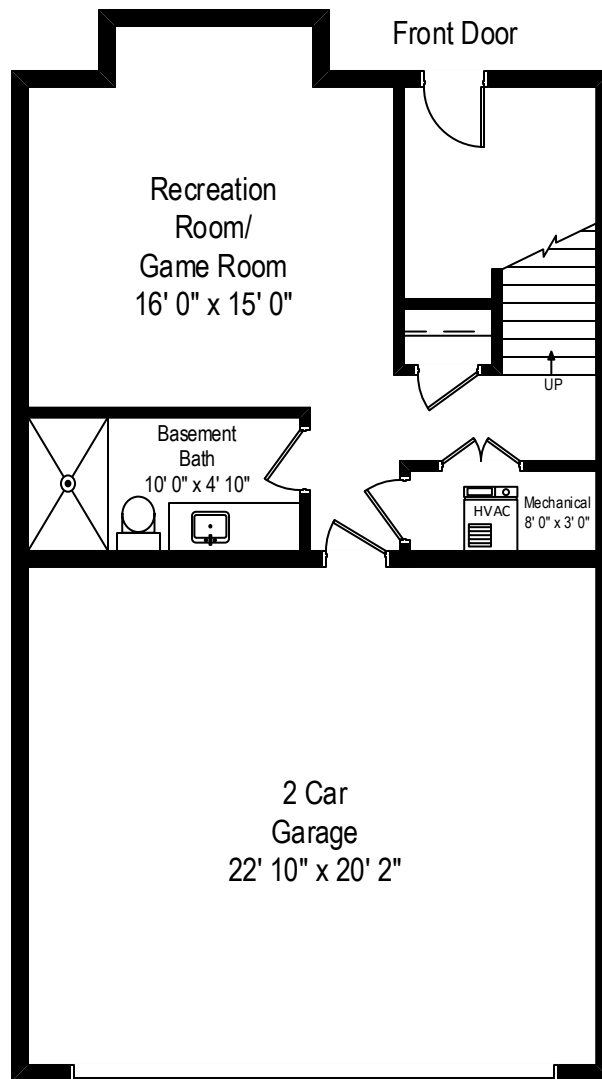

2173 Coral Lane – Glenview, IL 60026

First Level

2173 Coral Lane – Glenview, IL 60026

Second Level

All dimensions are approximate. This plan is for marketing purposes only.

2173 Coral Lane – Glenview, IL 60026

Lower Level