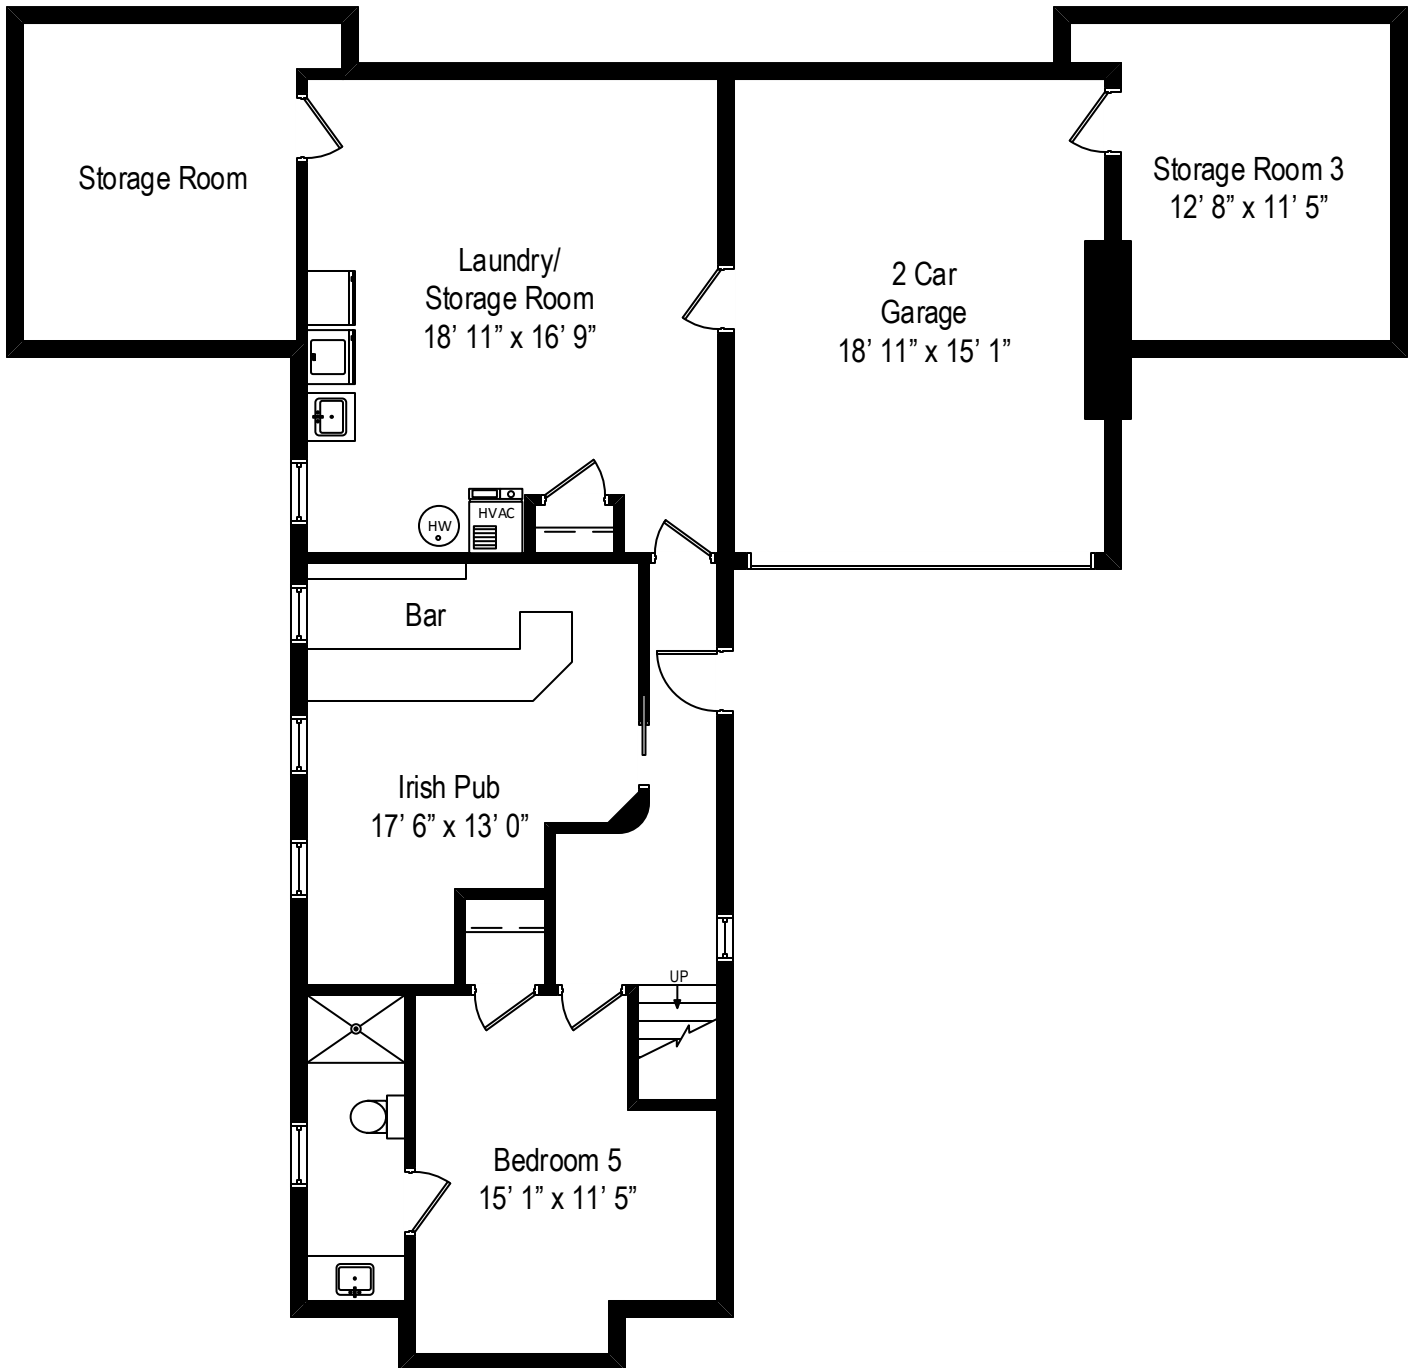

2001 Golden Gate Drive – Long Beach, IN 46360

Main Level

All dimensions are approximate. This plan is for marketing purposes only.

2001 Golden Gate Drive – Long Beach, IN 46360

Upper Level

All dimensions are approximate. This plan is for marketing purposes only.

2001 Golden Gate Drive – Long Beach, IN 46360

Lower Level

All dimensions are approximate. This plan is for marketing purposes only.