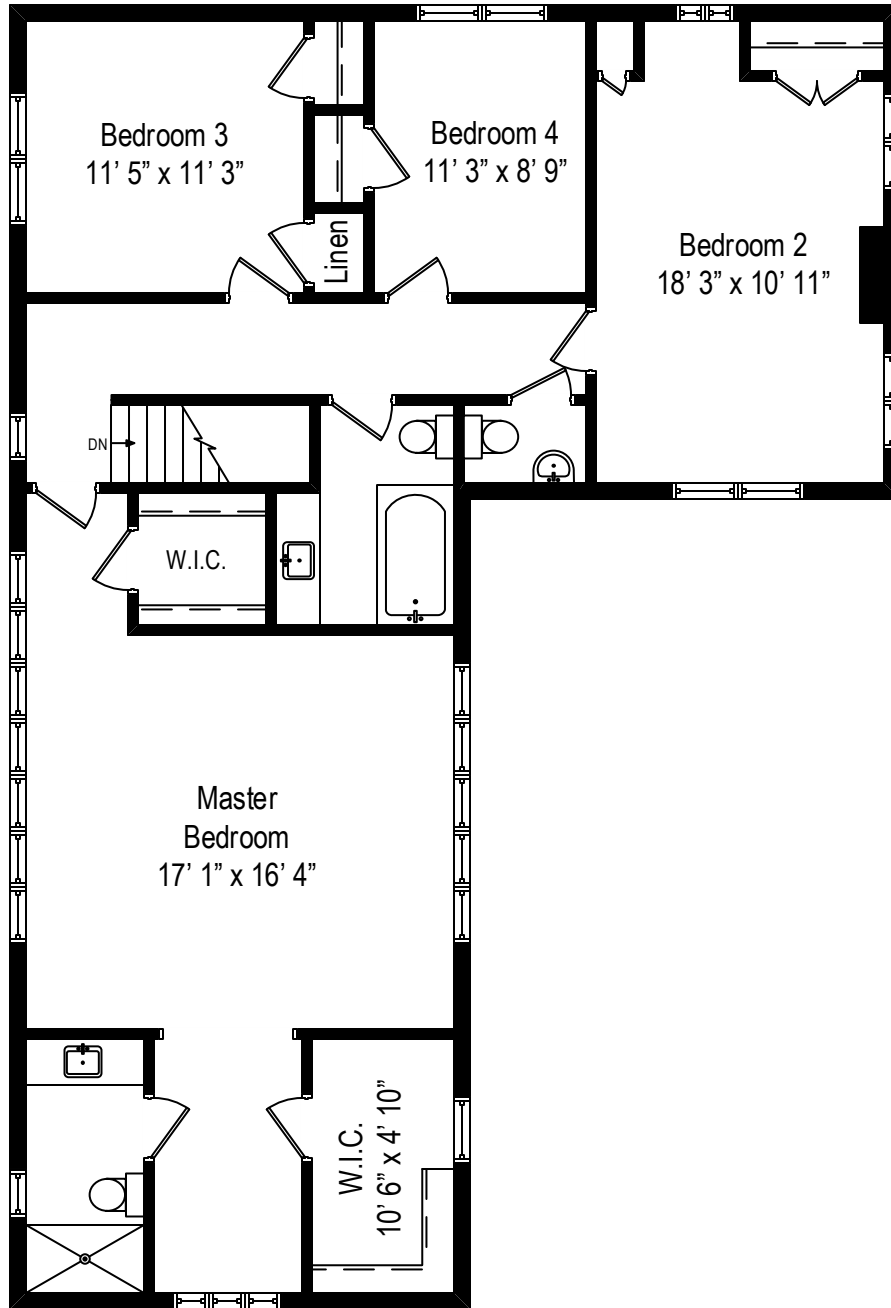

2001 Golden Gate Drive – Long Beach, IN 46360

Main Level

All dimensions are approximate. This plan is for marketing purposes only.

2001 Golden Gate Drive – Long Beach, IN 46360

Upper Level

All dimensions are approximate. This plan is for marketing purposes only.

2001 Golden Gate Drive – Long Beach, IN 46360

Lower Level

All dimensions are approximate. This plan is for marketing purposes only.