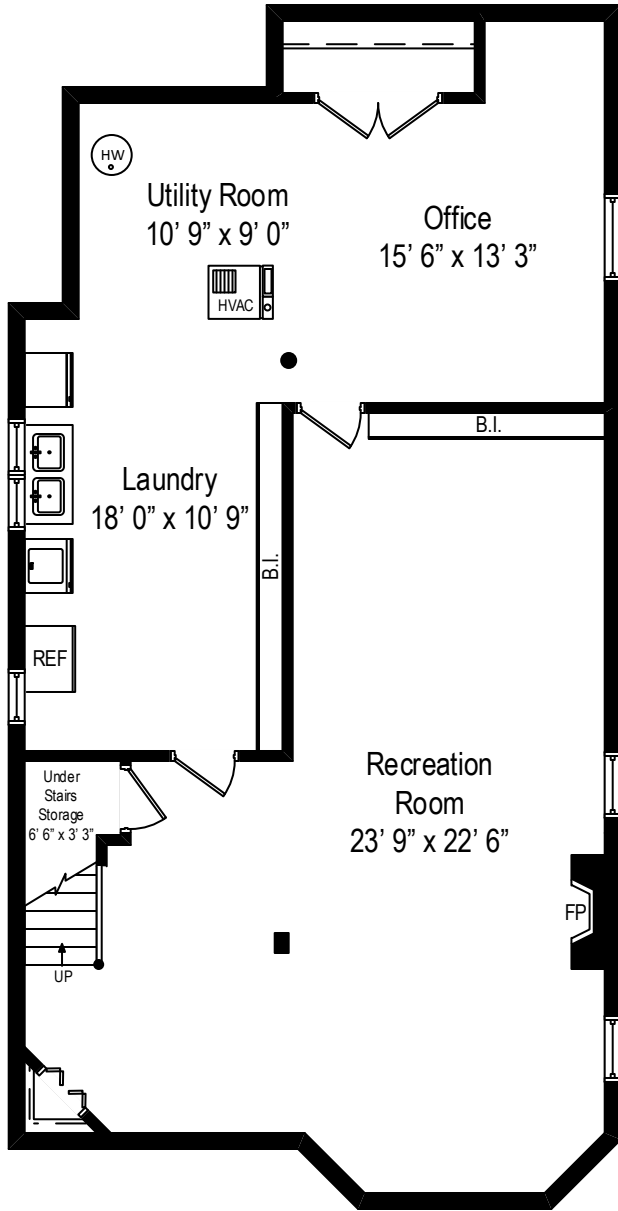

2914 W. Rascher – Chicago, IL 60625

First Level

All dimensions are approximate. This plan is for marketing purposes only.

2914 W. Rascher – Chicago, IL 60625

Second Level

All dimensions are approximate. This plan is for marketing purposes only.

2914 W. Rascher – Chicago, IL 60625

Lower Level