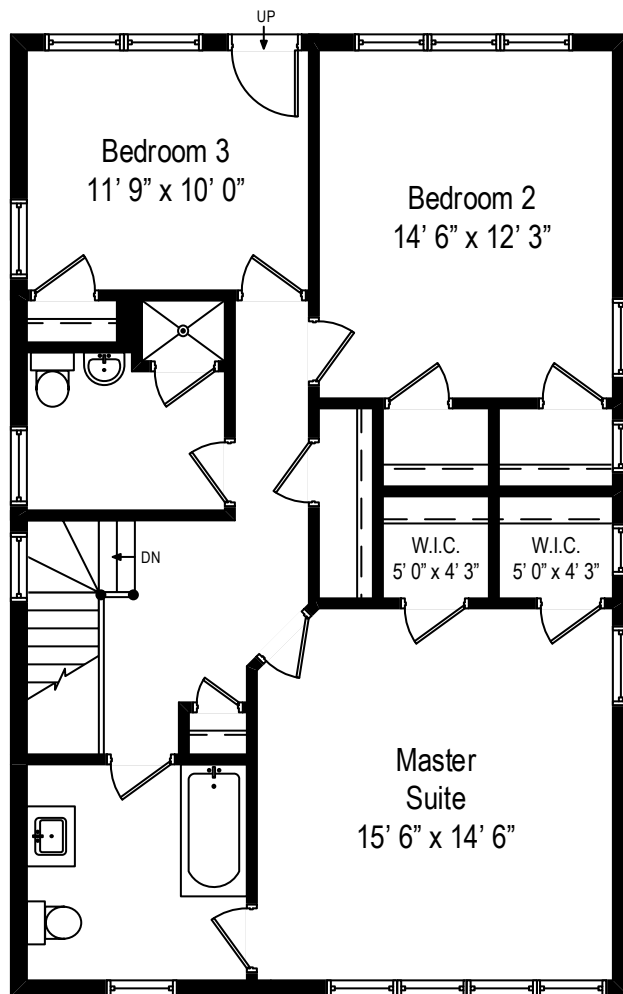

2914 W. Rascher – Chicago, IL 60625

First Level

All dimensions are approximate. This plan is for marketing purposes only.

2914 W. Rascher – Chicago, IL 60625

Second Level

All dimensions are approximate. This plan is for marketing purposes only.

2914 W. Rascher – Chicago, IL 60625

Lower Level