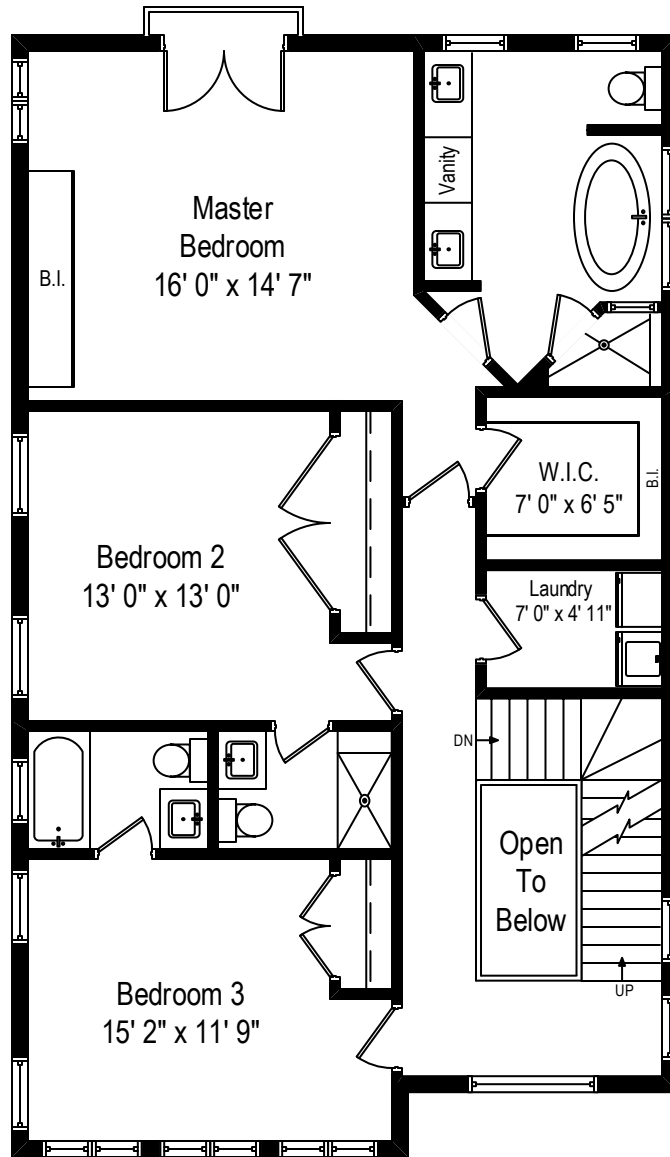

2008 Elmwood Avenue – Wilmette, IL 60091

First Level

All dimensions are approximate. This plan is for marketing purposes only.

2008 Elmwood Avenue – Wilmette, IL 60091

Second Level

All dimensions are approximate. This plan is for marketing purposes only.

2008 Elmwood Avenue – Wilmette, IL 60091

Third Level

All dimensions are approximate. This plan is for marketing purposes only.

2008 Elmwood Avenue – Wilmette, IL 60091

Lower Level

All dimensions are approximate. This plan is for marketing purposes only.