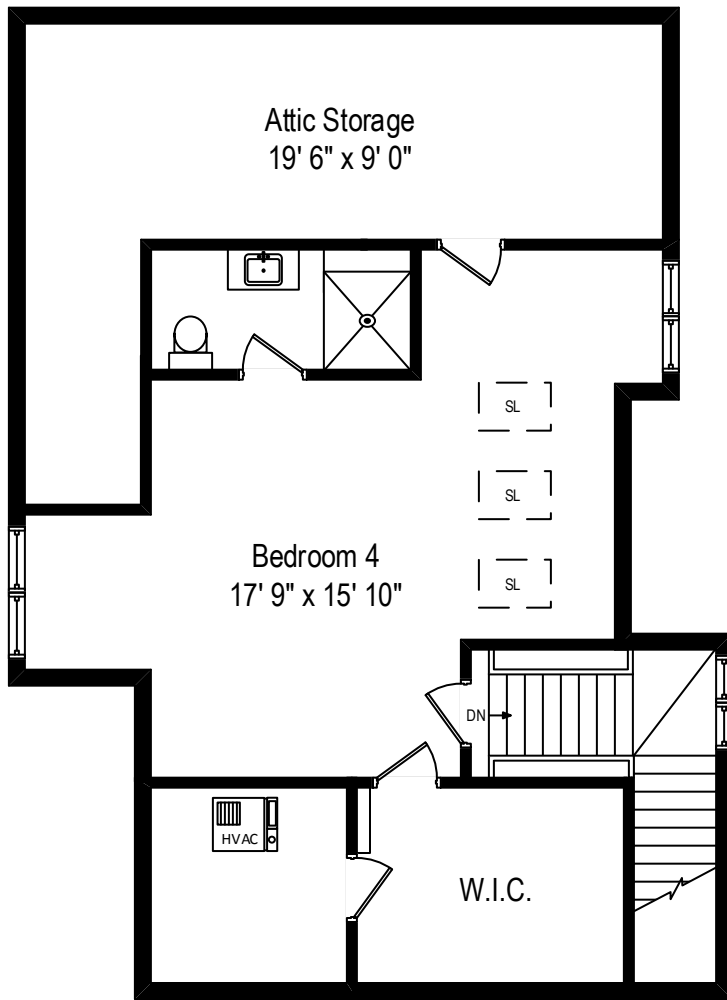

2008 Elmwood Avenue – Wilmette, IL 60091

First Level

All dimensions are approximate. This plan is for marketing purposes only.

2008 Elmwood Avenue – Wilmette, IL 60091

Second Level

All dimensions are approximate. This plan is for marketing purposes only.

2008 Elmwood Avenue – Wilmette, IL 60091

Third Level

All dimensions are approximate. This plan is for marketing purposes only.

2008 Elmwood Avenue – Wilmette, IL 60091

Lower Level

All dimensions are approximate. This plan is for marketing purposes only.