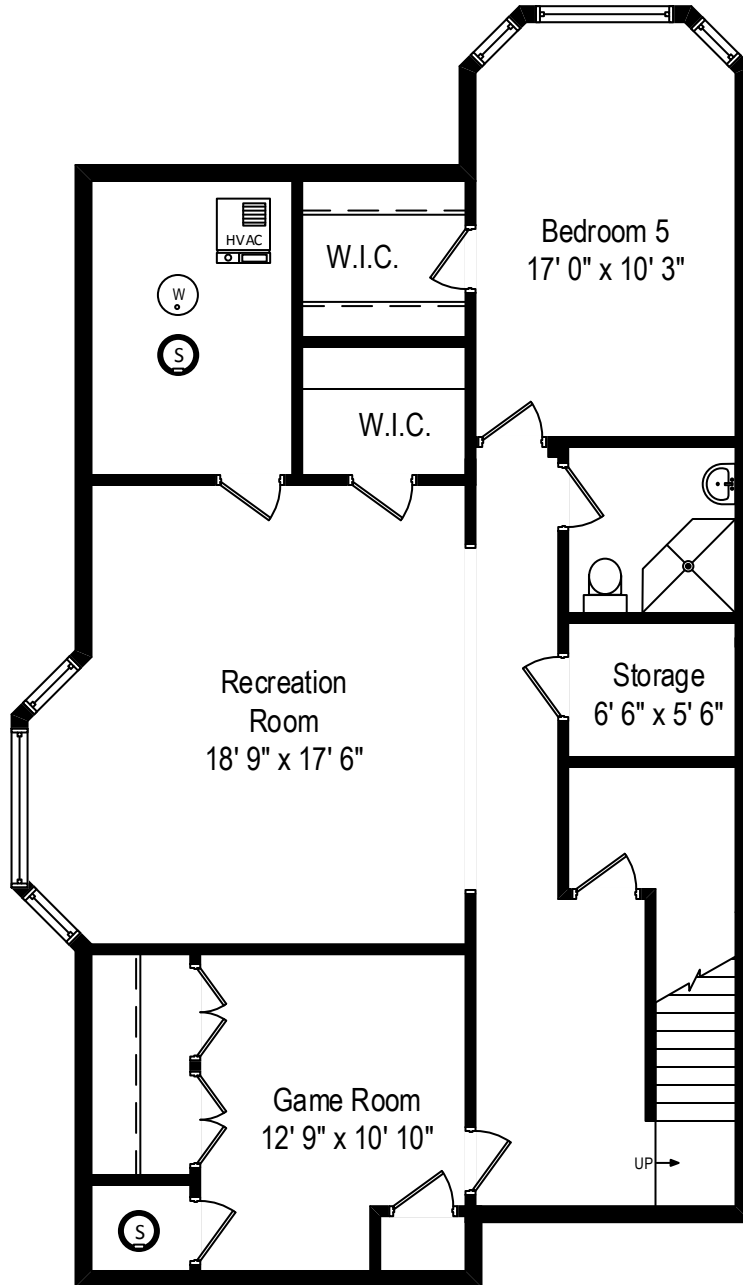

2008 Elmwood Avenue – Wilmette, IL 60091

First Level

All dimensions are approximate. This plan is for marketing purposes only.

2008 Elmwood Avenue – Wilmette, IL 60091

Second Level

All dimensions are approximate. This plan is for marketing purposes only.

2008 Elmwood Avenue – Wilmette, IL 60091

Third Level

All dimensions are approximate. This plan is for marketing purposes only.

2008 Elmwood Avenue – Wilmette, IL 60091

Lower Level

All dimensions are approximate. This plan is for marketing purposes only.