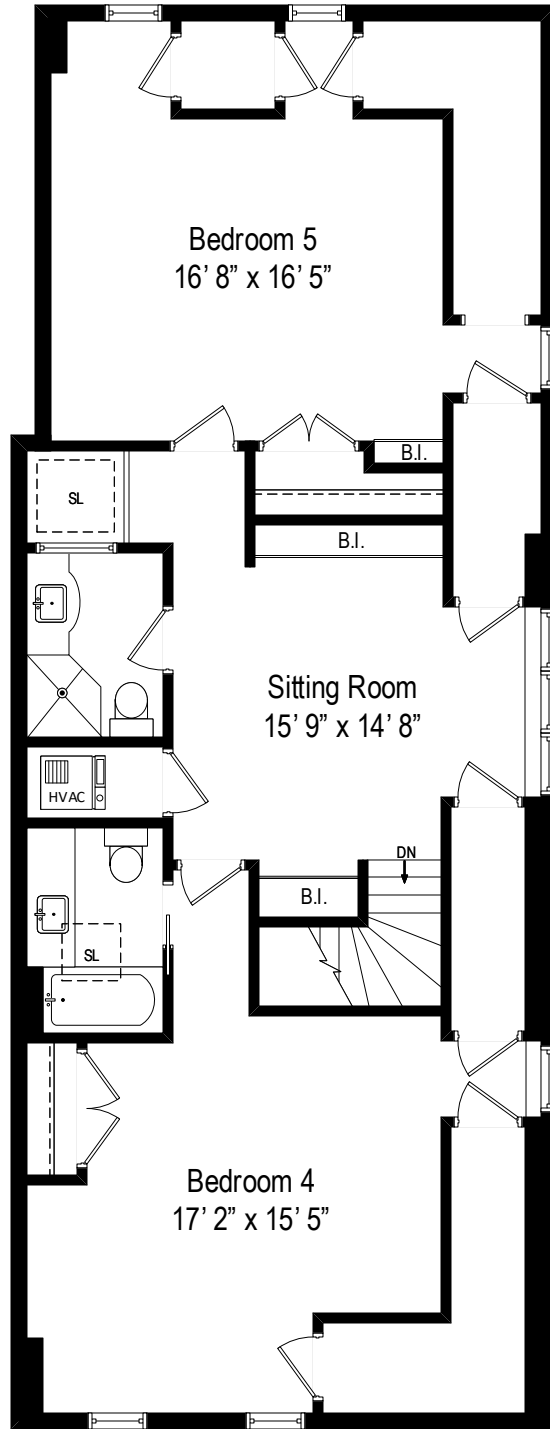

839 W Webster - Chicago, IL 60614

First Level

All dimensions are approximate. This plan is for marketing purposes only.

839 W Webster - Chicago, IL 60614

Second Level

All dimensions are approximate. This plan is for marketing purposes only.

839 W Webster - Chicago, IL 60614

Third Level

All dimensions are approximate. This plan is for marketing purposes only.

839 W Webster - Chicago, IL 60614

Lower Level