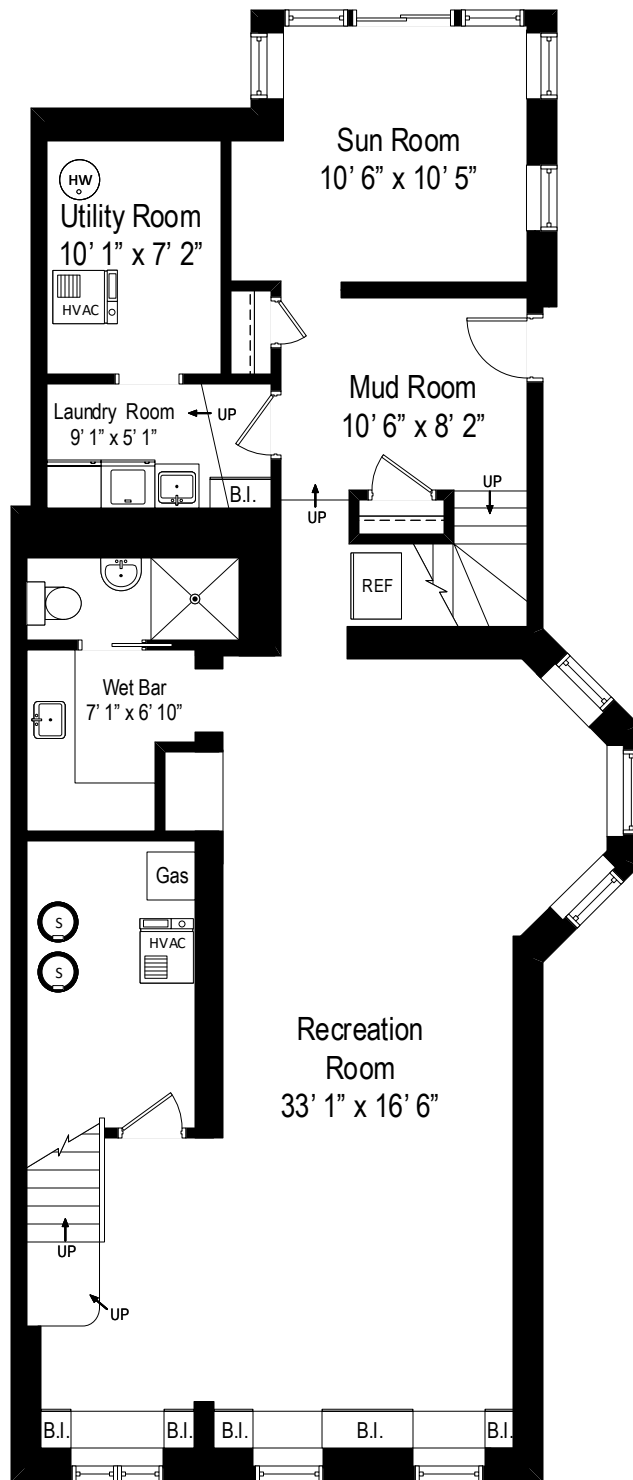

839 W Webster - Chicago, IL 60614

First Level

All dimensions are approximate. This plan is for marketing purposes only.

839 W Webster - Chicago, IL 60614

Second Level

All dimensions are approximate. This plan is for marketing purposes only.

839 W Webster - Chicago, IL 60614

Third Level

All dimensions are approximate. This plan is for marketing purposes only.

839 W Webster - Chicago, IL 60614

Lower Level