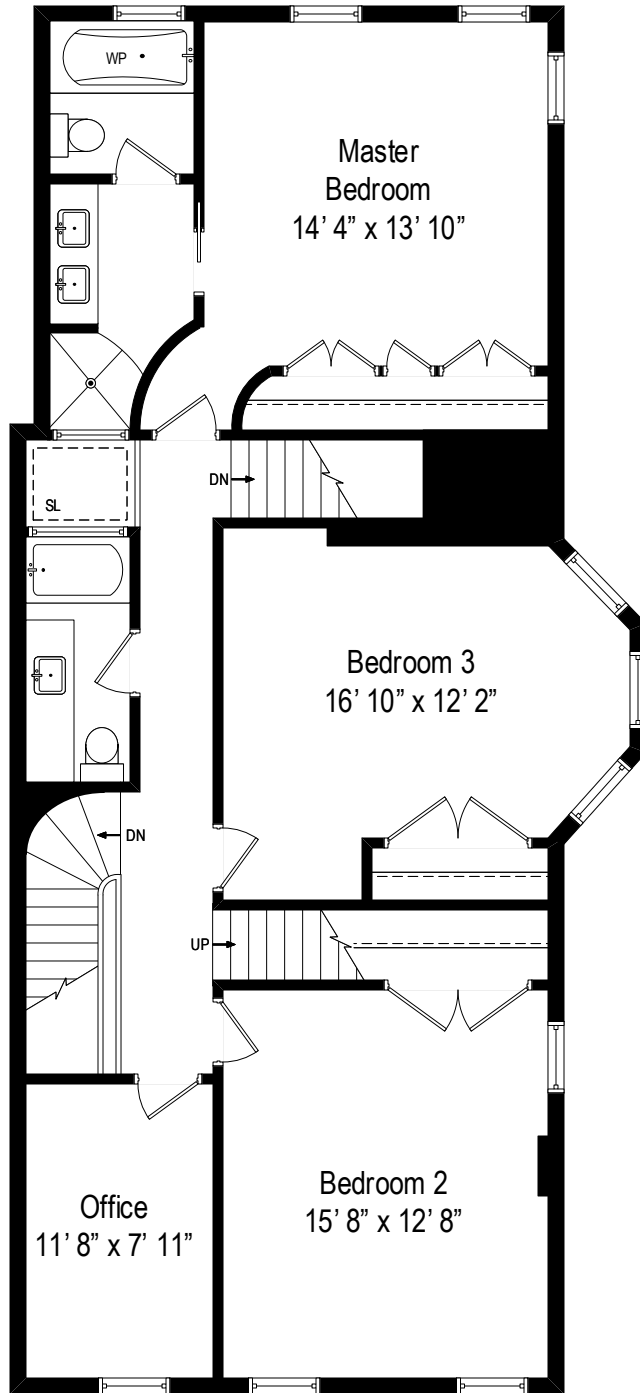

839 W Webster - Chicago, IL 60614

First Level

All dimensions are approximate. This plan is for marketing purposes only.

839 W Webster - Chicago, IL 60614

Second Level

All dimensions are approximate. This plan is for marketing purposes only.

839 W Webster - Chicago, IL 60614

Third Level

All dimensions are approximate. This plan is for marketing purposes only.

839 W Webster - Chicago, IL 60614

Lower Level