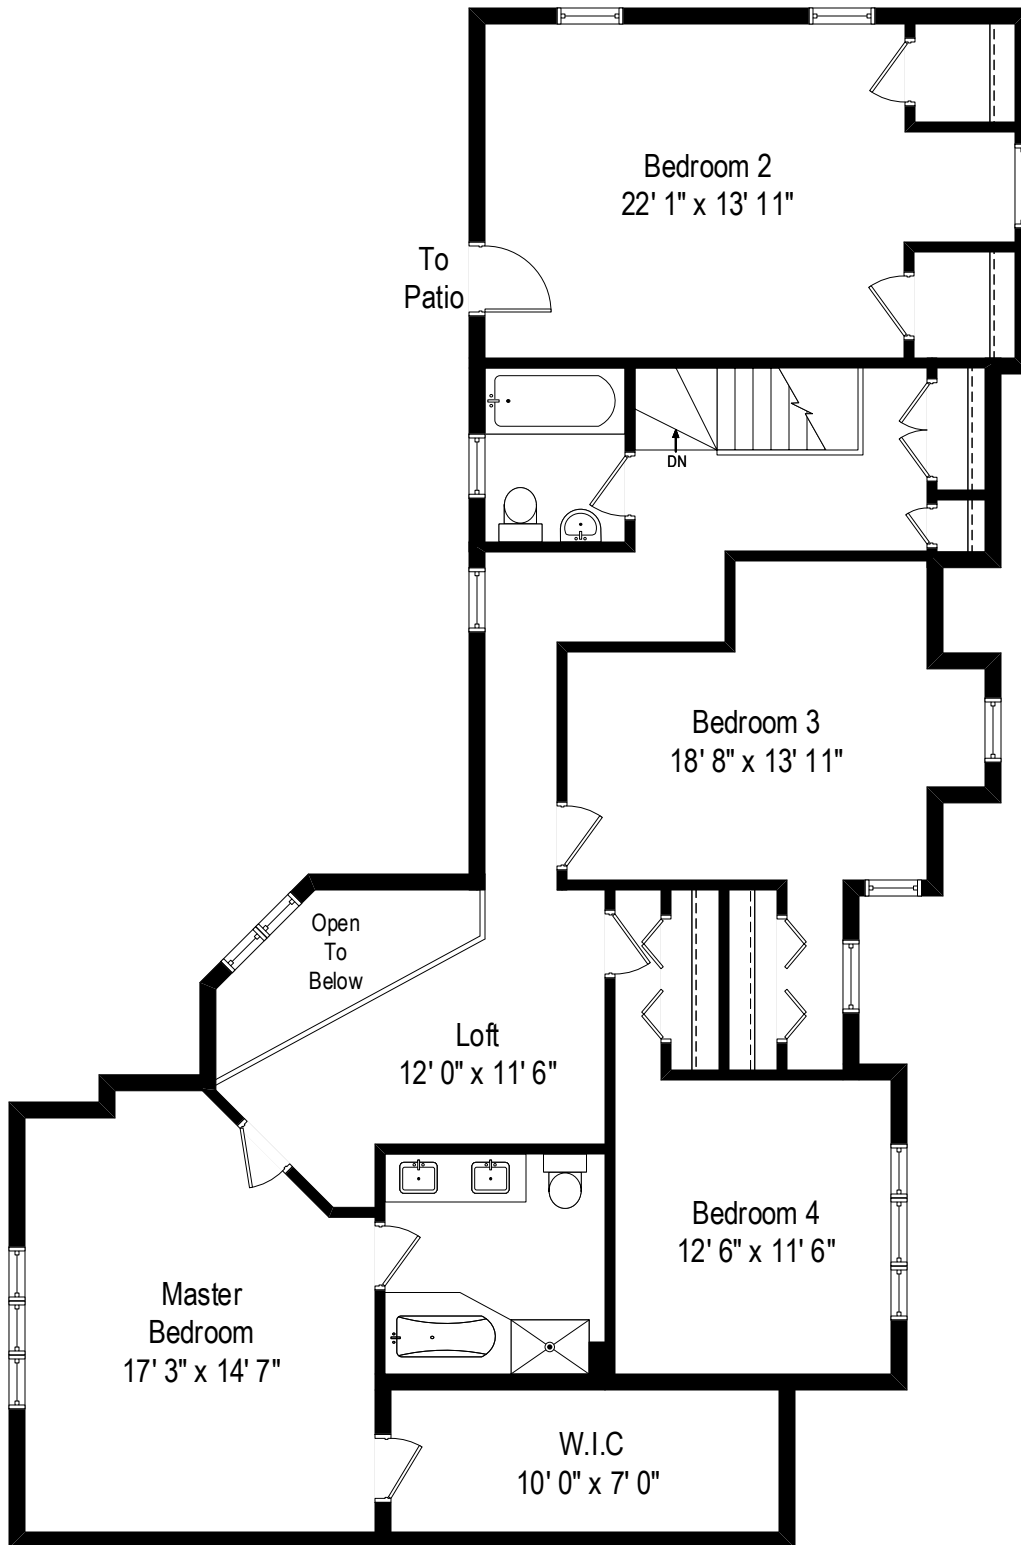

501 Stratford Avenue – Elmhurst, IL 60126

First Level

All dimensions are approximate. This plan is for marketing purposes only.

501 Stratford Avenue – Elmhurst, IL 60126

Second Level

All dimensions are approximate. This plan is for marketing purposes only.

501 Stratford Avenue – Elmhurst, IL 60126

Lower Level

All dimensions are approximate. This plan is for marketing purposes only.