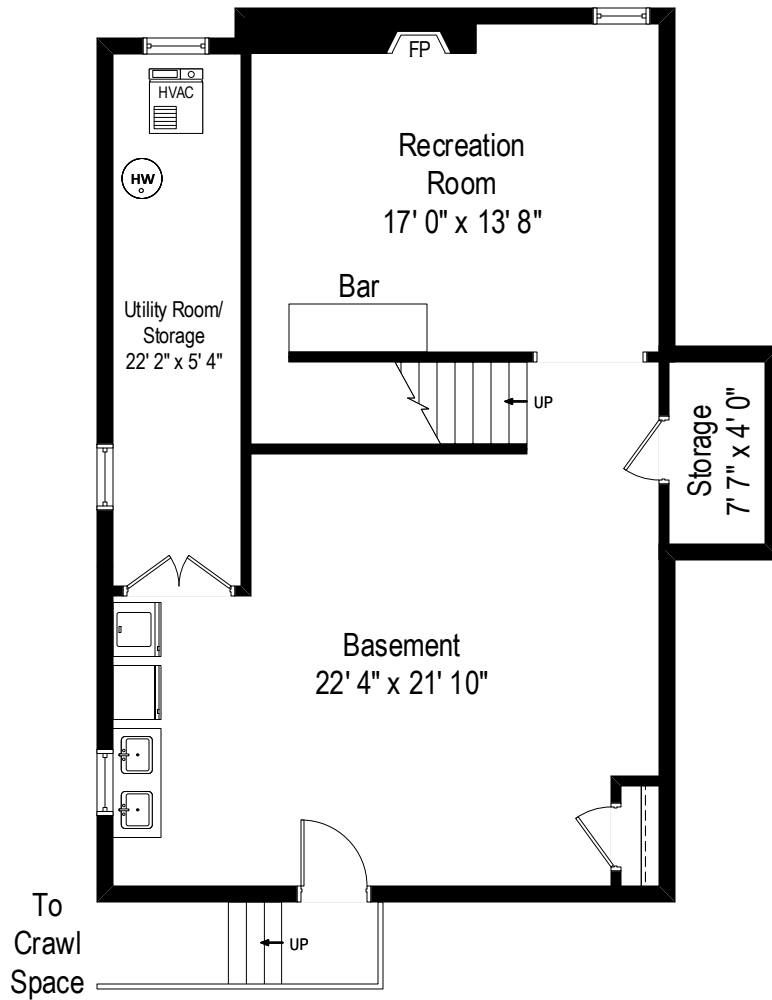

501 Stratford Avenue – Elmhurst, IL 60126

First Level

All dimensions are approximate. This plan is for marketing purposes only.

501 Stratford Avenue – Elmhurst, IL 60126

Second Level

All dimensions are approximate. This plan is for marketing purposes only.

501 Stratford Avenue – Elmhurst, IL 60126

Lower Level

All dimensions are approximate. This plan is for marketing purposes only.