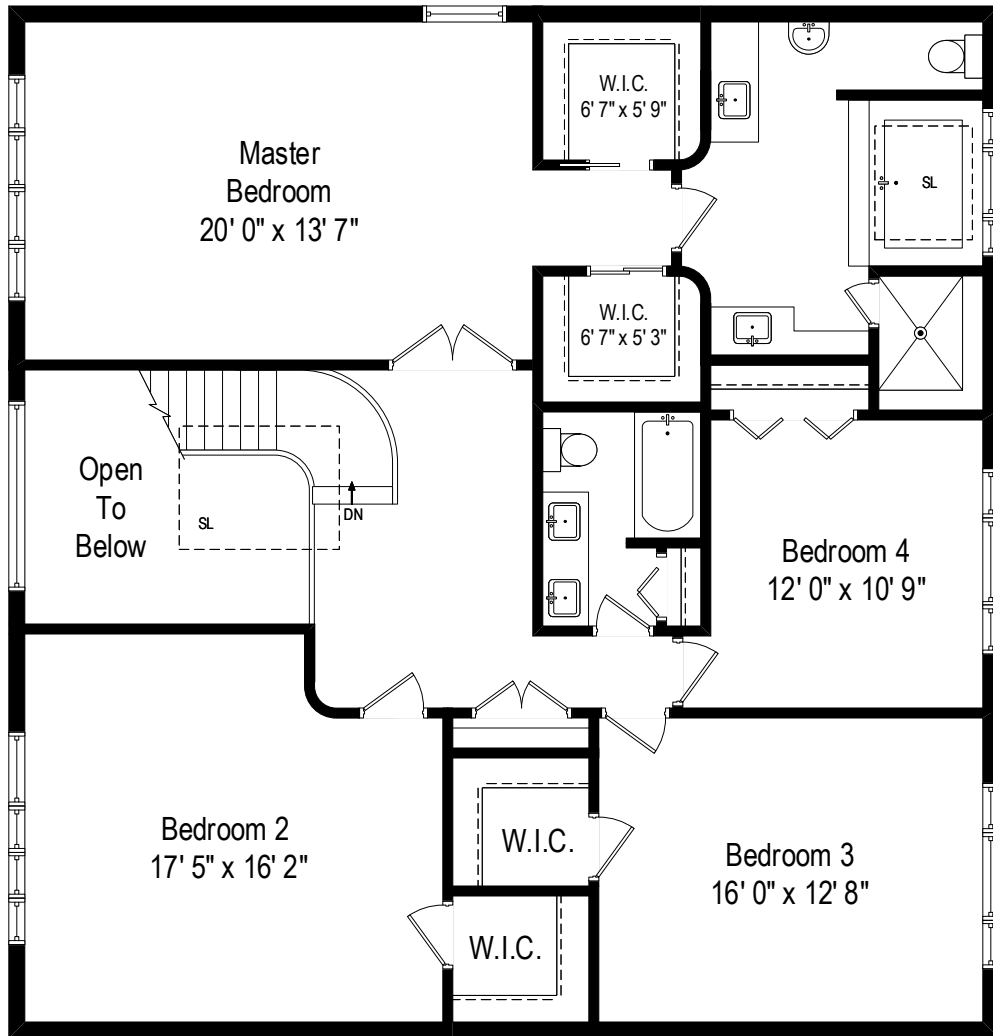

3035 Warbler Place – Highland Park, IL 60035

First Level

All dimensions are approximate. This plan is for marketing purposes only.

3035 Warbler Place – Highland Park, IL 60035

Second Level