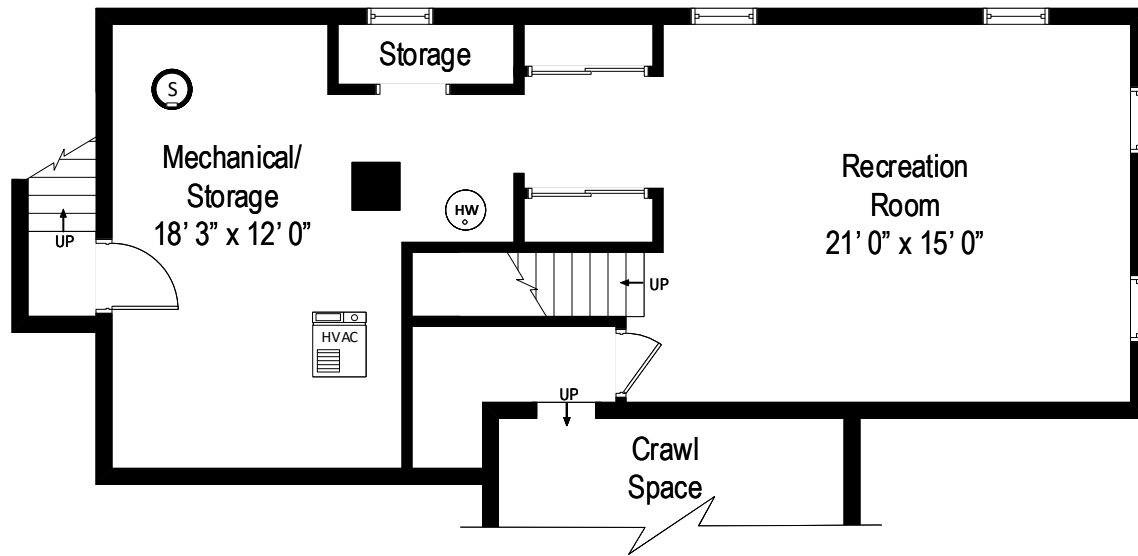

1740 Grove Street - Glenview, IL 60025

First Level

All dimensions are approximate. This plan is for marketing purposes only.

1740 Grove Street - Glenview, IL 60025

Second Level

All dimensions are approximate. This plan is for marketing purposes only.

1740 Grove Street - Glenview, IL 60025

Lower Level

All dimensions are approximate. This plan is for marketing purposes only.