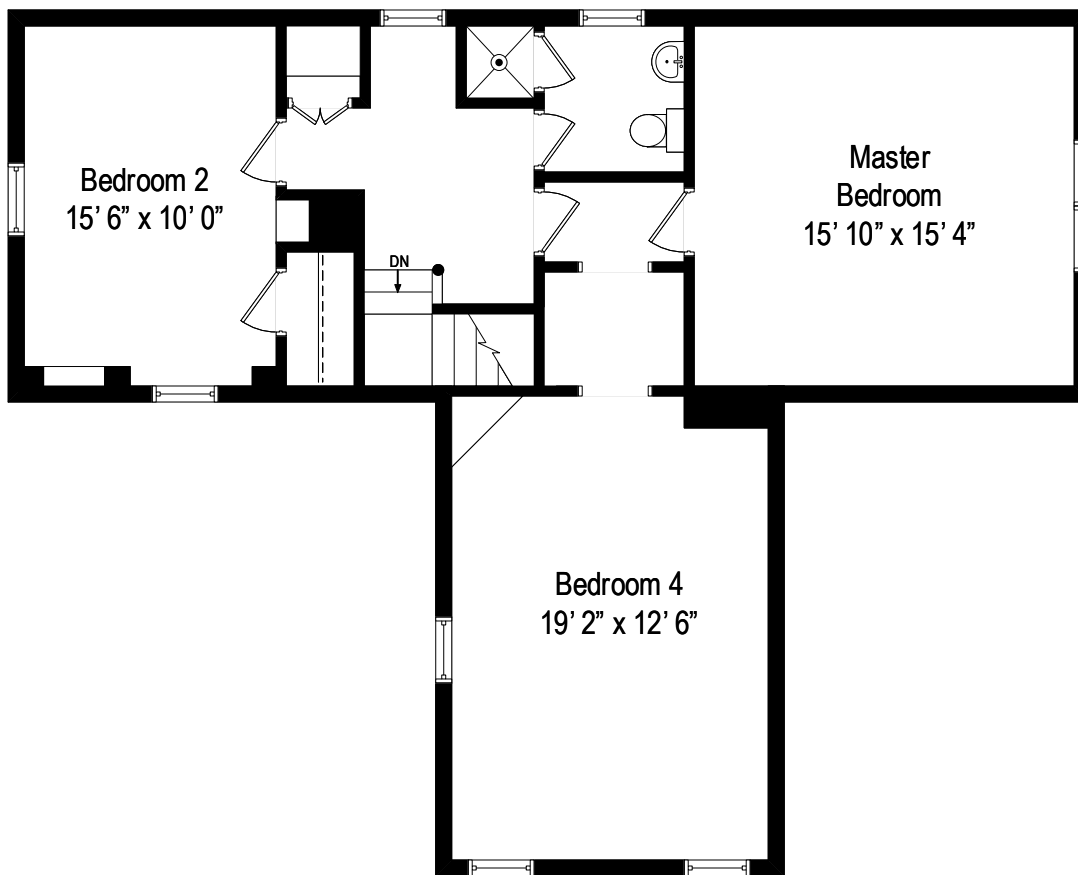

1740 Grove Street - Glenview, IL 60025

First Level

All dimensions are approximate. This plan is for marketing purposes only.

1740 Grove Street - Glenview, IL 60025

Second Level

All dimensions are approximate. This plan is for marketing purposes only.

1740 Grove Street - Glenview, IL 60025

Lower Level

All dimensions are approximate. This plan is for marketing purposes only.