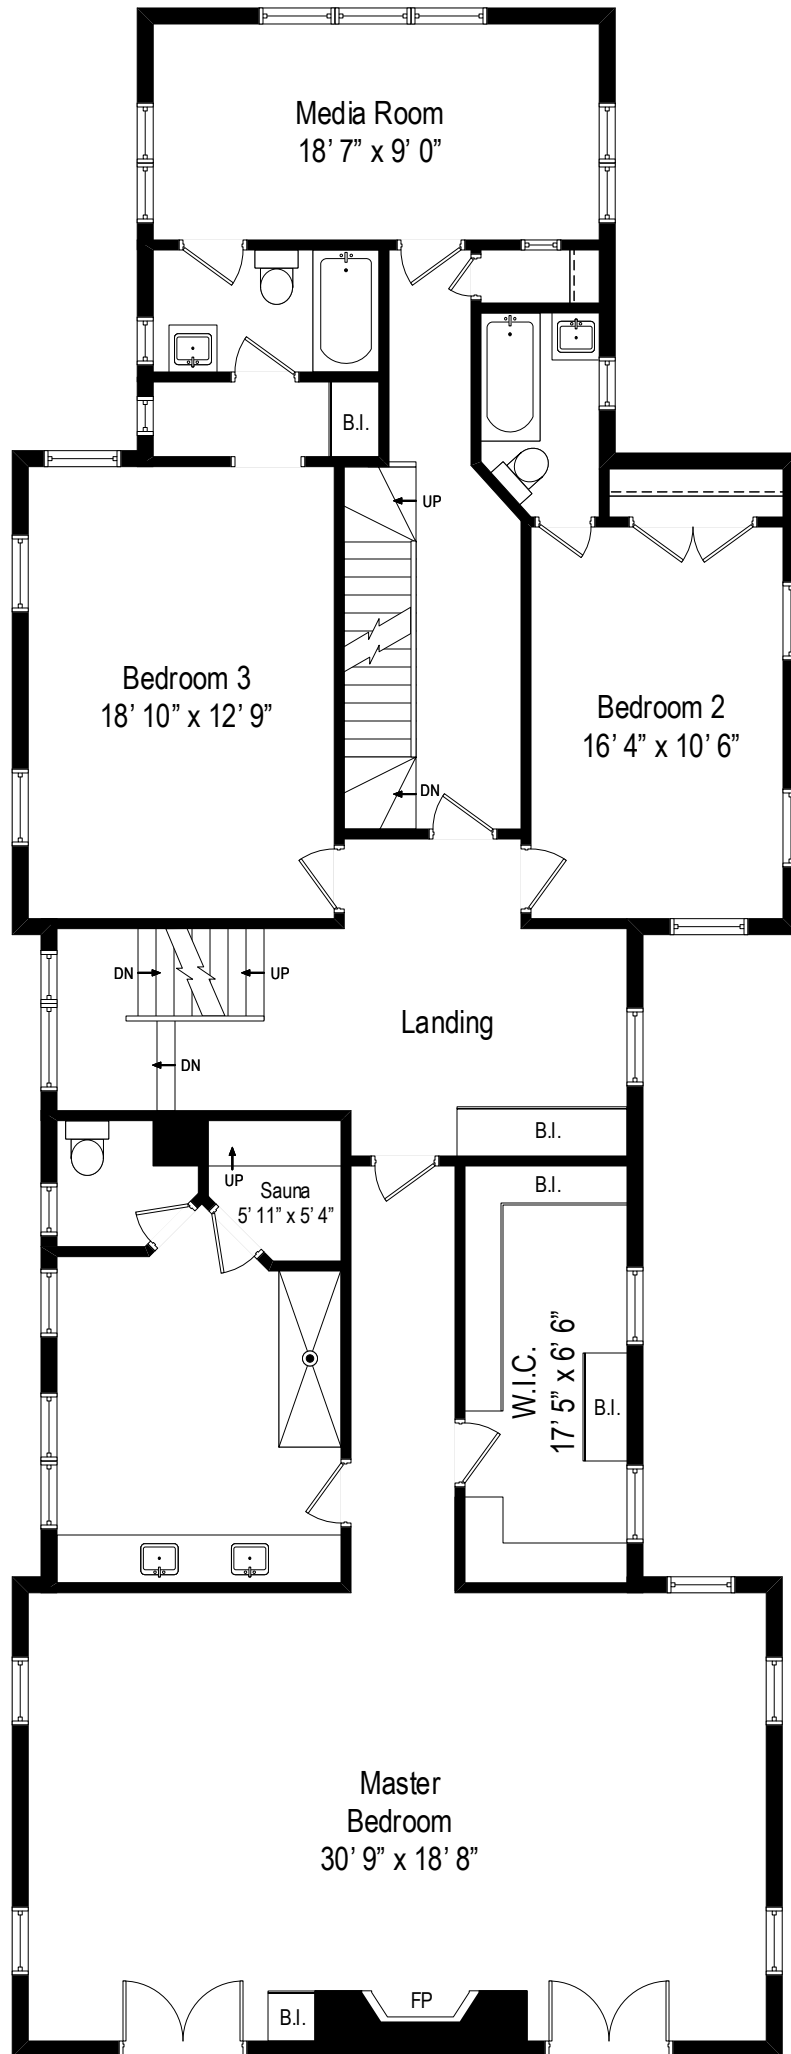

605 Arbor Vitae – Winnetka, IL 60093

First Level

All dimensions are approximate. This plan is for marketing purposes only.

605 Arbor Vitae – Winnetka, IL 60093

Second Level

All dimensions are approximate. This plan is for marketing purposes only.

605 Arbor Vitae – Winnetka, IL 60093

Third Level

605 Arbor Vitae – Winnetka, IL 60093

Lower Level

All dimensions are approximate. This plan is for marketing purposes only.