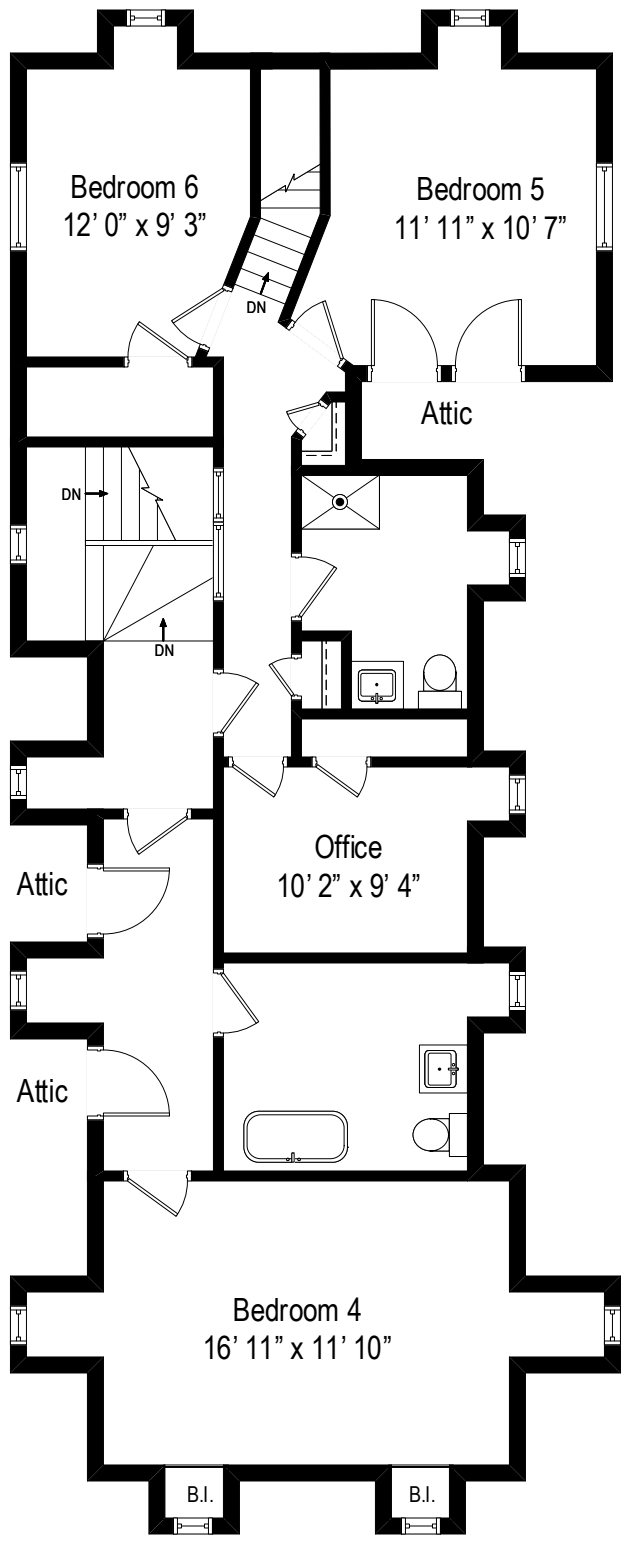

605 Arbor Vitae – Winnetka, IL 60093

First Level

All dimensions are approximate. This plan is for marketing purposes only.

605 Arbor Vitae – Winnetka, IL 60093

Second Level

All dimensions are approximate. This plan is for marketing purposes only.

605 Arbor Vitae – Winnetka, IL 60093

Third Level

605 Arbor Vitae – Winnetka, IL 60093

Lower Level

All dimensions are approximate. This plan is for marketing purposes only.