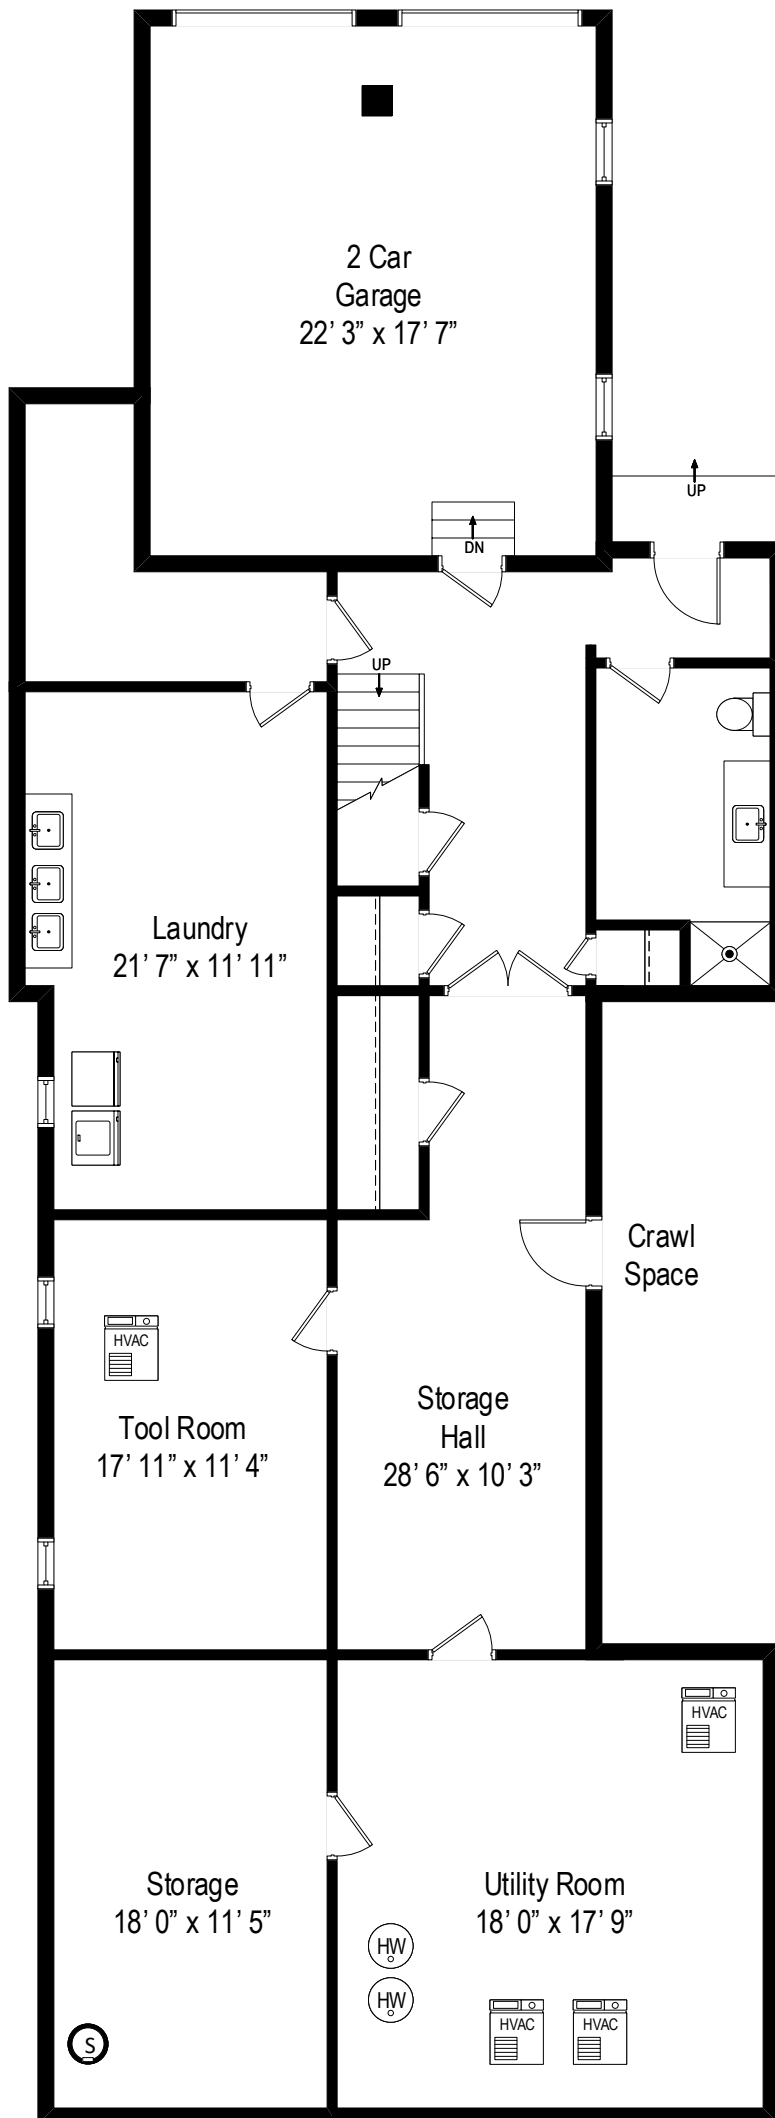

605 Arbor Vitae – Winnetka, IL 60093

First Level

All dimensions are approximate. This plan is for marketing purposes only.

605 Arbor Vitae – Winnetka, IL 60093

Second Level

All dimensions are approximate. This plan is for marketing purposes only.

605 Arbor Vitae – Winnetka, IL 60093

Third Level

605 Arbor Vitae – Winnetka, IL 60093

Lower Level

All dimensions are approximate. This plan is for marketing purposes only.