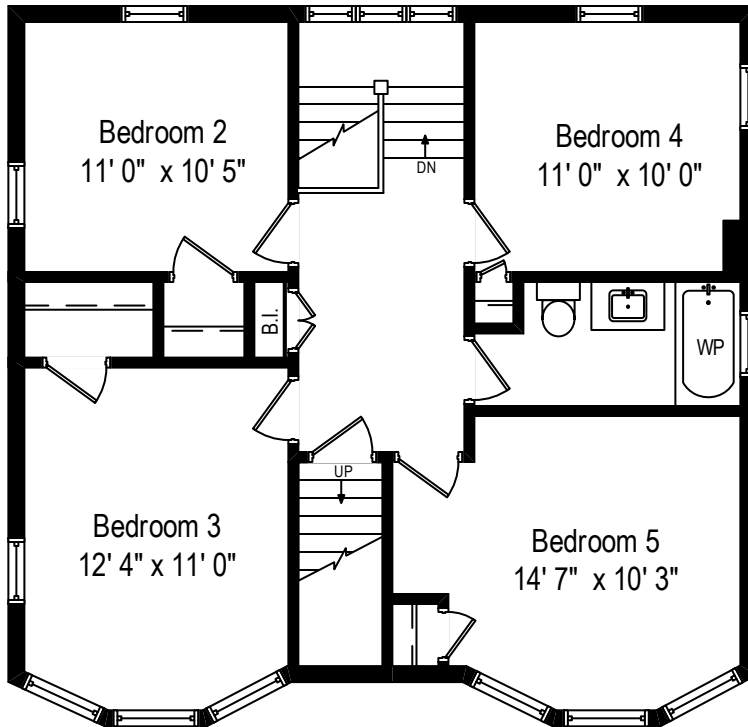

2156 W. Sunnyside Avenue – Chicago, IL 60625

First Level

All dimensions are approximate. This plan is for marketing purposes only.

2156 W. Sunnyside Avenue – Chicago, IL 60625

Second Level

2156 W. Sunnyside Avenue – Chicago, IL 60625