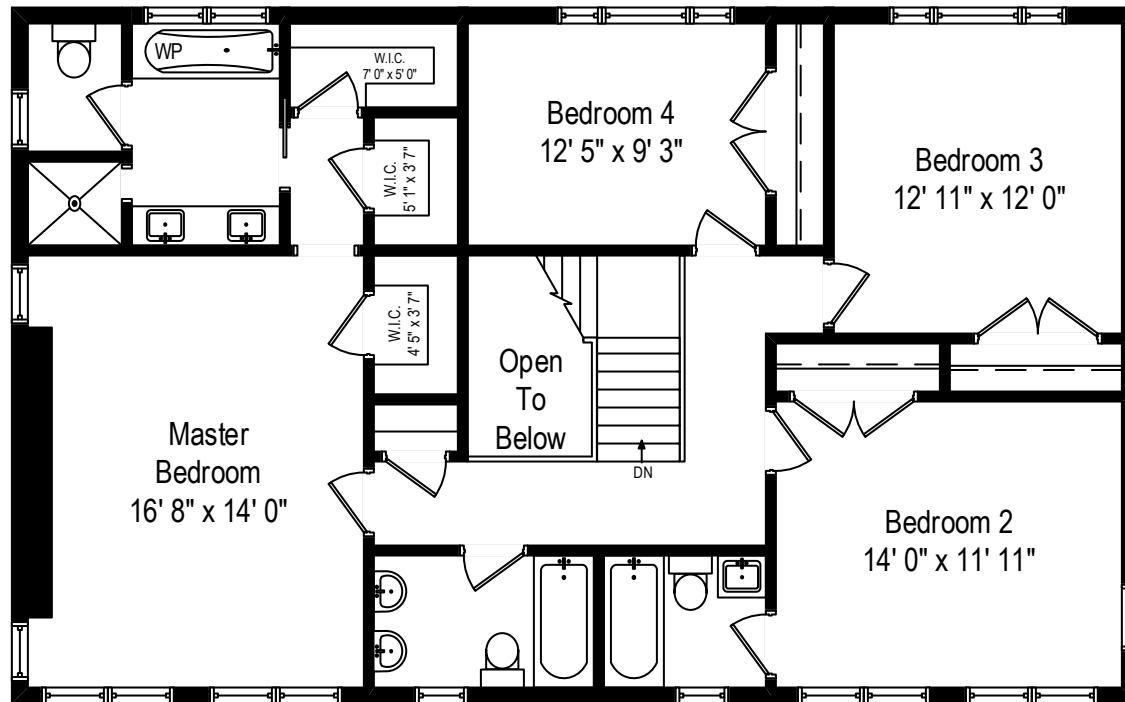

1944 Central Avenue – Wilmette, IL 60091

First Level

1944 Central Avenue – Wilmette, IL 60091

Second Level

All dimensions are approximate. This plan is for marketing purposes only.

1944 Central Avenue – Wilmette, IL 60091

Lower Level

All dimensions are approximate. This plan is for marketing purposes only.