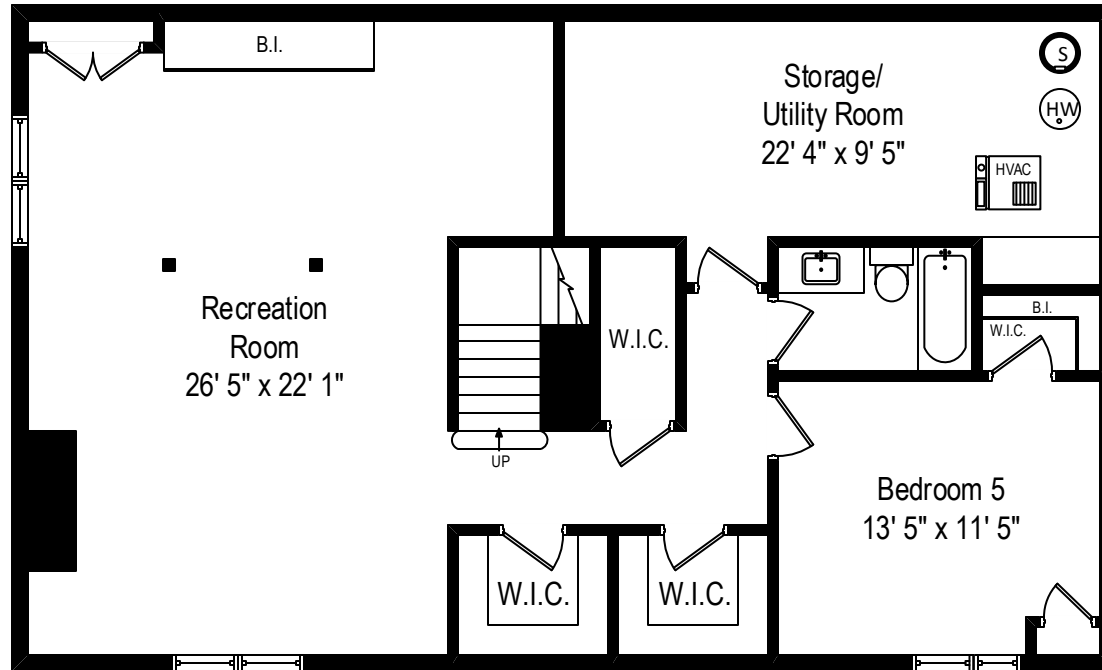

1944 Central Avenue – Wilmette, IL 60091

First Level

1944 Central Avenue – Wilmette, IL 60091

Second Level

All dimensions are approximate. This plan is for marketing purposes only.

1944 Central Avenue – Wilmette, IL 60091

Lower Level

All dimensions are approximate. This plan is for marketing purposes only.