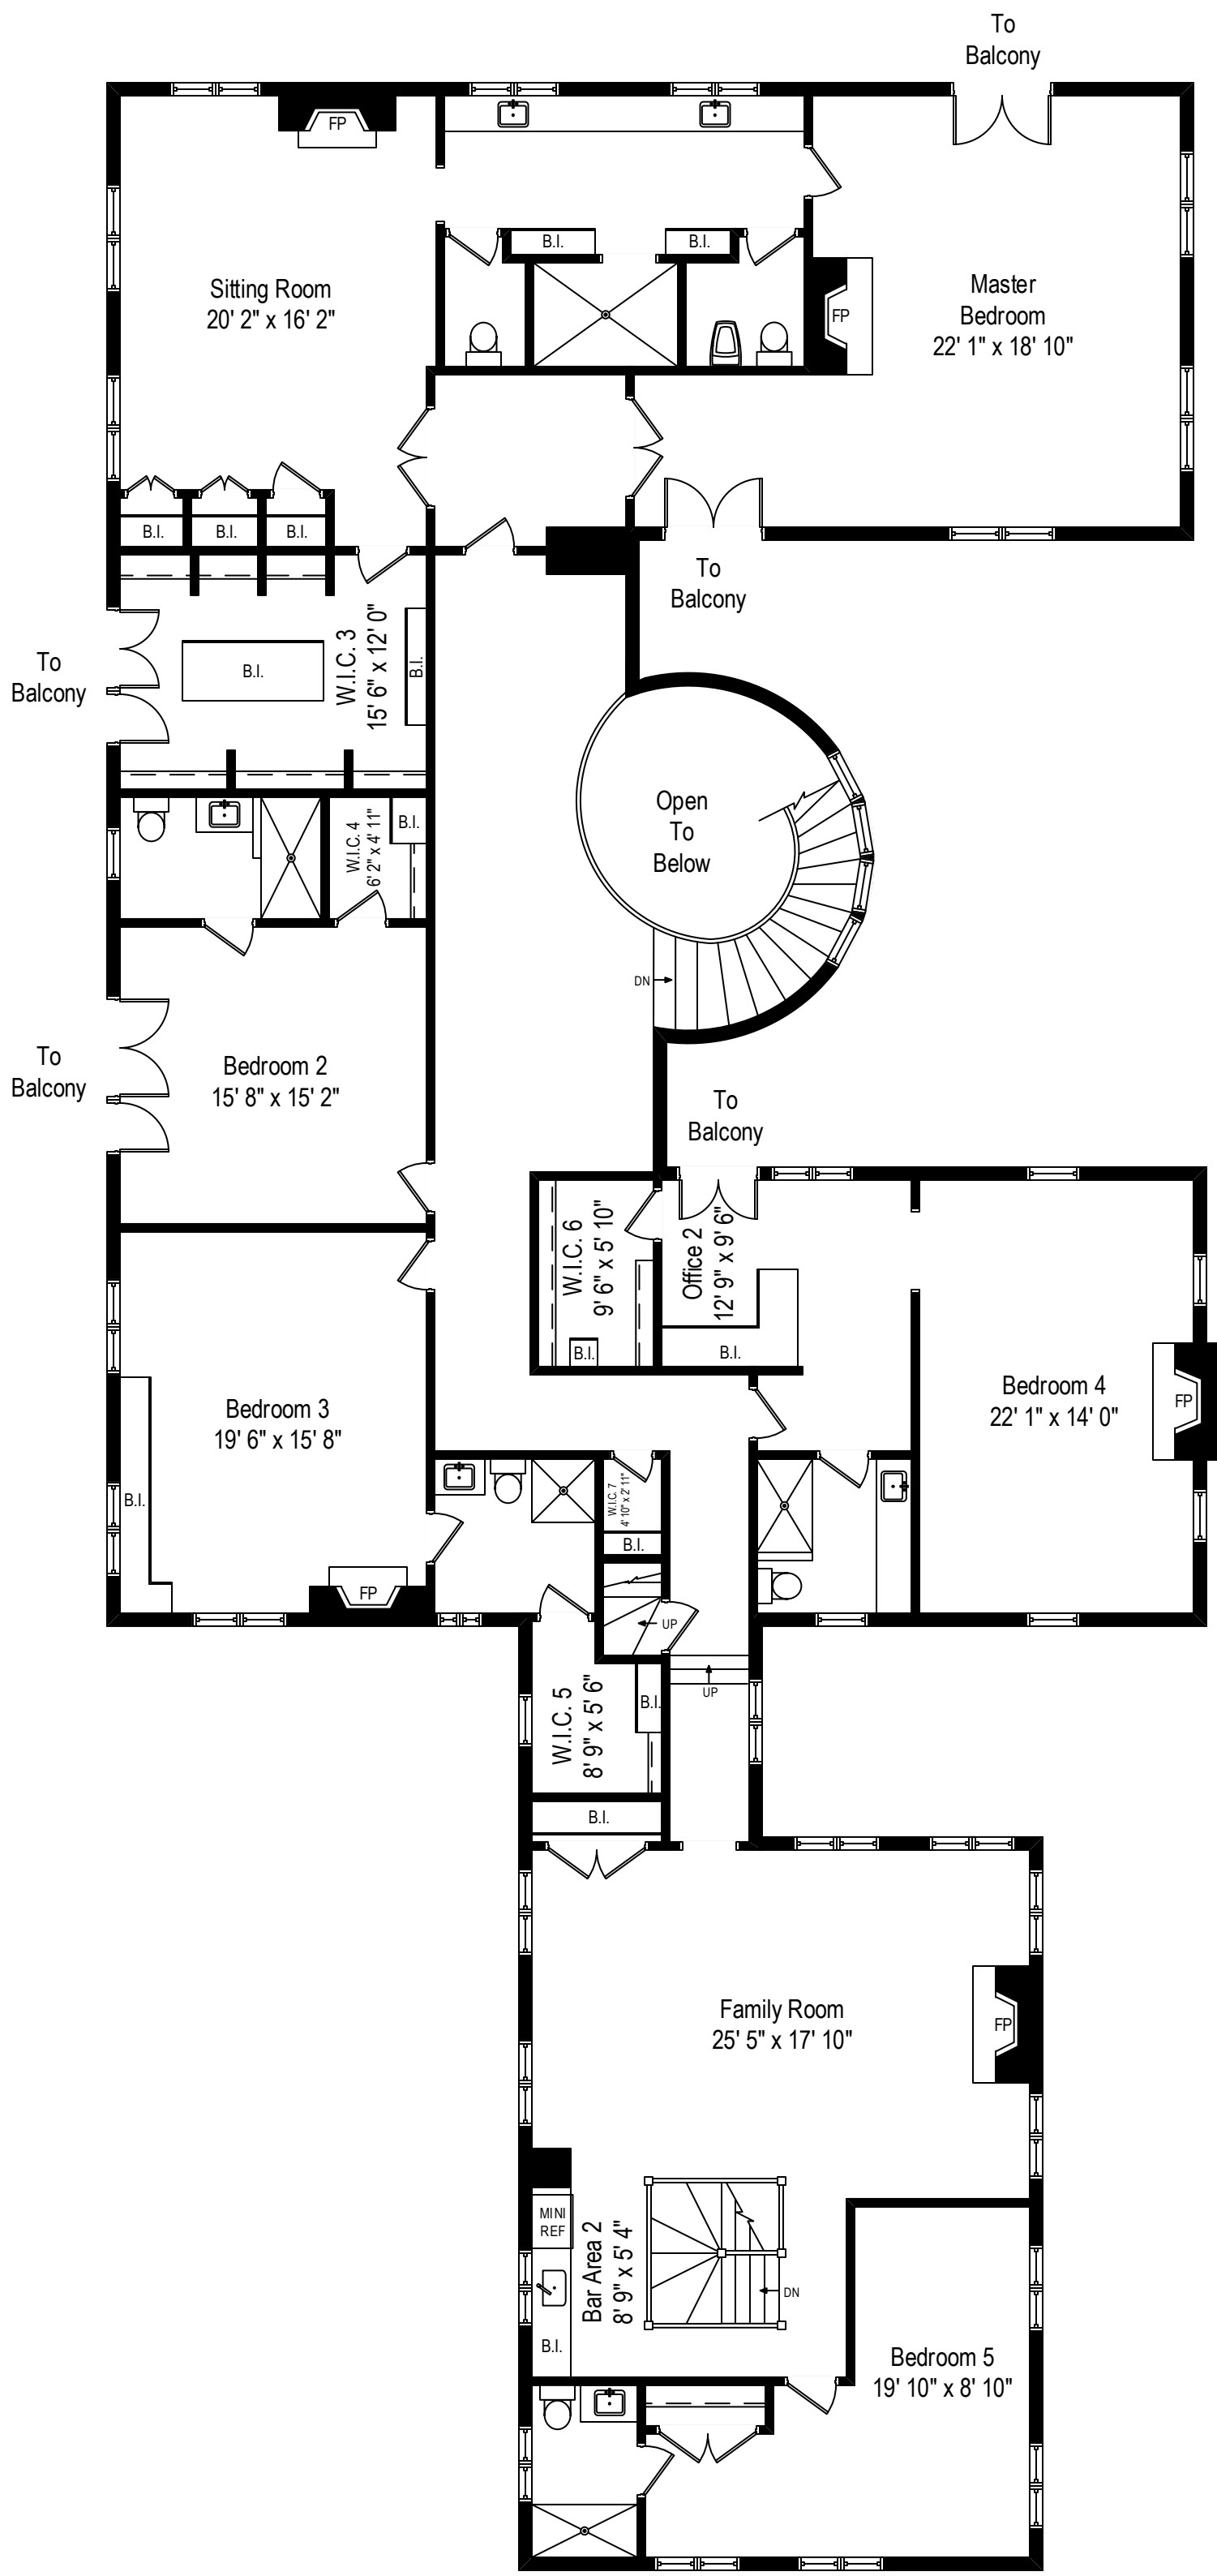

20 W. Westminster – Lake Forest, IL 60045

First Level

All dimensions are approximate. This plan is for marketing purposes only.

20 W. Westminster – Lake Forest, IL 60045

Second Level

20 W. Westminster – Lake Forest, IL 60045

Lower Level