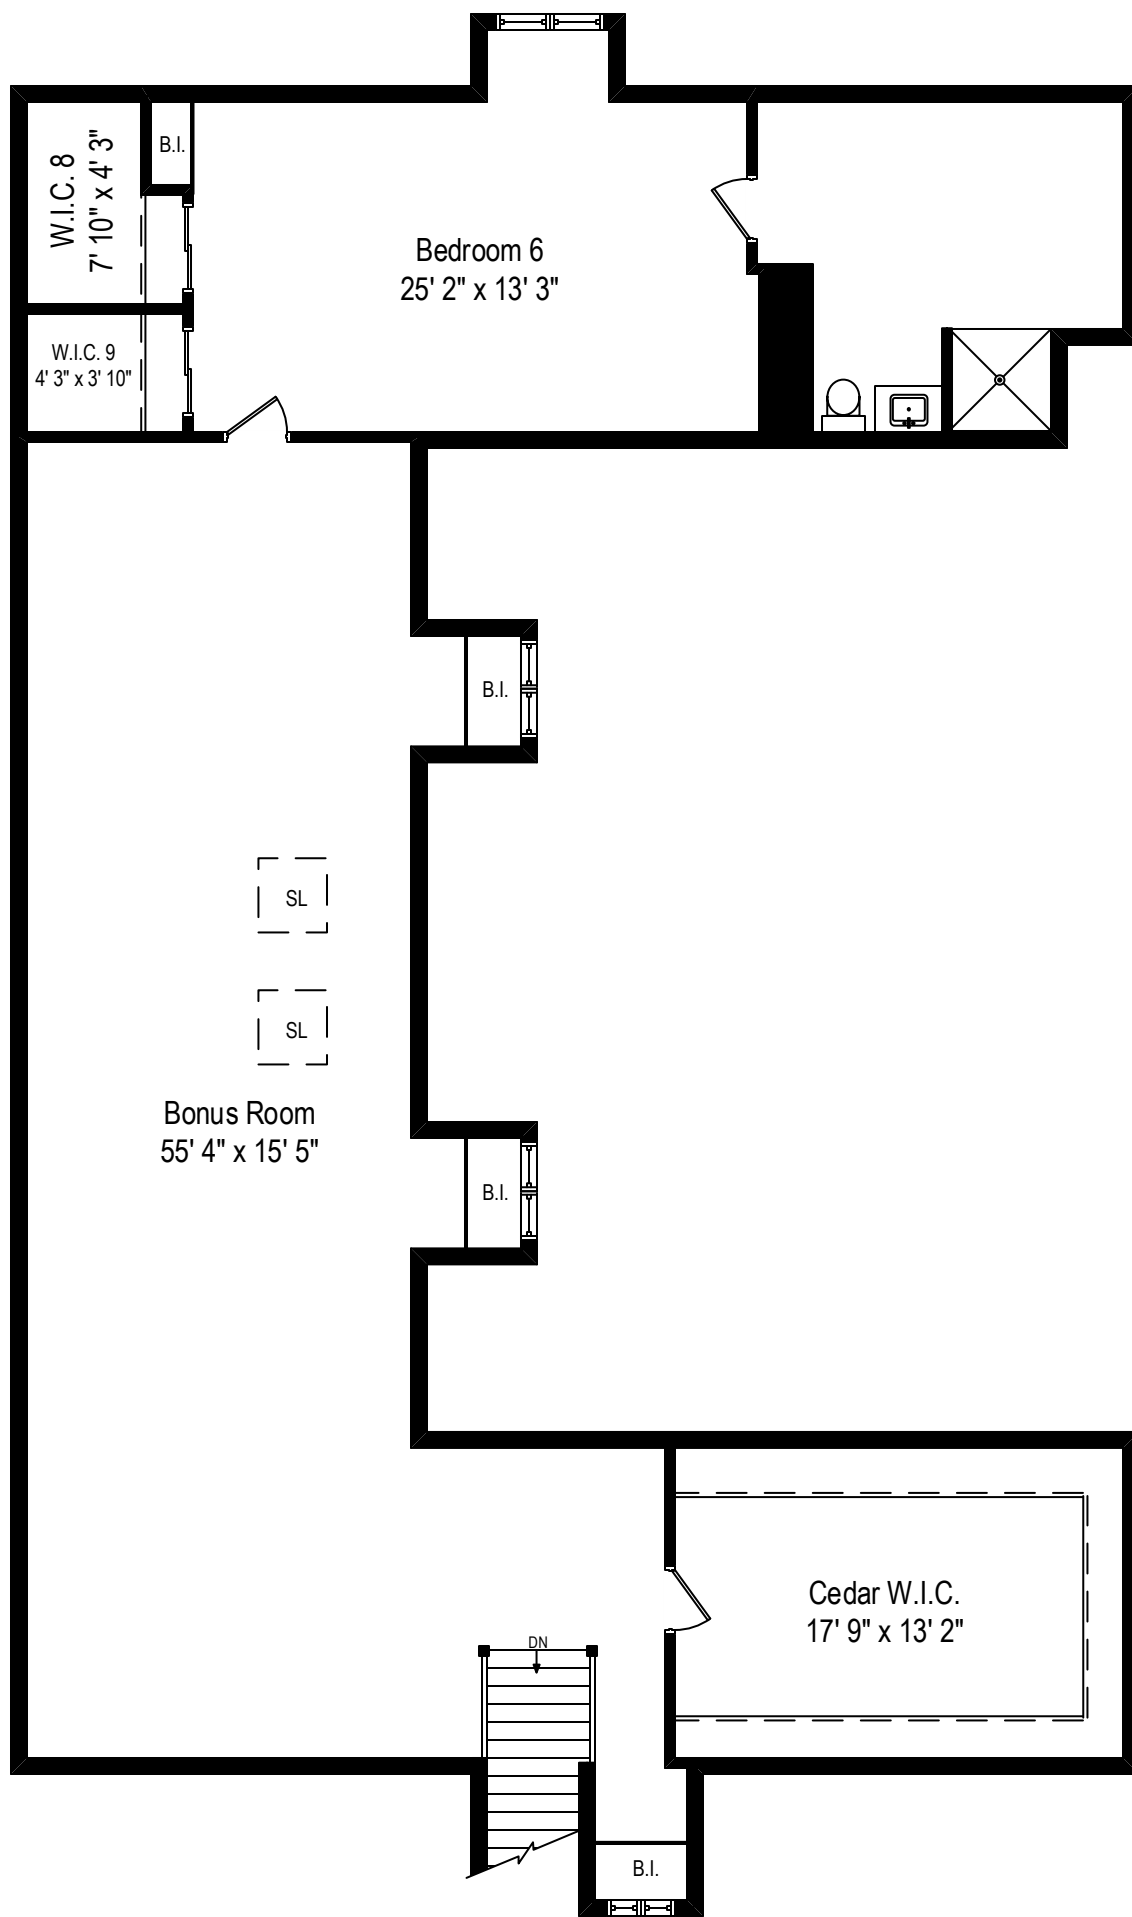

20 W. Westminster – Lake Forest, IL 60045

First Level

All dimensions are approximate. This plan is for marketing purposes only.

20 W. Westminster – Lake Forest, IL 60045

Second Level

20 W. Westminster – Lake Forest, IL 60045

Lower Level