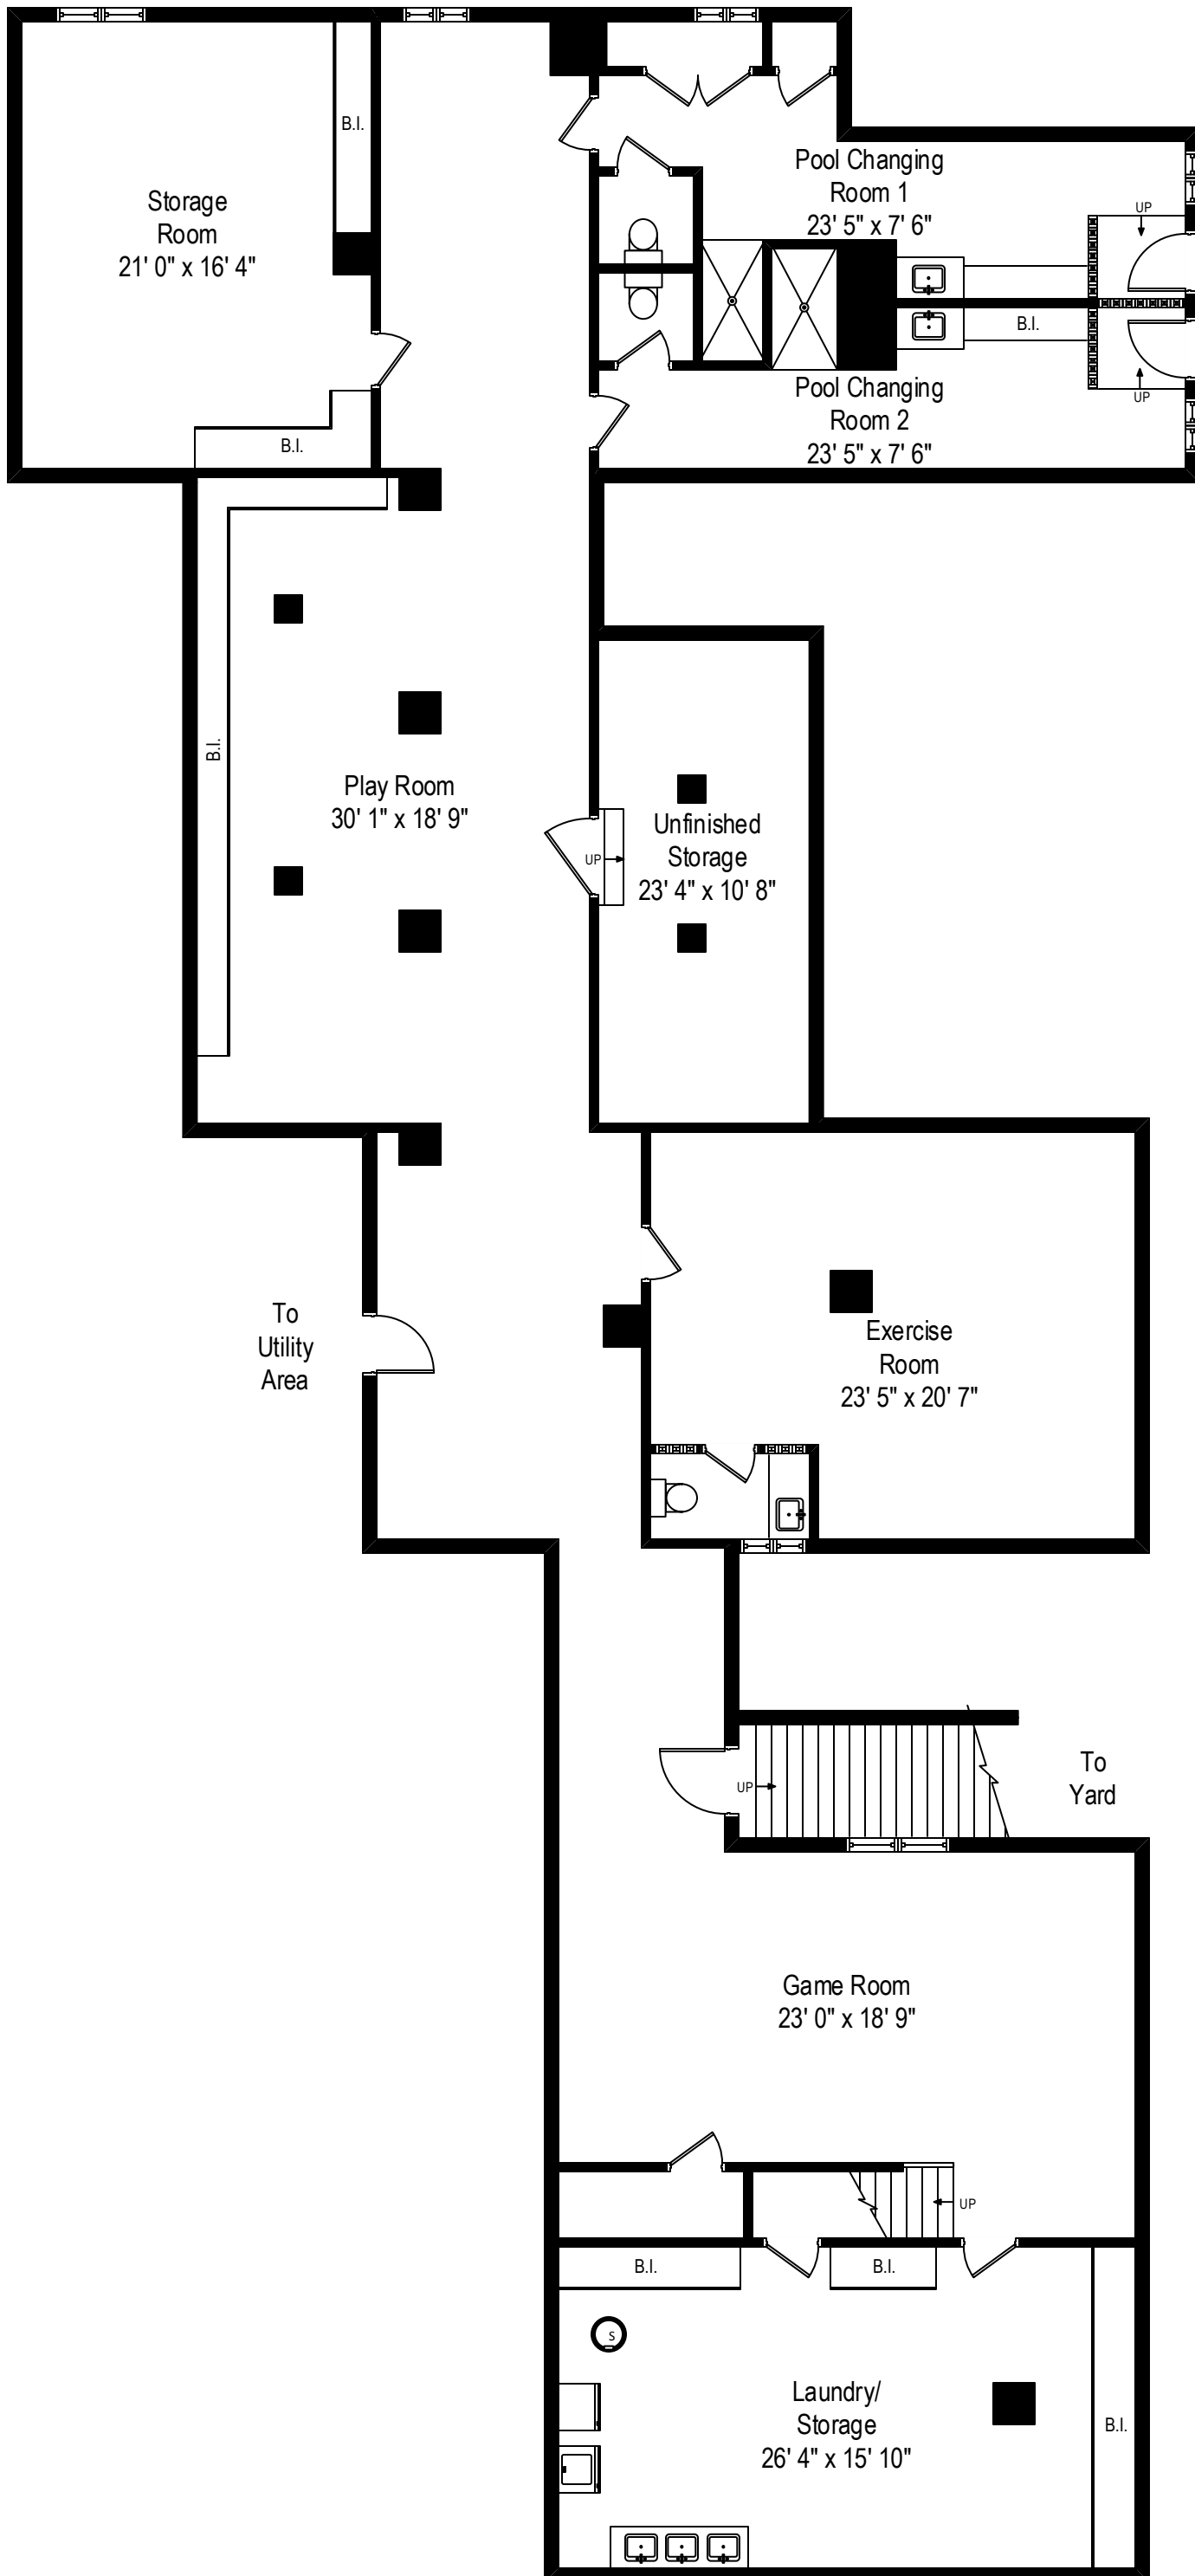

20 W. Westminster – Lake Forest, IL 60045

First Level

All dimensions are approximate. This plan is for marketing purposes only.

20 W. Westminster – Lake Forest, IL 60045

Second Level

20 W. Westminster – Lake Forest, IL 60045

Lower Level