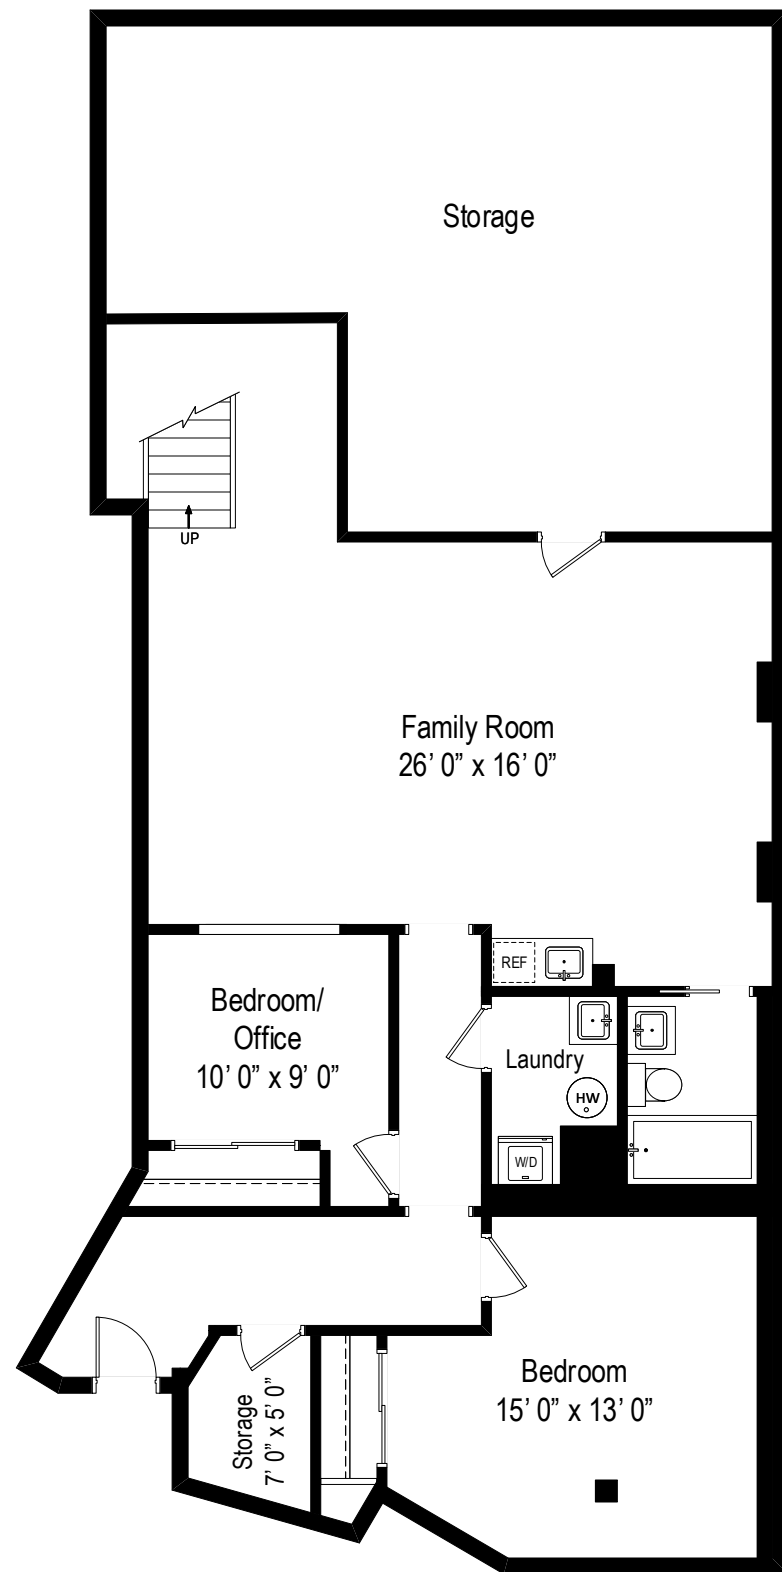

Main Level

Lower Level

1728 N. Damen Avenue - Unit 107 - Chicago, IL 60647

Existing Floor Plan

All dimensions are approximate. This plan is for marketing purposes only.

A

B

C