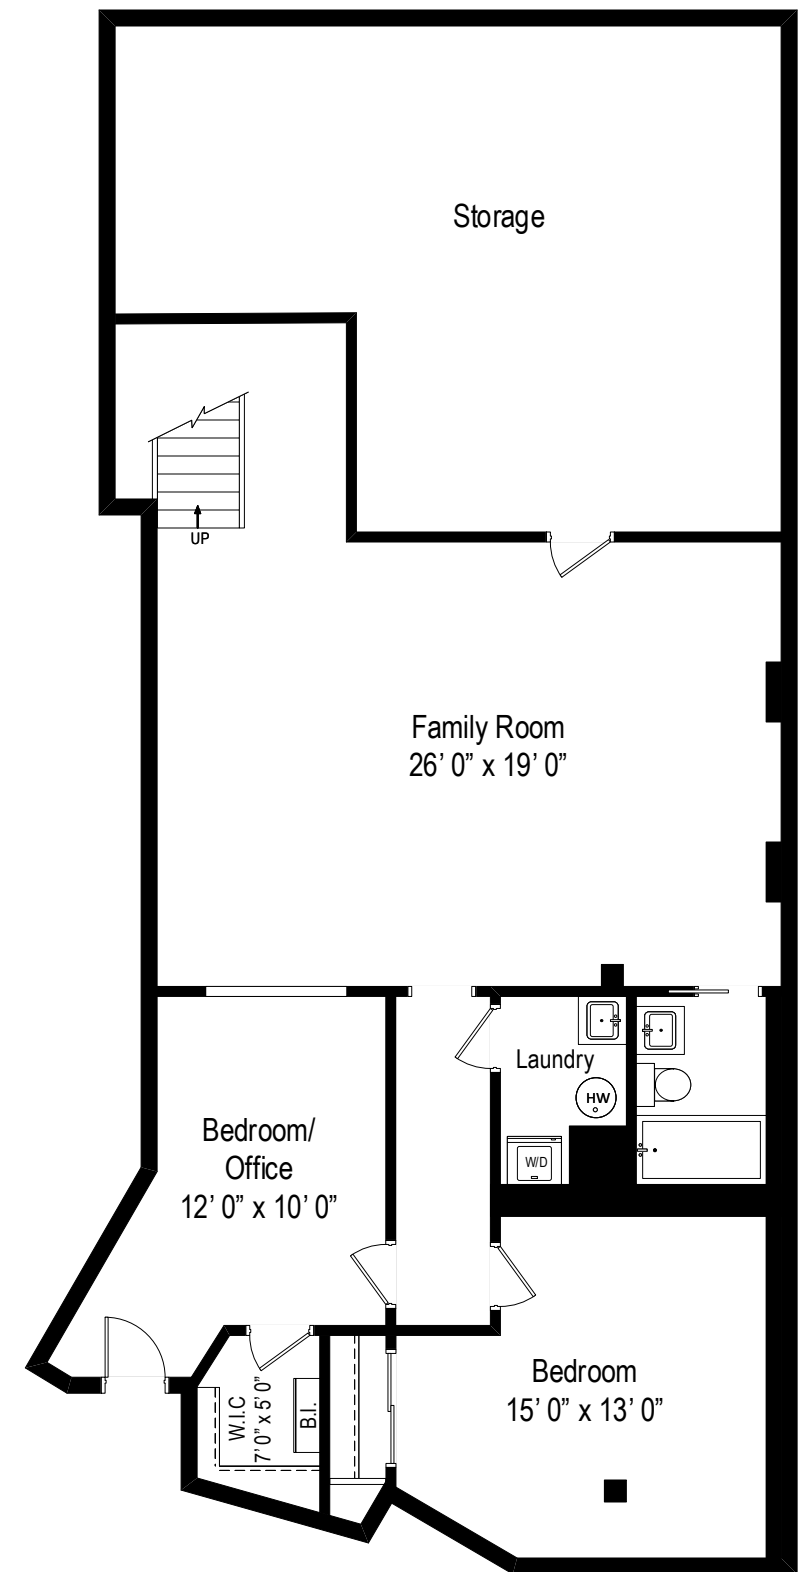

Main Level

Lower Level

1728 N. Damen Avenue - Unit 107 - Chicago, IL 60647

Existing Floor Plan

All dimensions are approximate. This plan is for marketing purposes only.

A

B

C