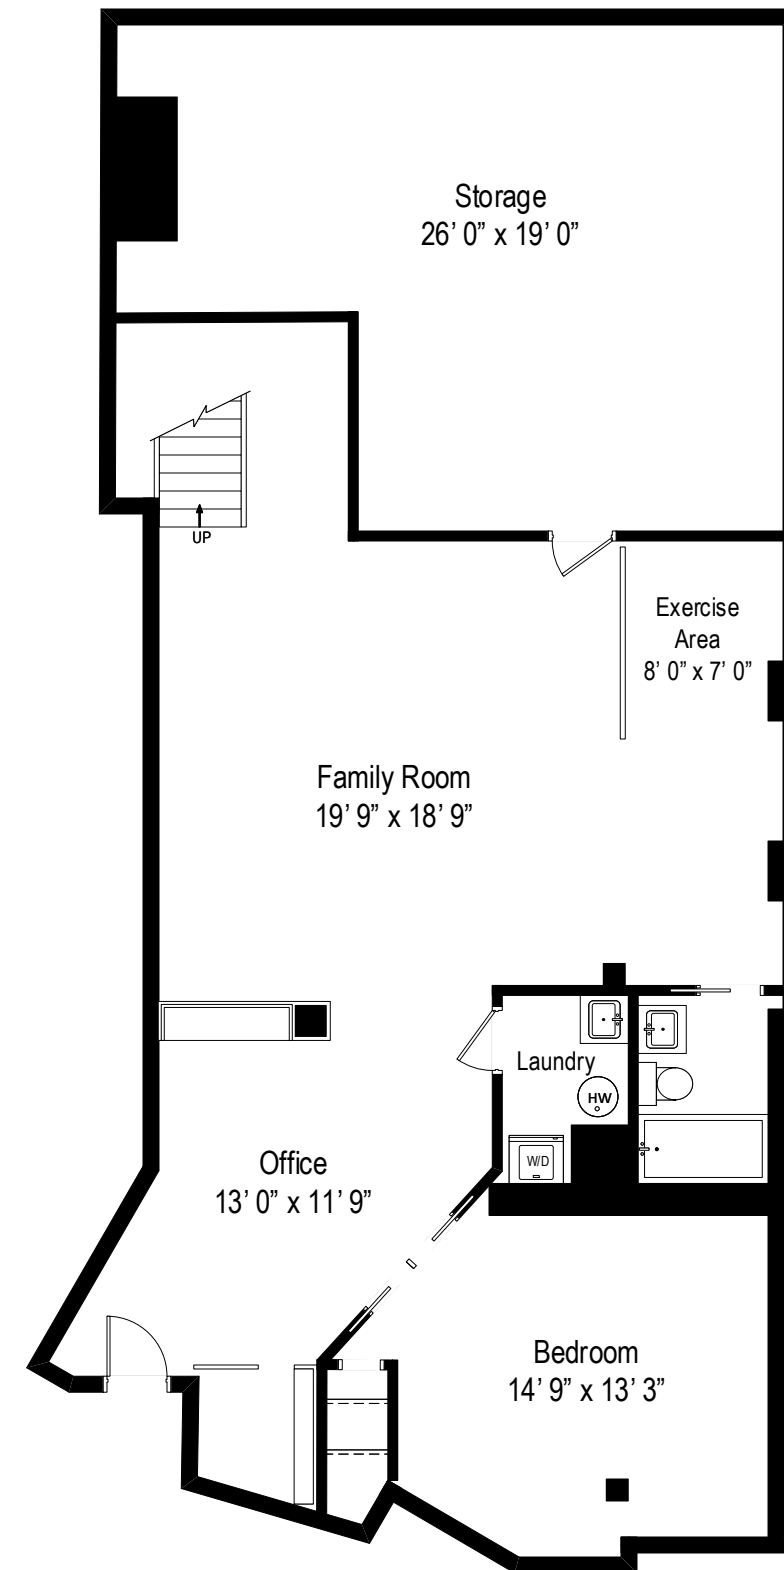

Main Level

Lower Level

1728 N. Damen Avenue - Unit 107 - Chicago, IL 60647

Existing Floor Plan

All dimensions are approximate. This plan is for marketing purposes only.

A

B

C