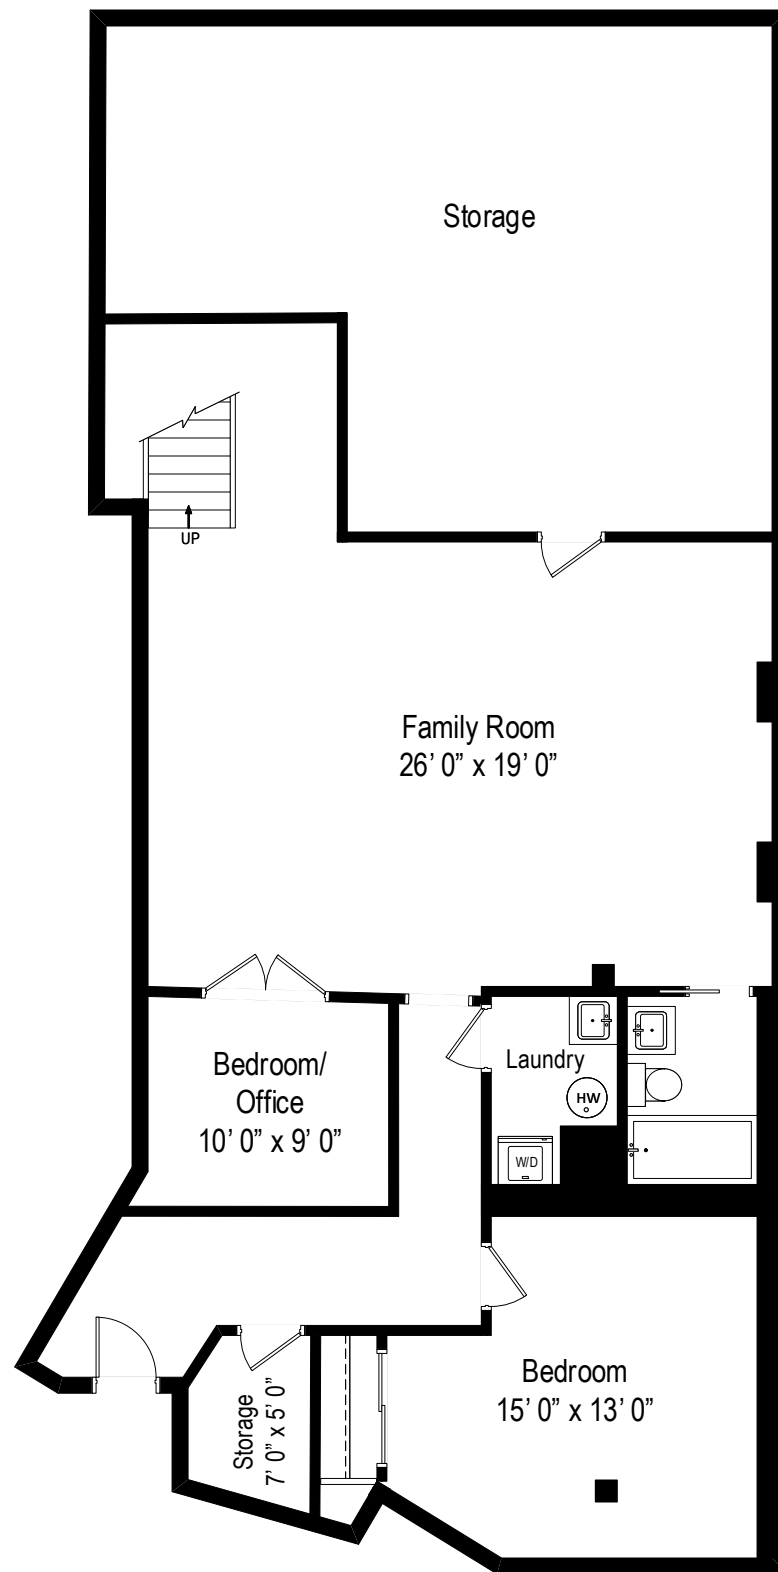

Main Level

Lower Level

1728 N. Damen Avenue - Unit 107 - Chicago, IL 60647

Existing Floor Plan

All dimensions are approximate. This plan is for marketing purposes only.

A

B

C