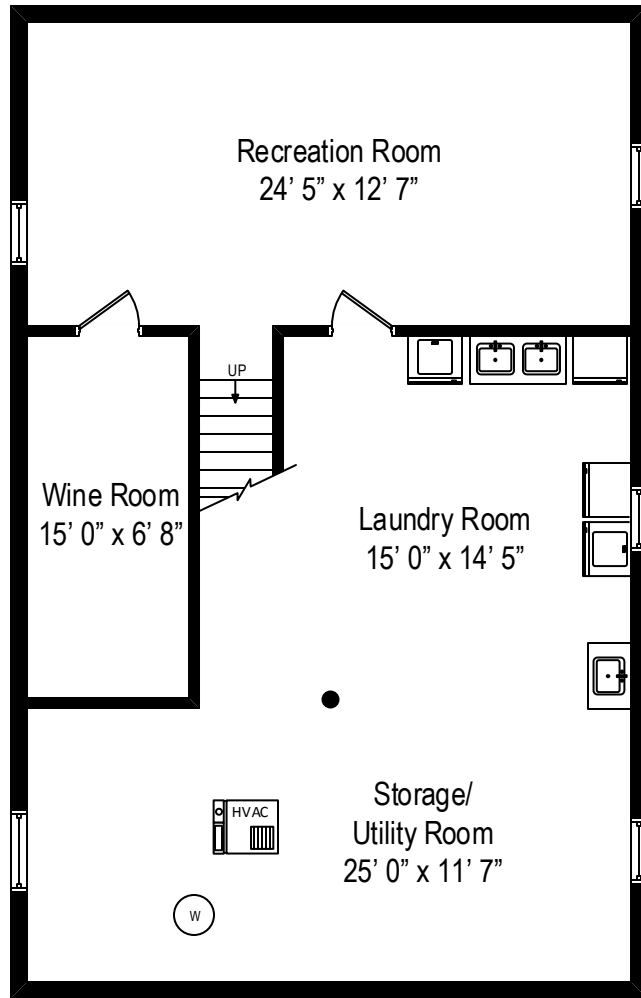

1300 Middlebury – Wilmette, IL 60091

First Level

1300 Middlebury – Wilmette, IL 60091

Second Level

All dimensions are approximate. This plan is for marketing purposes only.

1300 Middlebury – Wilmette, IL 60091

Second Level – Office

All dimensions are approximate. This plan is for marketing purposes only.

1300 Middlebury – Wilmette, IL 60091

Lower Level