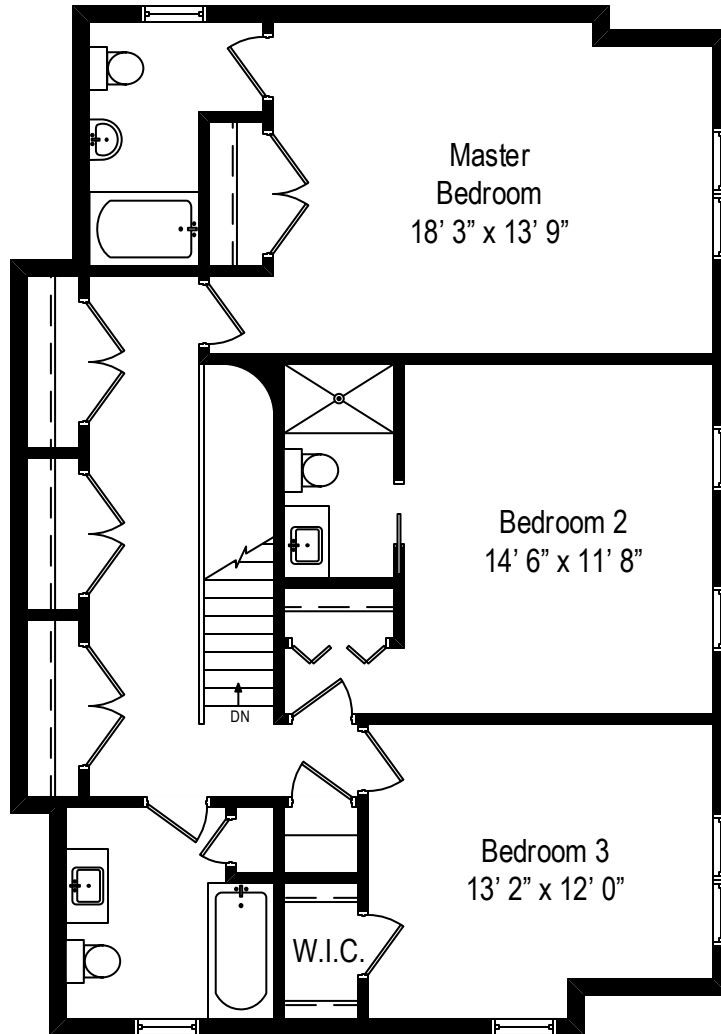

1300 Middlebury – Wilmette, IL 60091

First Level

1300 Middlebury – Wilmette, IL 60091

Second Level

All dimensions are approximate. This plan is for marketing purposes only.

1300 Middlebury – Wilmette, IL 60091

Second Level – Office

All dimensions are approximate. This plan is for marketing purposes only.

1300 Middlebury – Wilmette, IL 60091

Lower Level