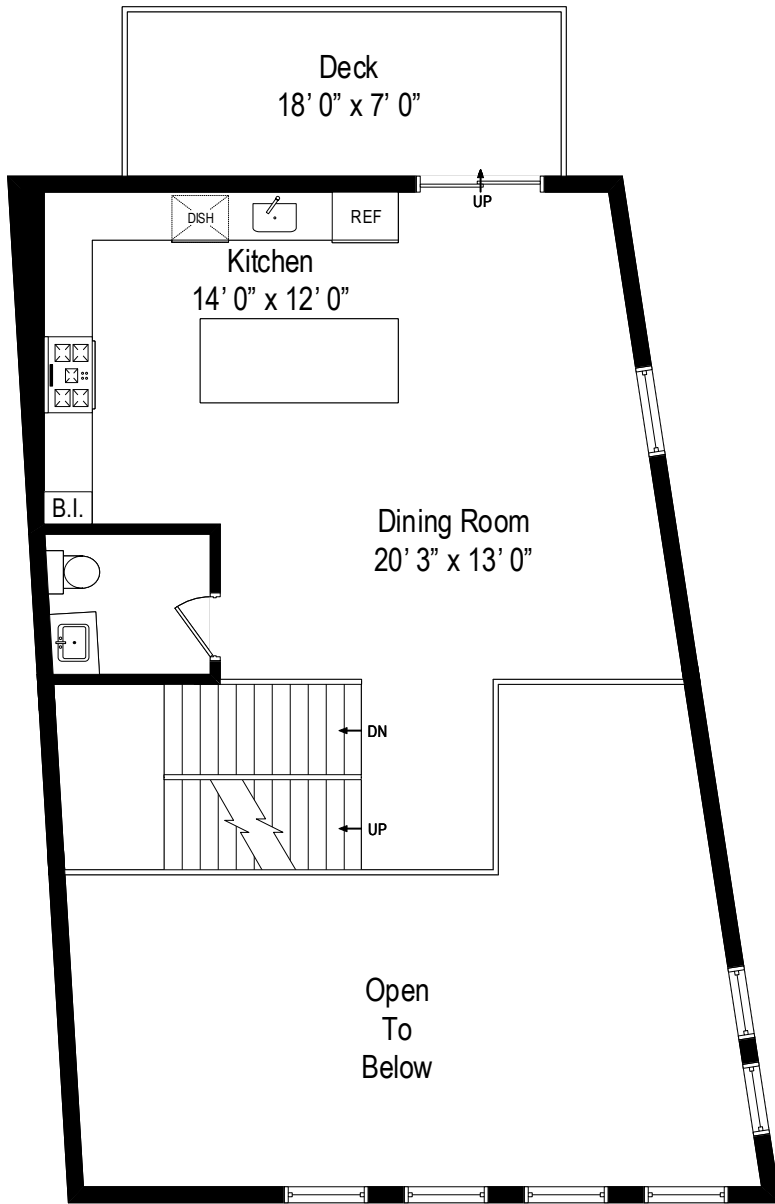

4223 South Vincennes – Chicago, IL 60653

First Level

All dimensions are approximate. This plan is for marketing purposes only.

4223 South Vincennes – Chicago, IL 60653

Second Level

All dimensions are approximate. This plan is for marketing purposes only.

4223 South Vincennes – Chicago, IL 60653

Third Level

All dimensions are approximate. This plan is for marketing purposes only.

4223 South Vincennes – Chicago, IL 60653

Lower Level

All dimensions are approximate. This plan is for marketing purposes only.