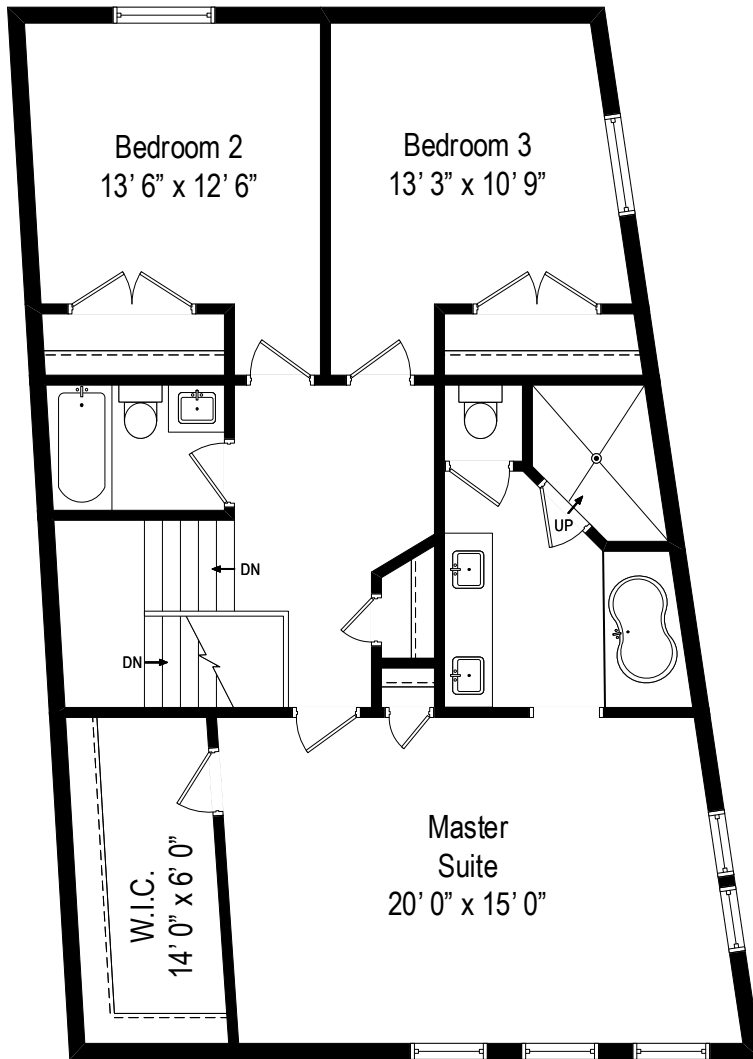

4223 South Vincennes – Chicago, IL 60653

First Level

All dimensions are approximate. This plan is for marketing purposes only.

4223 South Vincennes – Chicago, IL 60653

Second Level

All dimensions are approximate. This plan is for marketing purposes only.

4223 South Vincennes – Chicago, IL 60653

Third Level

All dimensions are approximate. This plan is for marketing purposes only.

4223 South Vincennes – Chicago, IL 60653

Lower Level

All dimensions are approximate. This plan is for marketing purposes only.