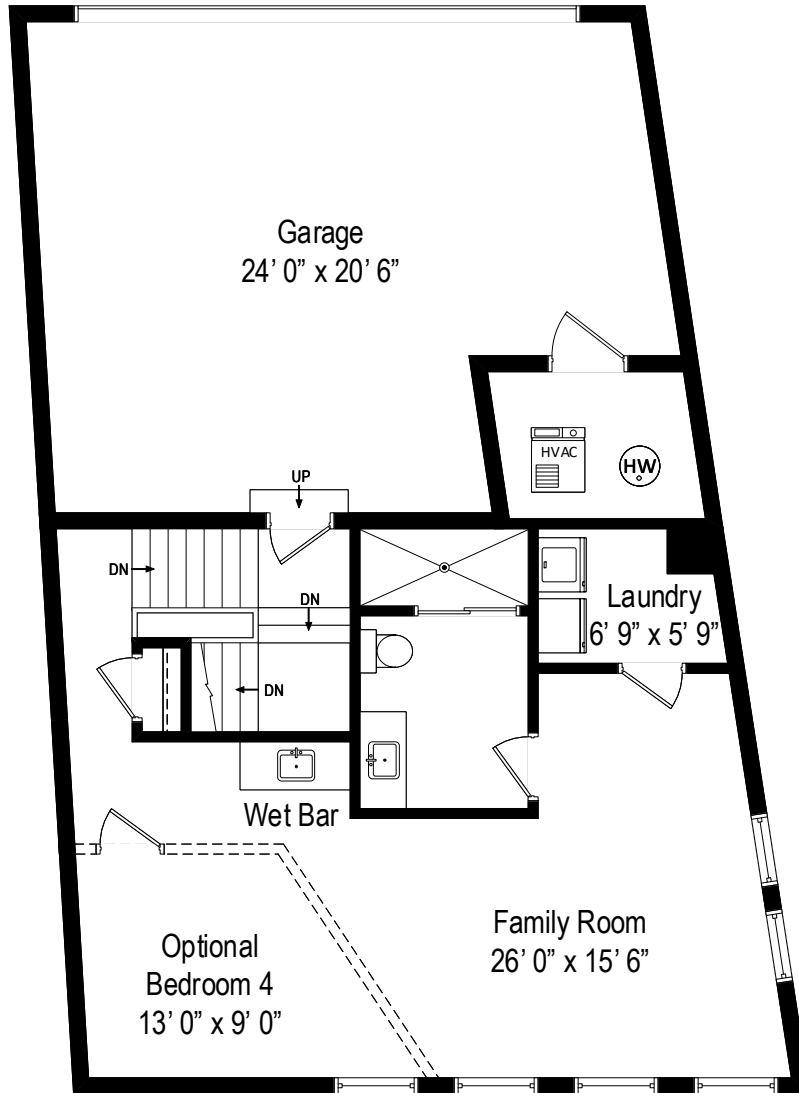

4223 South Vincennes – Chicago, IL 60653

First Level

All dimensions are approximate. This plan is for marketing purposes only.

4223 South Vincennes – Chicago, IL 60653

Second Level

All dimensions are approximate. This plan is for marketing purposes only.

4223 South Vincennes – Chicago, IL 60653

Third Level

All dimensions are approximate. This plan is for marketing purposes only.

4223 South Vincennes – Chicago, IL 60653

Lower Level

All dimensions are approximate. This plan is for marketing purposes only.