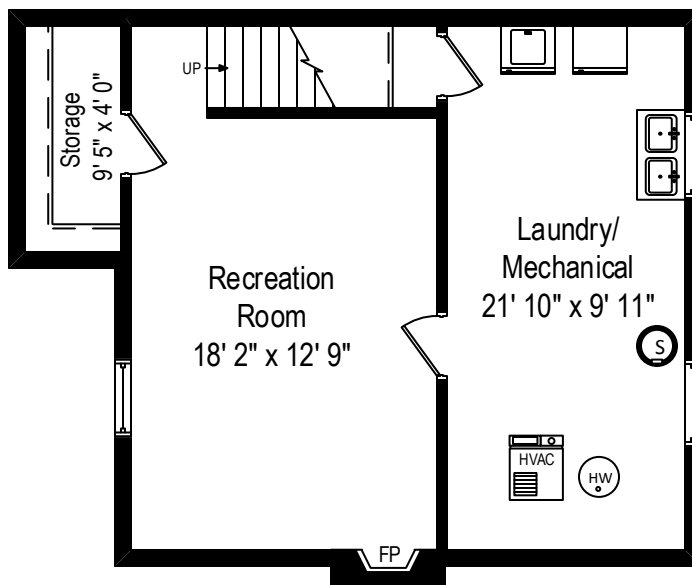

1302 Jackson River – Forest, IL 60305

First Level

1302 Jackson River – Forest, IL 60305

Second Level

1302 Jackson River – Forest, IL 60305

Lower Level