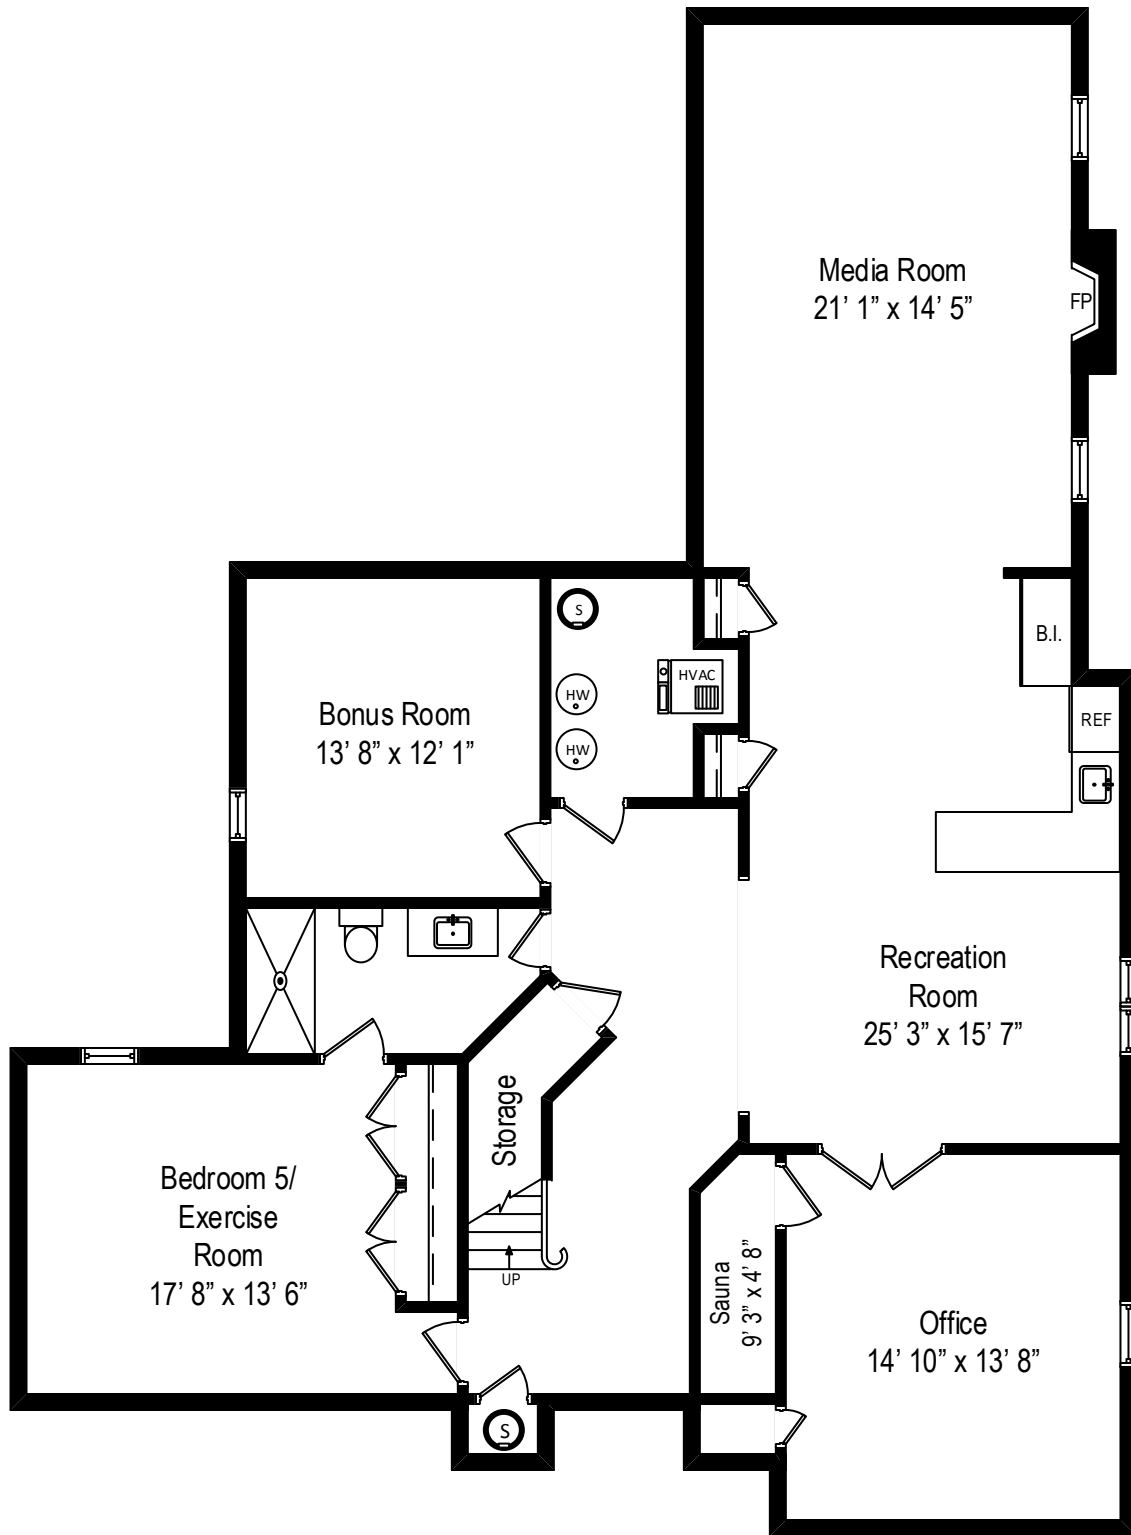

787 Greenwood Avenue – Glencoe, IL 60022

First Level

All dimensions are approximate. This plan is for marketing purposes only.

787 Greenwood Avenue – Glencoe, IL 60022

Second Level

All dimensions are approximate. This plan is for marketing purposes only.

787 Greenwood Avenue – Glencoe, IL 60022

Lower Level

All dimensions are approximate. This plan is for marketing purposes only.